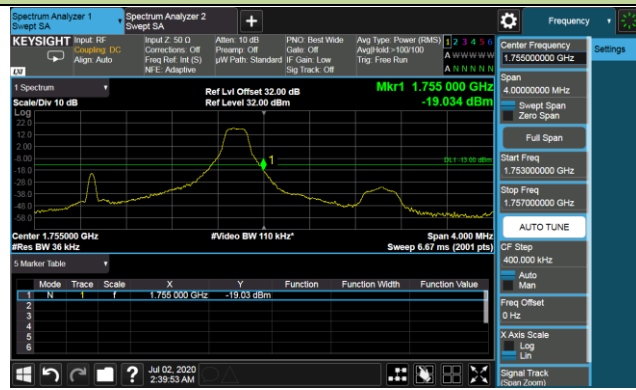

15MHz Channel Bandwidth - Full RB

Lower Band Edge

Lower Extended Band Edge

Upper Band Edge

Upper Extended Band Edge

20MHz Channel Bandwidth - Full RB

Lower Band Edge

Lower Extended Band Edge

Upper Band Edge

Upper Extended Band Edge

Product	LTE-A Cat 12 M.2 Module	Test Engineer	Candy Luo
Test Date	2020/07/01	Test Site	SR6
Test Band	Band 4	Test Result	Pass

1.4MHz Channel Bandwidth - 1RB

Upper Band Edge

Upper Extended Band Edge

3MHz Channel Bandwidth - 1RB

Upper Band Edge

Upper Extended Band Edge

5MHz Channel Bandwidth - 1RB

Upper Band Edge

Upper Extended Band Edge

10MHz Channel Bandwidth - 1RB