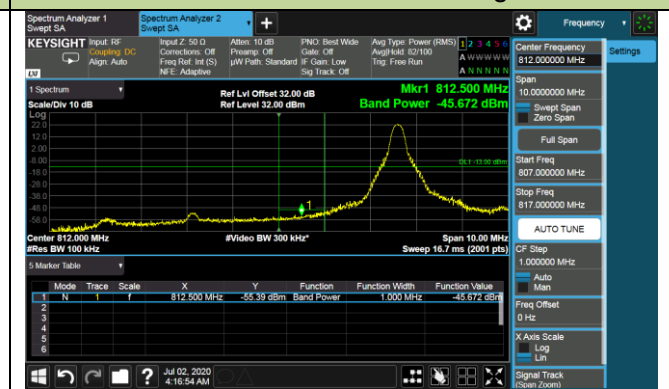

5MHz Channel Bandwidth - 1RB

Lower Band Edge

Lower Extended Band Edge

Upper Band Edge

Upper Extended Band Edge

10MHz Channel Bandwidth - 1RB

Lower Band Edge

Lower Extended Band Edge

15MHz Channel Bandwidth - 1RB