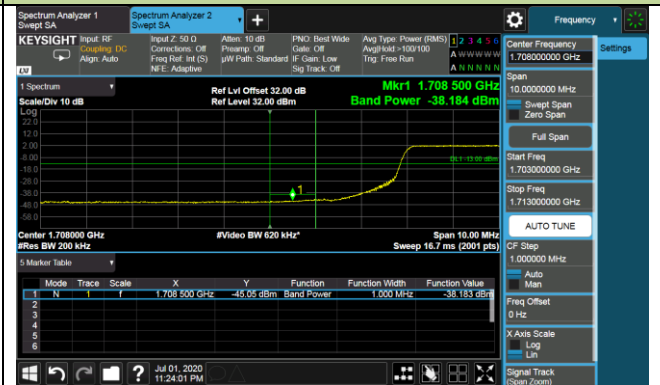

15MHz Channel Bandwidth - Full RB

Lower Band Edge

Lower Extended Band Edge

Upper Band Edge

Upper Extended Band Edge

20MHz Channel Bandwidth - Full RB

Lower Band Edge

Lower Extended Band Edge

Upper Band Edge

Upper Extended Band Edge

Product	LTE-A Cat 12 M.2 Module	Test Engineer	Candy Luo
Test Date	2020/07/01	Test Site	SR6
Test Band	Band 4	Test Result	Pass

1.4MHz Channel Bandwidth - 1RB

Upper Band Edge