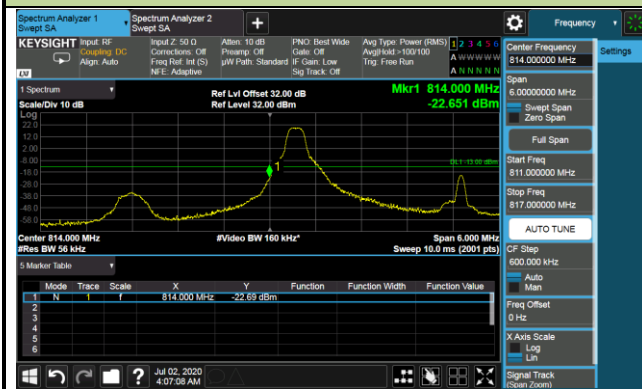

Upper Band Edge

Upper Extended Band Edge

Product	LTE-A Cat 12 M.2 Module	Test Engineer	Candy Luo
Test Date	2020/07/02	Test Site	SR6
Test Band	Band 5/26	Test Result	Pass

1.4MHz Channel Bandwidth - 1RB

Lower Band Edge

Lower Extended Band Edge

Upper Band Edge

Upper Extended Band Edge

3MHz Channel Bandwidth - 1RB

Lower Band Edge

Lower Extended Band Edge

Upper Band Edge

Upper Extended Band Edge

5MHz Channel Bandwidth - 1RB

Lower Band Edge

Lower Extended Band Edge

Upper Band Edge

Upper Extended Band Edge

10MHz Channel Bandwidth - 1RB

Lower Band Edge

Lower Extended Band Edge