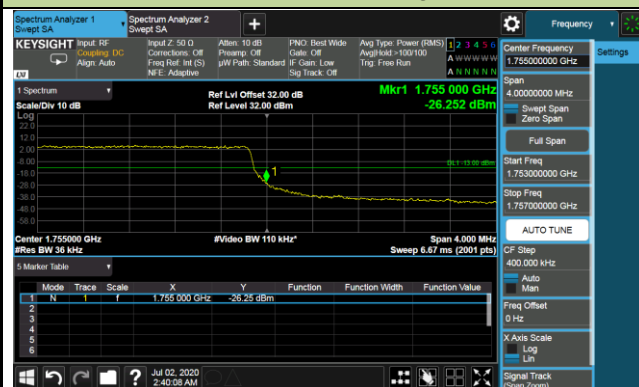

1.4MHz Channel Bandwidth - Full RB

Upper Band Edge

Upper Extended Band Edge

3MHz Channel Bandwidth - Full RB

Upper Band Edge

Upper Extended Band Edge

5MHz Channel Bandwidth - Full RB

Upper Band Edge

Upper Extended Band Edge

10MHz Channel Bandwidth - Full RB

Upper Band Edge

Upper Extended Band Edge

15MHz Channel Bandwidth - Full RB

Upper Band Edge

Upper Extended Band Edge

20MHz Channel Bandwidth - Full RB

Upper Band Edge

Upper Extended Band Edge

Product	LTE-A Cat 12 M.2 Module	Test Engineer	Candy Luo
Test Date	2020/07/02	Test Site	SR6
Test Band	Band 5/26	Test Result	Pass

1.4MHz Channel Bandwidth - 1RB

Lower Band Edge