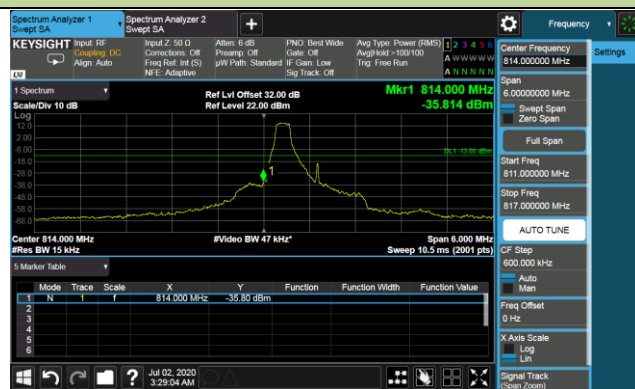

Upper Band Edge

Upper Extended Band Edge

Product	LTE-A Cat 12 M.2 Module	Test Engineer	Candy Luo
Test Date	2020/07/02	Test Site	SR6
Test Band	Band 5/26	Test Result	Pass

1.4MHz Channel Bandwidth - 1RB

Lower Band Edge

Lower Extended Band Edge

Upper Band Edge

Upper Extended Band Edge

3MHz Channel Bandwidth - 1RB

Lower Band Edge

Lower Extended Band Edge

Upper Band Edge

Upper Extended Band Edge