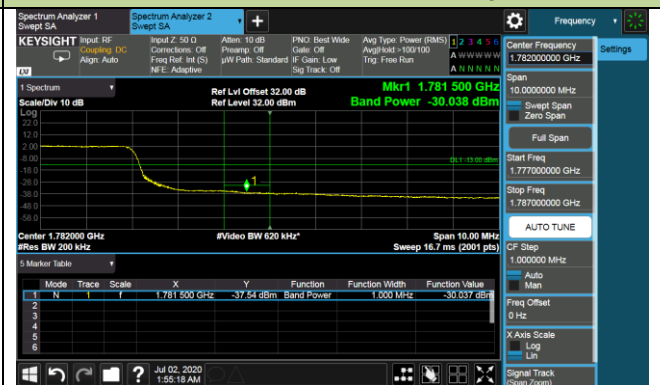

15MHz Channel Bandwidth - Full RB

Lower Band Edge

Lower Extended Band Edge

Upper Band Edge

Upper Extended Band Edge

20MHz Channel Bandwidth - Full RB

Lower Band Edge

Lower Extended Band Edge

Upper Band Edge

Upper Extended Band Edge

Product	LTE-A Cat 12 M.2 Module	Test Engineer	Candy Luo
Test Date	2020/07/01	Test Site	SR6
Test Band	Band 4	Test Result	Pass

1.4MHz Channel Bandwidth - 1RB

Upper Band Edge

Upper Extended Band Edge

3MHz Channel Bandwidth - 1RB

Upper Band Edge

Upper Extended Band Edge

5MHz Channel Bandwidth - 1RB

Upper Band Edge

Upper Extended Band Edge

10MHz Channel Bandwidth - 1RB