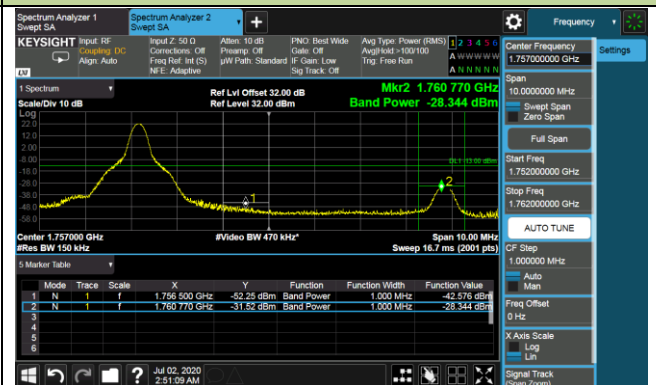

Upper Extended Band Edge

3MHz Channel Bandwidth - 1RB

Upper Band Edge

Upper Extended Band Edge

5MHz Channel Bandwidth - 1RB

Upper Band Edge

Upper Extended Band Edge

10MHz Channel Bandwidth - 1RB

Upper Band Edge

Upper Extended Band Edge

15MHz Channel Bandwidth - 1RB

Upper Band Edge

Upper Extended Band Edge

20MHz Channel Bandwidth - 1RB

Upper Band Edge

Upper Extended Band Edge

1.4MHz Channel Bandwidth - Full RB

Upper Band Edge

Upper Extended Band Edge

3MHz Channel Bandwidth - Full RB

Upper Band Edge

Upper Extended Band Edge

5MHz Channel Bandwidth - Full RB

Upper Band Edge