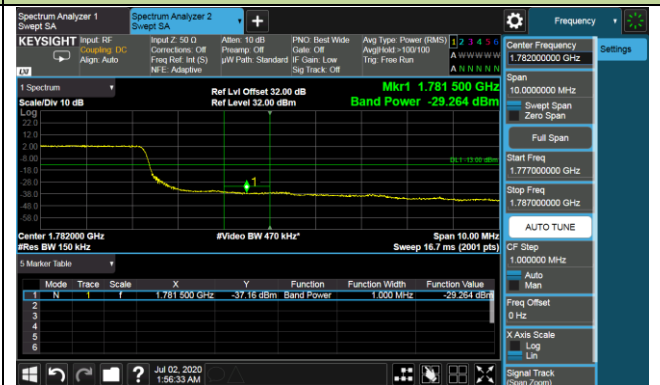

15MHz Channel Bandwidth - Full RB

Lower Band Edge

Lower Extended Band Edge

Upper Band Edge

Upper Extended Band Edge

20MHz Channel Bandwidth - Full RB

Lower Band Edge

Lower Extended Band Edge

Upper Band Edge

Upper Extended Band Edge

Product	LTE-A Cat 12 M.2 Module	Test Engineer	Candy Luo
Test Date	2020/07/01	Test Site	SR6
Test Band	Band 4	Test Result	Pass

1.4MHz Channel Bandwidth - 1RB

Upper Band Edge