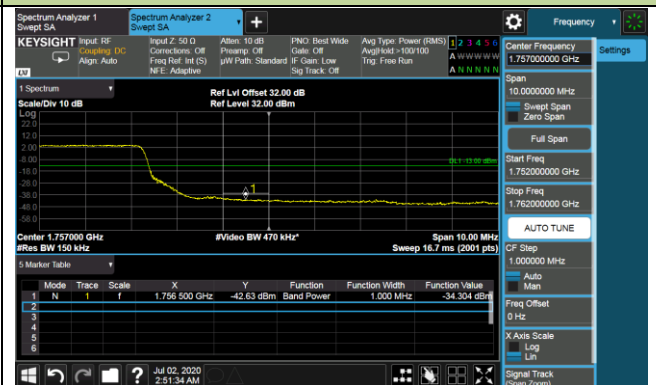

Upper Extended Band Edge

10MHz Channel Bandwidth - Full RB

Upper Band Edge

Upper Extended Band Edge

15MHz Channel Bandwidth - Full RB

Upper Band Edge

Upper Extended Band Edge

20MHz Channel Bandwidth - Full RB

Upper Band Edge

Upper Extended Band Edge

Product	LTE-A Cat 12 M.2 Module	Test Engineer	Candy Luo
Test Date	2020/07/02	Test Site	SR6
Test Band	Band 5/26	Test Result	Pass

1.4MHz Channel Bandwidth - 1RB

Lower Band Edge