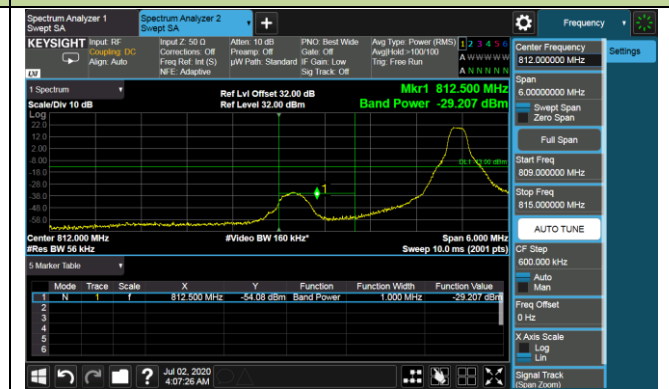

Upper Band Edge

Upper Extended Band Edge

Product	LTE-A Cat 12 M.2 Module	Test Engineer	Candy Luo
Test Date	2020/07/02	Test Site	SR6
Test Band	Band 5/26	Test Result	Pass

1.4MHz Channel Bandwidth - 1RB

Lower Band Edge

Lower Extended Band Edge

Upper Band Edge

Upper Extended Band Edge

3MHz Channel Bandwidth - 1RB

Lower Band Edge

Lower Extended Band Edge

Upper Band Edge

Upper Extended Band Edge

5MHz Channel Bandwidth - 1RB

Lower Band Edge

Lower Extended Band Edge

Upper Band Edge

Upper Extended Band Edge

10MHz Channel Bandwidth - 1RB

Lower Band Edge

Lower Extended Band Edge