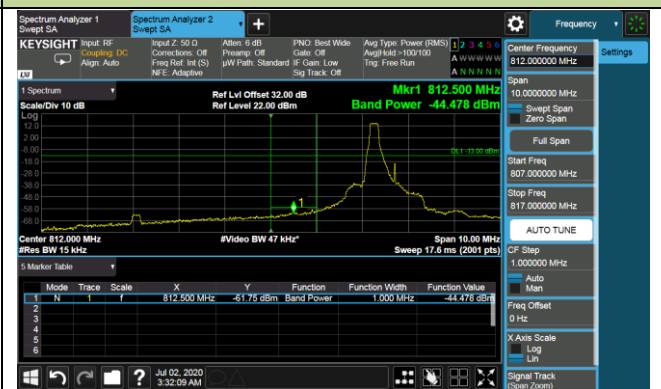

Upper Extended Band Edge

10MHz Channel Bandwidth - Full RB

Upper Band Edge

Upper Extended Band Edge

15MHz Channel Bandwidth - Full RB

Upper Band Edge

Upper Extended Band Edge

20MHz Channel Bandwidth - Full RB

Upper Band Edge

Upper Extended Band Edge

Product	LTE-A Cat 12 M.2 Module	Test Engineer	Candy Luo
Test Date	2020/07/02	Test Site	SR6
Test Band	Band 5/26	Test Result	Pass

1.4MHz Channel Bandwidth - 1RB

Lower Band Edge

Lower Extended Band Edge

Upper Band Edge

Upper Extended Band Edge

3MHz Channel Bandwidth - 1RB

Lower Band Edge

Lower Extended Band Edge

Upper Band Edge

Upper Extended Band Edge