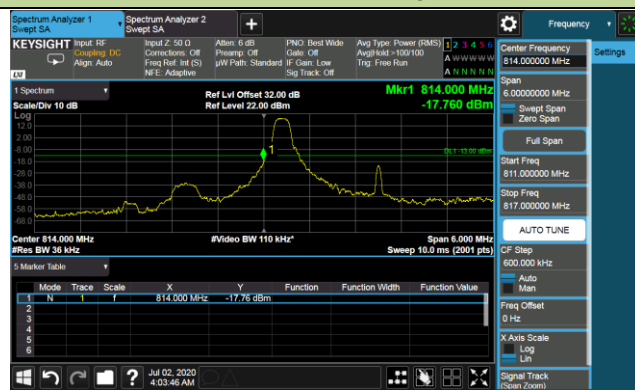

Upper Band Edge

Upper Extended Band Edge

Product	LTE-A Cat 12 M.2 Module	Test Engineer	Candy Luo
Test Date	2020/07/02	Test Site	SR6
Test Band	Band 5/26	Test Result	Pass

1.4MHz Channel Bandwidth - 1RB

Lower Band Edge

Lower Extended Band Edge

Upper Band Edge

Upper Extended Band Edge

3MHz Channel Bandwidth - 1RB

Lower Band Edge

Lower Extended Band Edge

Upper Band Edge

Upper Extended Band Edge

5MHz Channel Bandwidth - 1RB

Lower Band Edge

Lower Extended Band Edge

Upper Band Edge

Upper Extended Band Edge

10MHz Channel Bandwidth - 1RB

Lower Band Edge

Lower Extended Band Edge