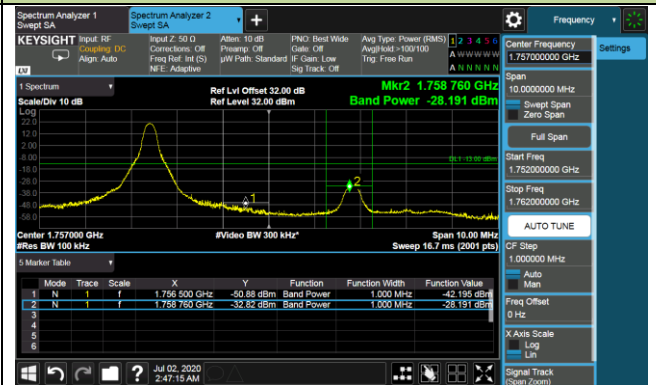

Upper Band Edge

Upper Extended Band Edge

Product	LTE-A Cat 12 M.2 Module	Test Engineer	Candy Luo
Test Date	2020/07/01	Test Site	SR6
Test Band	Band 4	Test Result	Pass

1.4MHz Channel Bandwidth - 1RB

Upper Band Edge

Upper Extended Band Edge

3MHz Channel Bandwidth - 1RB

Upper Band Edge

Upper Extended Band Edge

5MHz Channel Bandwidth - 1RB

Upper Band Edge

Upper Extended Band Edge

10MHz Channel Bandwidth - 1RB

Upper Band Edge

Upper Extended Band Edge

15MHz Channel Bandwidth - 1RB

Upper Band Edge

Upper Extended Band Edge

20MHz Channel Bandwidth - 1RB

Upper Band Edge

Upper Extended Band Edge