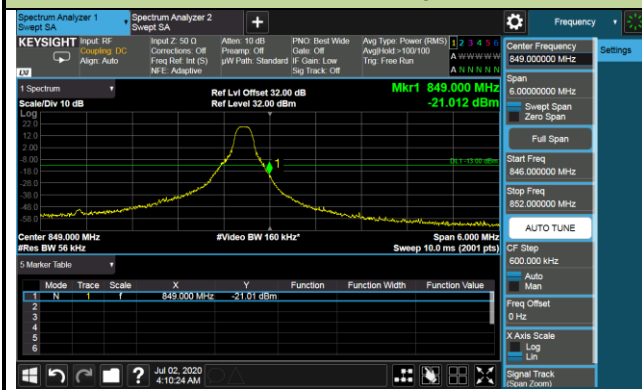

5MHz Channel Bandwidth - 1RB

Lower Band Edge

Lower Extended Band Edge

Upper Band Edge

Upper Extended Band Edge

10MHz Channel Bandwidth - 1RB

Lower Band Edge

Lower Extended Band Edge