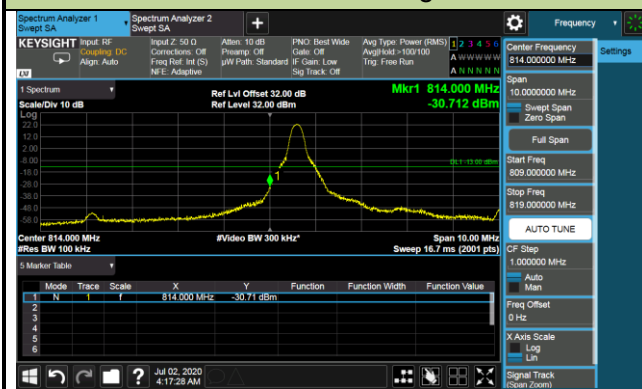

5MHz Channel Bandwidth - 1RB

Lower Band Edge

Lower Extended Band Edge

Upper Band Edge

Upper Extended Band Edge

10MHz Channel Bandwidth - 1RB

Lower Band Edge

Lower Extended Band Edge