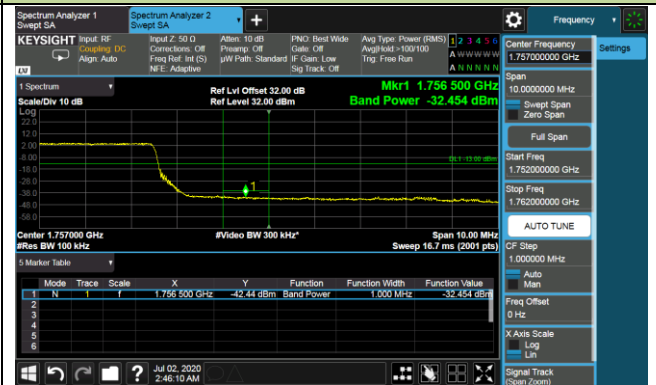

Upper Extended Band Edge

10MHz Channel Bandwidth - Full RB

Upper Band Edge

Upper Extended Band Edge

15MHz Channel Bandwidth - Full RB

Upper Band Edge

Upper Extended Band Edge

20MHz Channel Bandwidth - Full RB

Upper Band Edge

Upper Extended Band Edge

Product	LTE-A Cat 12 M.2 Module	Test Engineer	Candy Luo
Test Date	2020/07/02	Test Site	SR6
Test Band	Band 5/26	Test Result	Pass

1.4MHz Channel Bandwidth - 1RB

Lower Band Edge