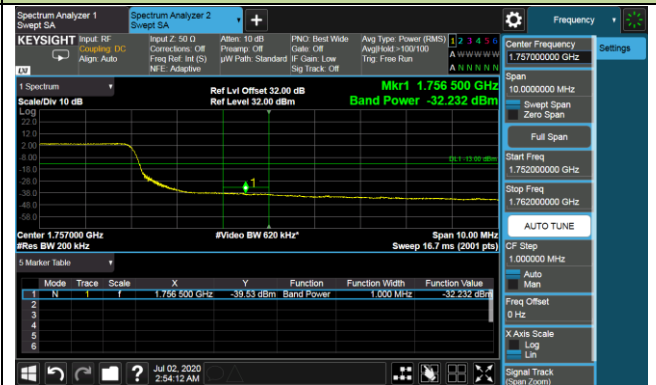

Upper Extended Band Edge

10MHz Channel Bandwidth - Full RB

Upper Band Edge

Upper Extended Band Edge

15MHz Channel Bandwidth - Full RB

Upper Band Edge

Upper Extended Band Edge

20MHz Channel Bandwidth - Full RB

Upper Band Edge

Upper Extended Band Edge

Product	LTE-A Cat 12 M.2 Module	Test Engineer	Candy Luo
Test Date	2020/07/02	Test Site	SR6
Test Band	Band 5/26	Test Result	Pass

1.4MHz Channel Bandwidth - 1RB

Lower Band Edge