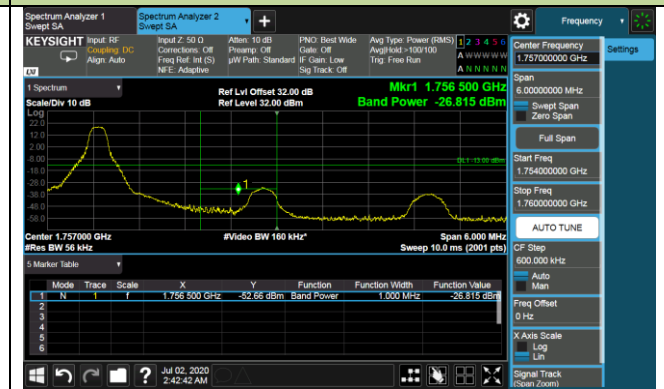

Upper Band Edge

Upper Extended Band Edge

Product	LTE-A Cat 12 M.2 Module	Test Engineer	Candy Luo
Test Date	2020/07/01	Test Site	SR6
Test Band	Band 4	Test Result	Pass

1.4MHz Channel Bandwidth - 1RB

Upper Band Edge

Upper Extended Band Edge

3MHz Channel Bandwidth - 1RB

Upper Band Edge

Upper Extended Band Edge

5MHz Channel Bandwidth - 1RB

Upper Band Edge

Upper Extended Band Edge

10MHz Channel Bandwidth - 1RB

Upper Band Edge

Upper Extended Band Edge

15MHz Channel Bandwidth - 1RB

Upper Band Edge

Upper Extended Band Edge

20MHz Channel Bandwidth - 1RB

Upper Band Edge

Upper Extended Band Edge