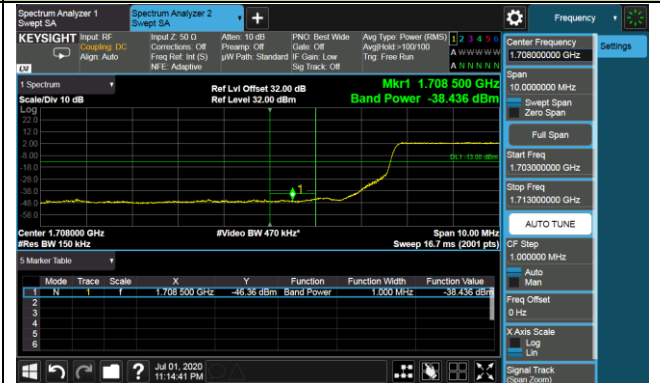

15MHz Channel Bandwidth - Full RB

Lower Band Edge

Lower Extended Band Edge

Upper Band Edge

Upper Extended Band Edge

20MHz Channel Bandwidth - Full RB

Lower Band Edge

Lower Extended Band Edge

Upper Band Edge

Upper Extended Band Edge

Product	LTE-A Cat 12 M.2 Module	Test Engineer	Candy Luo
Test Date	2020/07/01	Test Site	SR6
Test Band	Band 4	Test Result	Pass

1.4MHz Channel Bandwidth - 1RB

Upper Band Edge

Upper Extended Band Edge

3MHz Channel Bandwidth - 1RB

Upper Band Edge

Upper Extended Band Edge

5MHz Channel Bandwidth - 1RB

Upper Band Edge

Upper Extended Band Edge

10MHz Channel Bandwidth - 1RB