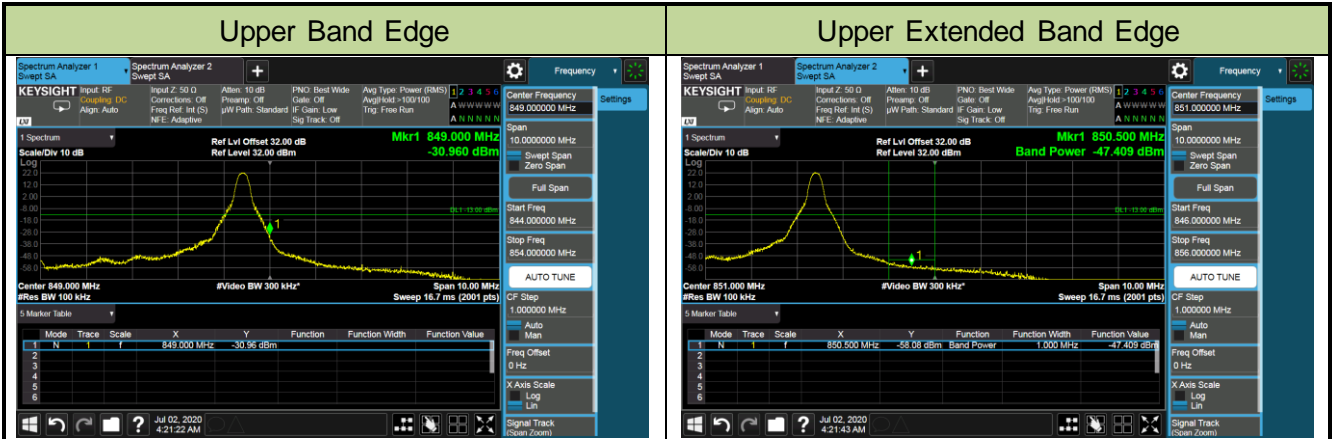

Upper Band Edge

Upper Extended Band Edge

Product	LTE-A Cat 12 M.2 Module	Test Engineer	Candy Luo
Test Date	2020/07/02	Test Site	SR6
Test Band	Band 5/26	Test Result	Pass

1.4MHz Channel Bandwidth - 1RB

Lower Band Edge

Lower Extended Band Edge

Upper Band Edge

Upper Extended Band Edge

3MHz Channel Bandwidth - 1RB

Lower Band Edge

Lower Extended Band Edge

Upper Band Edge

Upper Extended Band Edge

5MHz Channel Bandwidth - 1RB

Lower Band Edge

Lower Extended Band Edge

Upper Band Edge

Upper Extended Band Edge

10MHz Channel Bandwidth - 1RB

Lower Band Edge

Lower Extended Band Edge

15MHz Channel Bandwidth - 1RB