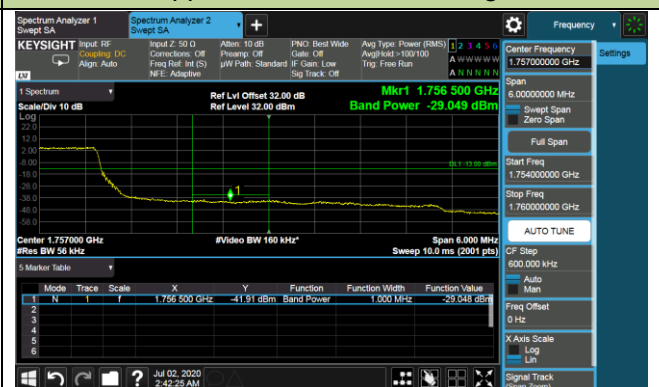

Upper Band Edge

Upper Extended Band Edge

15MHz Channel Bandwidth - 1RB

Upper Band Edge

Upper Extended Band Edge

20MHz Channel Bandwidth - 1RB

Upper Band Edge

Upper Extended Band Edge

1.4MHz Channel Bandwidth - Full RB

Upper Band Edge

Upper Extended Band Edge

3MHz Channel Bandwidth - Full RB

Upper Band Edge

Upper Extended Band Edge

5MHz Channel Bandwidth - Full RB

Upper Band Edge

Upper Extended Band Edge

10MHz Channel Bandwidth - Full RB

Upper Band Edge

Upper Extended Band Edge

15MHz Channel Bandwidth - Full RB

Upper Band Edge

Upper Extended Band Edge

20MHz Channel Bandwidth - Full RB

Upper Band Edge

Upper Extended Band Edge

Product	LTE-A Cat 12 M.2 Module	Test Engineer	Candy Luo
Test Date	2020/07/02	Test Site	SR6
Test Band	Band 5/26	Test Result	Pass

1.4MHz Channel Bandwidth - 1RB

Lower Band Edge