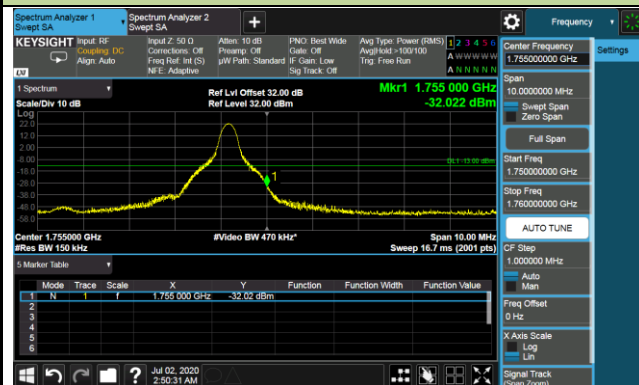

Upper Band Edge

Upper Extended Band Edge

15MHz Channel Bandwidth - 1RB

Upper Band Edge

Upper Extended Band Edge

20MHz Channel Bandwidth - 1RB

Upper Band Edge

Upper Extended Band Edge

1.4MHz Channel Bandwidth - Full RB

Upper Band Edge

Upper Extended Band Edge

3MHz Channel Bandwidth - Full RB

Upper Band Edge

Upper Extended Band Edge

5MHz Channel Bandwidth - Full RB

Upper Band Edge