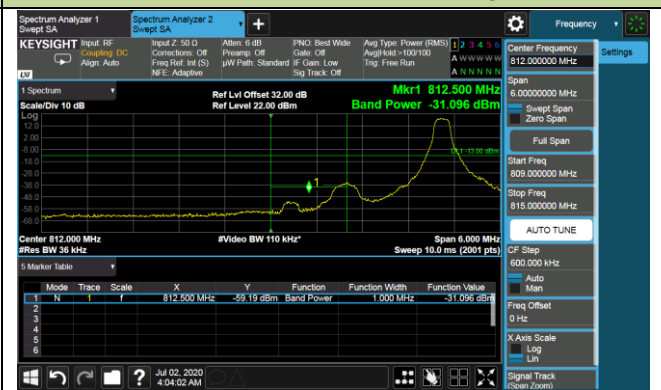

Upper Band Edge

Upper Extended Band Edge

Product	LTE-A Cat 12 M.2 Module	Test Engineer	Candy Luo
Test Date	2020/07/02	Test Site	SR6
Test Band	Band 5/26	Test Result	Pass

1.4MHz Channel Bandwidth - 1RB

Lower Band Edge

Lower Extended Band Edge

Upper Band Edge

Upper Extended Band Edge

3MHz Channel Bandwidth - 1RB

Lower Band Edge

Lower Extended Band Edge

Upper Band Edge

Upper Extended Band Edge

5MHz Channel Bandwidth - 1RB

Lower Band Edge

Lower Extended Band Edge

Upper Band Edge

Upper Extended Band Edge

10MHz Channel Bandwidth - 1RB

Lower Band Edge

Lower Extended Band Edge