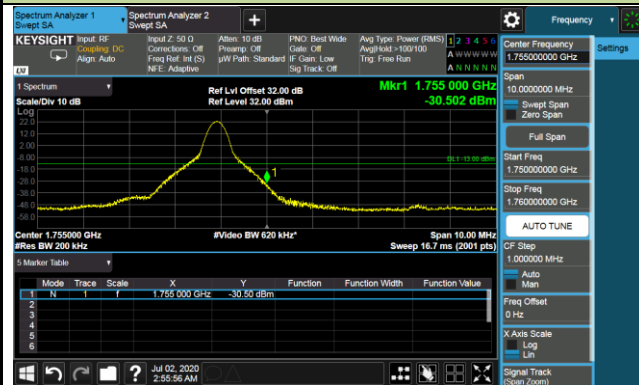

Upper Band Edge

Upper Extended Band Edge

15MHz Channel Bandwidth - 1RB

Upper Band Edge

Upper Extended Band Edge

20MHz Channel Bandwidth - 1RB

Upper Band Edge

Upper Extended Band Edge

1.4MHz Channel Bandwidth - Full RB

Upper Band Edge

Upper Extended Band Edge

3MHz Channel Bandwidth - Full RB

Upper Band Edge

Upper Extended Band Edge

5MHz Channel Bandwidth - Full RB

Upper Band Edge