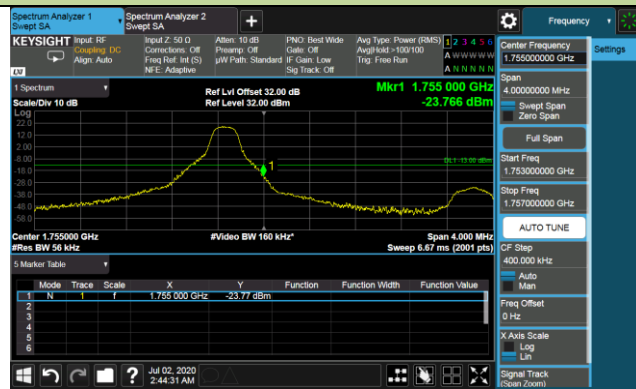

Upper Band Edge

Upper Extended Band Edge

Product	LTE-A Cat 12 M.2 Module	Test Engineer	Candy Luo
Test Date	2020/07/01	Test Site	SR6
Test Band	Band 4	Test Result	Pass

1.4MHz Channel Bandwidth - 1RB

Upper Band Edge

Upper Extended Band Edge

3MHz Channel Bandwidth - 1RB

Upper Band Edge

Upper Extended Band Edge

5MHz Channel Bandwidth - 1RB

Upper Band Edge

Upper Extended Band Edge

10MHz Channel Bandwidth - 1RB

Upper Band Edge

Upper Extended Band Edge

15MHz Channel Bandwidth - 1RB

Upper Band Edge

Upper Extended Band Edge

20MHz Channel Bandwidth - 1RB

Upper Band Edge

Upper Extended Band Edge