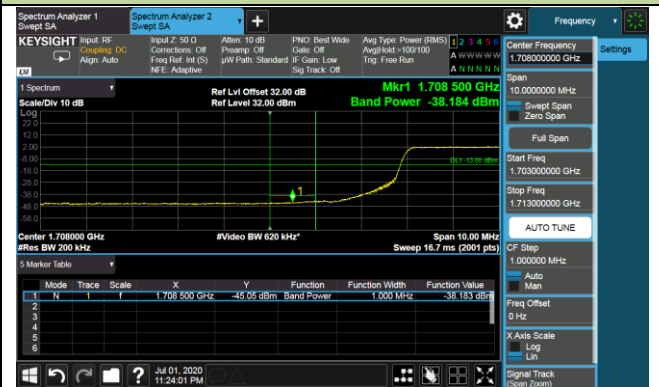

15MHz Channel Bandwidth - Full RB

Lower Band Edge

Lower Extended Band Edge

Upper Band Edge

Upper Extended Band Edge

20MHz Channel Bandwidth - Full RB

Lower Band Edge

Lower Extended Band Edge

Upper Band Edge

Upper Extended Band Edge

Product	LTE-A Cat 16 M.2 Module	Test Engineer	Candy Luo
Test Date	2020/07/01	Test Site	SR6
Test Band	Band 4	Test Result	Pass

1.4MHz Channel Bandwidth - 1RB

Upper Band Edge