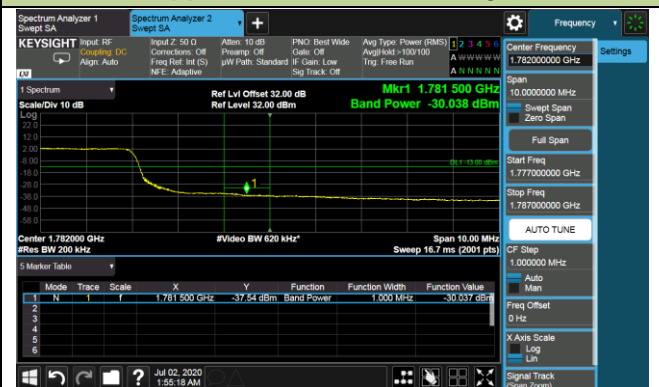

15MHz Channel Bandwidth - Full RB

Lower Band Edge

Lower Extended Band Edge

Upper Band Edge

Upper Extended Band Edge

20MHz Channel Bandwidth - Full RB

Lower Band Edge

Lower Extended Band Edge

Upper Band Edge

Upper Extended Band Edge

Product	LTE-A Cat 16 M.2 Module	Test Engineer	Candy Luo
Test Date	2020/07/01	Test Site	SR6
Test Band	Band 4	Test Result	Pass

1.4MHz Channel Bandwidth - 1RB

Upper Band Edge

Upper Extended Band Edge

3MHz Channel Bandwidth - 1RB

Upper Band Edge

Upper Extended Band Edge

5MHz Channel Bandwidth - 1RB

Upper Band Edge

Upper Extended Band Edge

10MHz Channel Bandwidth - 1RB