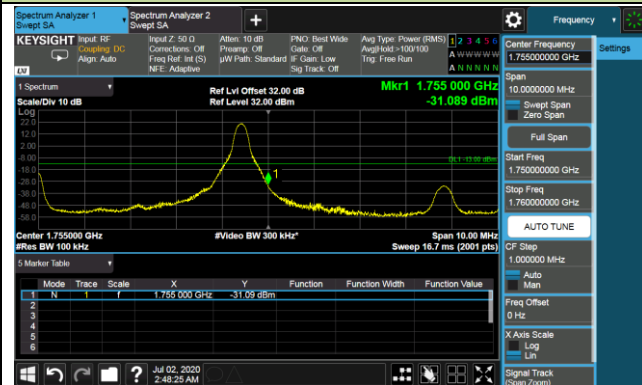

Upper Band Edge

Upper Extended Band Edge

Product	LTE-A Cat 16 M.2 Module	Test Engineer	Candy Luo
Test Date	2020/07/01	Test Site	SR6
Test Band	Band 4	Test Result	Pass

1.4MHz Channel Bandwidth - 1RB

Upper Band Edge

Upper Extended Band Edge

3MHz Channel Bandwidth - 1RB

Upper Band Edge

Upper Extended Band Edge

5MHz Channel Bandwidth - 1RB

Upper Band Edge

Upper Extended Band Edge

10MHz Channel Bandwidth - 1RB

Upper Band Edge

Upper Extended Band Edge

15MHz Channel Bandwidth - 1RB

Upper Band Edge

Upper Extended Band Edge

20MHz Channel Bandwidth - 1RB

Upper Band Edge

Upper Extended Band Edge