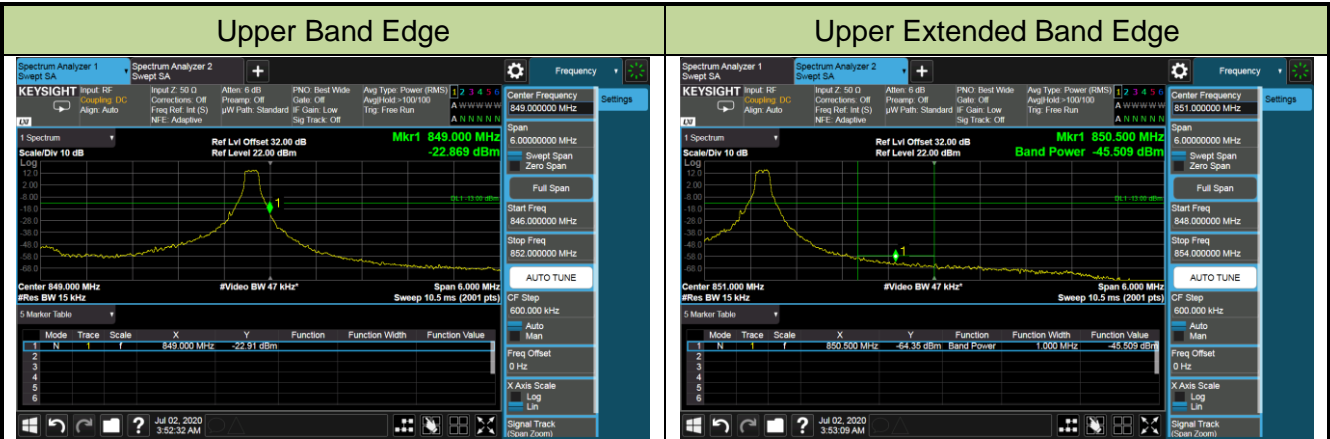

Upper Band Edge

Upper Extended Band Edge

Product	LTE-A Cat 16 M.2 Module	Test Engineer	Candy Luo
Test Date	2020/07/02	Test Site	SR6
Test Band	Band 5/26	Test Result	Pass

1.4MHz Channel Bandwidth - 1RB

Lower Band Edge

Lower Extended Band Edge

Upper Band Edge

Upper Extended Band Edge

3MHz Channel Bandwidth - 1RB

Lower Band Edge

Lower Extended Band Edge

5MHz Channel Bandwidth - 1RB

10MHz Channel Bandwidth - 1RB

15MHz Channel Bandwidth - 1RB