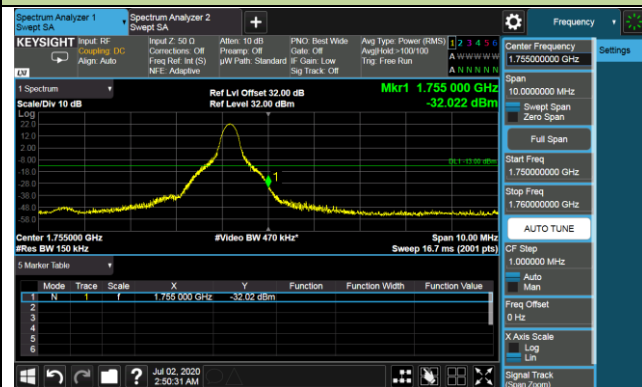

Upper Band Edge

Upper Extended Band Edge

15MHz Channel Bandwidth - 1RB

Upper Band Edge

Upper Extended Band Edge

20MHz Channel Bandwidth - 1RB

Upper Band Edge

Upper Extended Band Edge

1.4MHz Channel Bandwidth - Full RB

Upper Band Edge

Upper Extended Band Edge

3MHz Channel Bandwidth - Full RB

Upper Band Edge

Upper Extended Band Edge

5MHz Channel Bandwidth - Full RB

Upper Band Edge