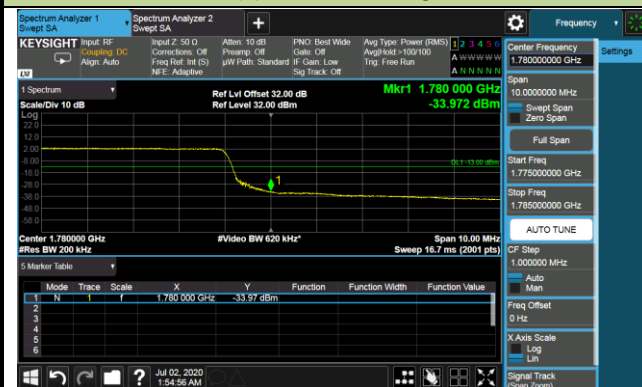

15MHz Channel Bandwidth - Full RB

Lower Band Edge

Lower Extended Band Edge

Upper Band Edge

Upper Extended Band Edge

20MHz Channel Bandwidth - Full RB

Lower Band Edge

Lower Extended Band Edge

Upper Band Edge

Upper Extended Band Edge

Product	LTE-A Cat 16 M.2 Module	Test Engineer	Candy Luo
Test Date	2020/07/01	Test Site	SR6
Test Band	Band 4	Test Result	Pass

1.4MHz Channel Bandwidth - 1RB

Upper Band Edge