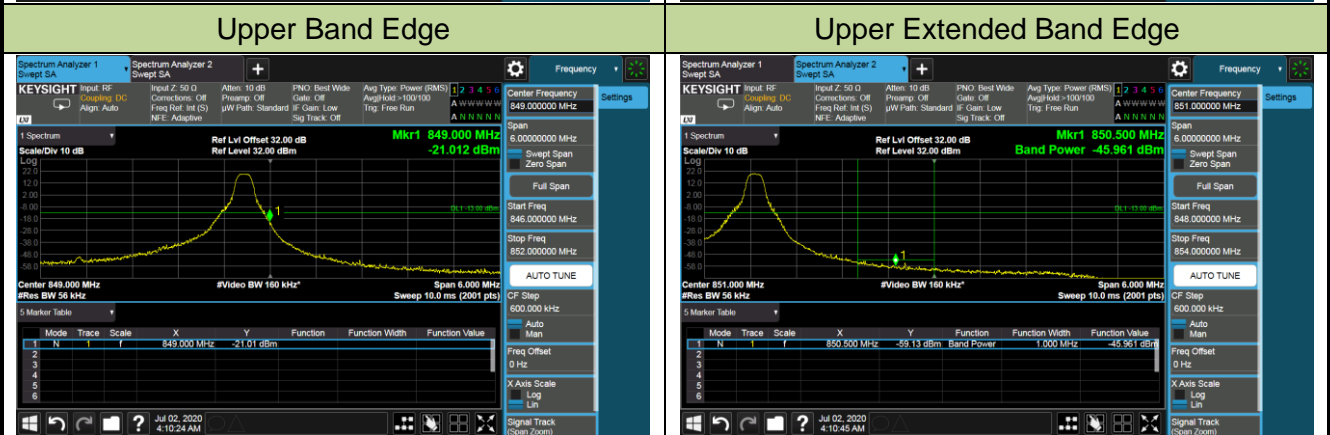

Upper Band Edge

Upper Extended Band Edge

Product	LTE-A Cat 16 M.2 Module	Test Engineer	Candy Luo
Test Date	2020/07/02	Test Site	SR6
Test Band	Band 5/26	Test Result	Pass

1.4MHz Channel Bandwidth - 1RB

Lower Band Edge

Lower Extended Band Edge

Upper Band Edge

Upper Extended Band Edge

3MHz Channel Bandwidth - 1RB

Lower Band Edge

Lower Extended Band Edge

5MHz Channel Bandwidth - 1RB

10MHz Channel Bandwidth - 1RB

15MHz Channel Bandwidth - 1RB