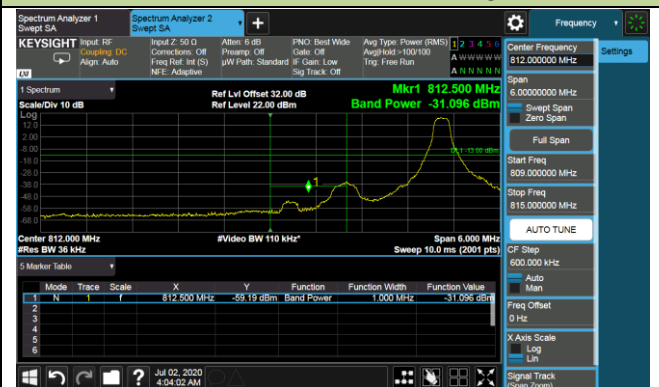

Upper Band Edge

Upper Extended Band Edge

Product	LTE-A Cat 16 M.2 Module	Test Engineer	Candy Luo
Test Date	2020/07/02	Test Site	SR6
Test Band	Band 5/26	Test Result	Pass

1.4MHz Channel Bandwidth - 1RB

Lower Band Edge

Lower Extended Band Edge

Upper Band Edge

Upper Extended Band Edge

3MHz Channel Bandwidth - 1RB

Lower Band Edge

Lower Extended Band Edge

5MHz Channel Bandwidth - 1RB

10MHz Channel Bandwidth - 1RB

15MHz Channel Bandwidth - 1RB