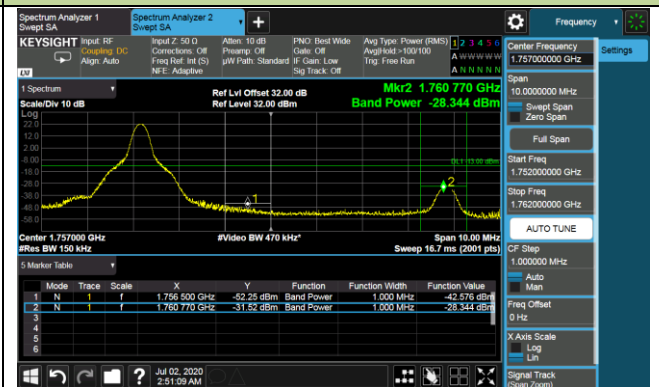

Upper Band Edge

Upper Extended Band Edge

15MHz Channel Bandwidth - 1RB

Upper Band Edge

Upper Extended Band Edge

20MHz Channel Bandwidth - 1RB

Upper Band Edge

Upper Extended Band Edge

1.4MHz Channel Bandwidth - Full RB

Upper Band Edge

Upper Extended Band Edge

3MHz Channel Bandwidth - Full RB

Upper Band Edge

Upper Extended Band Edge

5MHz Channel Bandwidth - Full RB

Upper Band Edge