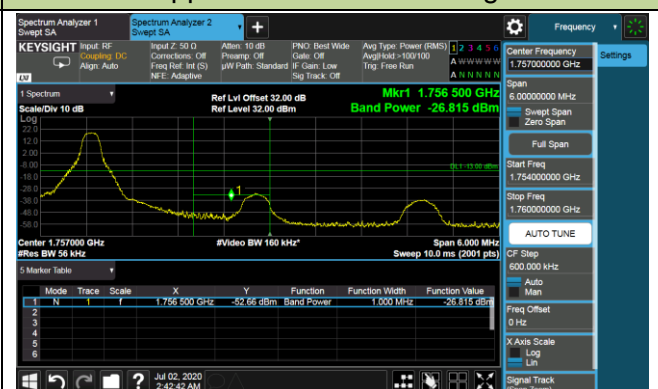

Upper Band Edge

Upper Extended Band Edge

Product	LTE-A Cat 16 M.2 Module	Test Engineer	Candy Luo
Test Date	2020/07/01	Test Site	SR6
Test Band	Band 4	Test Result	Pass

1.4MHz Channel Bandwidth - 1RB

Upper Band Edge

Upper Extended Band Edge

3MHz Channel Bandwidth - 1RB

Upper Band Edge

Upper Extended Band Edge

5MHz Channel Bandwidth - 1RB

Upper Band Edge

Upper Extended Band Edge

10MHz Channel Bandwidth - 1RB

Upper Band Edge

Upper Extended Band Edge

15MHz Channel Bandwidth - 1RB

Upper Band Edge

Upper Extended Band Edge

20MHz Channel Bandwidth - 1RB

Upper Band Edge

Upper Extended Band Edge