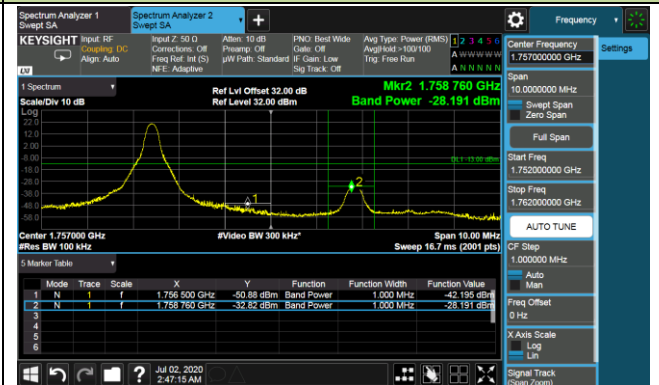

Upper Band Edge

Upper Extended Band Edge

Product	LTE-A Cat 16 M.2 Module	Test Engineer	Candy Luo
Test Date	2020/07/01	Test Site	SR6
Test Band	Band 4	Test Result	Pass

1.4MHz Channel Bandwidth - 1RB

Upper Band Edge

Upper Extended Band Edge

3MHz Channel Bandwidth - 1RB

Upper Band Edge

Upper Extended Band Edge

5MHz Channel Bandwidth - 1RB

Upper Band Edge

Upper Extended Band Edge

10MHz Channel Bandwidth - 1RB

Upper Band Edge

Upper Extended Band Edge

15MHz Channel Bandwidth - 1RB

Upper Band Edge

Upper Extended Band Edge

20MHz Channel Bandwidth - 1RB

Upper Band Edge

Upper Extended Band Edge