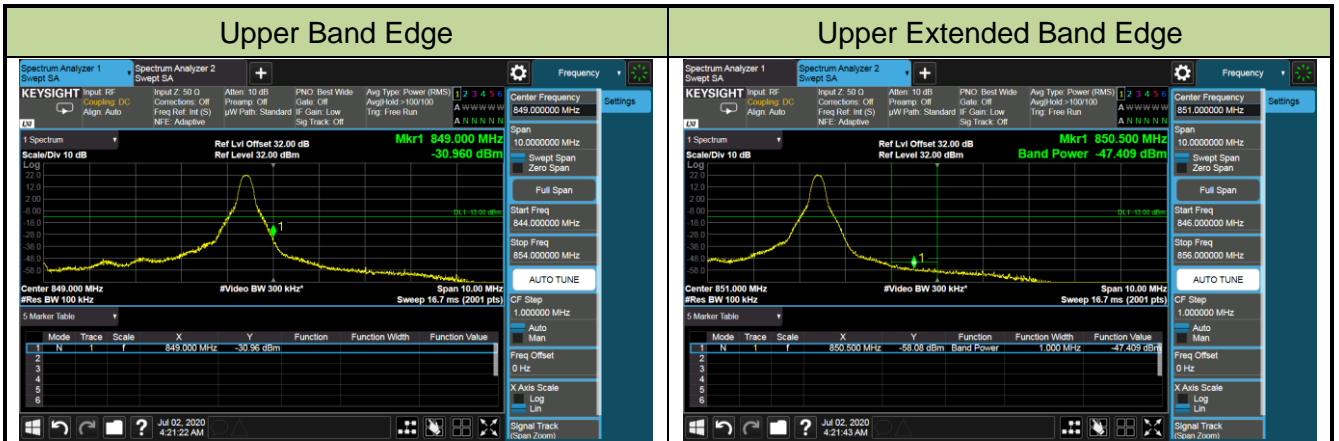

Upper Band Edge

Upper Extended Band Edge

Product	LTE-A Cat 16 M.2 Module	Test Engineer	Candy Luo
Test Date	2020/07/02	Test Site	SR6
Test Band	Band 5/26	Test Result	Pass

1.4MHz Channel Bandwidth - 1RB

Lower Band Edge

Lower Extended Band Edge

Upper Band Edge

Upper Extended Band Edge

3MHz Channel Bandwidth - 1RB

Lower Band Edge

Lower Extended Band Edge

5MHz Channel Bandwidth - 1RB

10MHz Channel Bandwidth - 1RB

15MHz Channel Bandwidth - 1RB