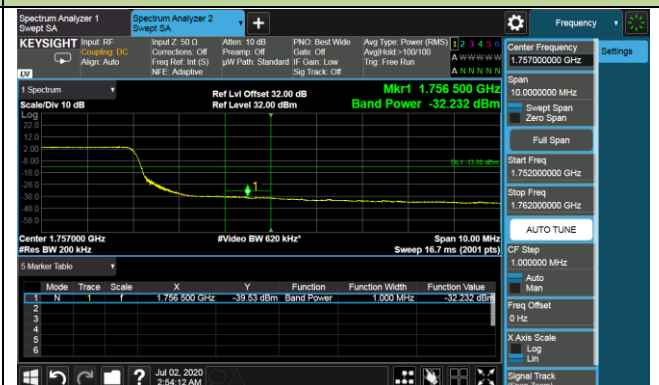

Upper Extended Band Edge

10MHz Channel Bandwidth - Full RB

Upper Band Edge

Upper Extended Band Edge

15MHz Channel Bandwidth - Full RB

Upper Band Edge

Upper Extended Band Edge

20MHz Channel Bandwidth - Full RB

Upper Band Edge

Upper Extended Band Edge

Product	LTE-A Cat 16 M.2 Module	Test Engineer	Candy Luo
Test Date	2020/07/02	Test Site	SR6
Test Band	Band 5/26	Test Result	Pass

1.4MHz Channel Bandwidth - 1RB

Lower Band Edge