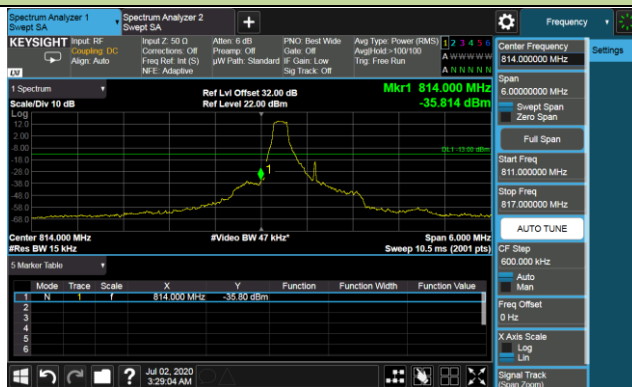

Upper Band Edge

Upper Extended Band Edge

Product	LTE-A Cat 16 M.2 Module	Test Engineer	Candy Luo
Test Date	2020/07/02	Test Site	SR6
Test Band	Band 5/26	Test Result	Pass

1.4MHz Channel Bandwidth - 1RB

Lower Band Edge

Lower Extended Band Edge

Upper Band Edge

Upper Extended Band Edge

3MHz Channel Bandwidth - 1RB

Lower Band Edge

Lower Extended Band Edge

5MHz Channel Bandwidth - 1RB

10MHz Channel Bandwidth - 1RB