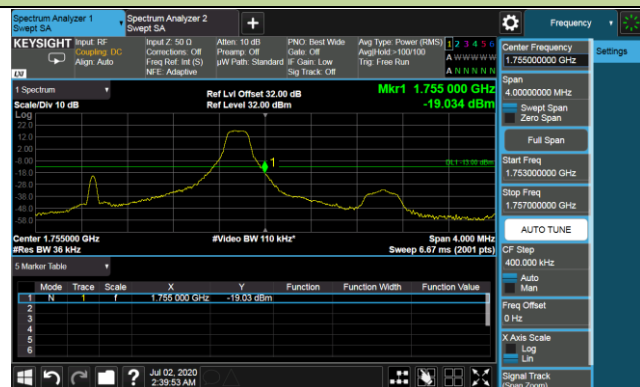

15MHz Channel Bandwidth - Full RB

Lower Band Edge

Lower Extended Band Edge

Upper Band Edge

Upper Extended Band Edge

20MHz Channel Bandwidth - Full RB

Lower Band Edge

Lower Extended Band Edge

Upper Band Edge

Upper Extended Band Edge

Product	LTE-A Cat 16 M.2 Module	Test Engineer	Candy Luo
Test Date	2020/07/01	Test Site	SR6
Test Band	Band 4	Test Result	Pass

1.4MHz Channel Bandwidth - 1RB

Upper Band Edge

Upper Extended Band Edge

3MHz Channel Bandwidth - 1RB

Upper Band Edge

Upper Extended Band Edge

5MHz Channel Bandwidth - 1RB

Upper Band Edge

Upper Extended Band Edge

10MHz Channel Bandwidth - 1RB