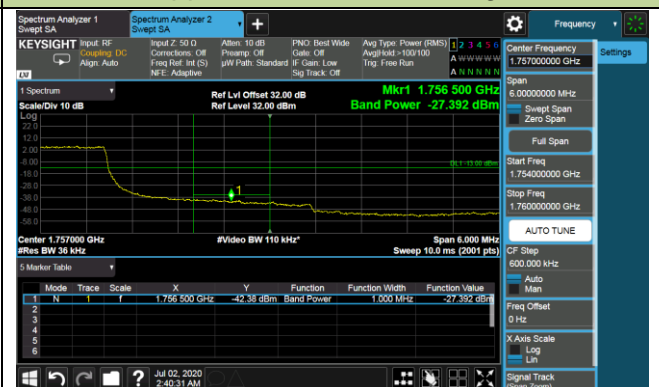

Upper Band Edge

Upper Extended Band Edge

15MHz Channel Bandwidth - 1RB

Upper Band Edge

Upper Extended Band Edge

20MHz Channel Bandwidth - 1RB

Upper Band Edge

Upper Extended Band Edge

1.4MHz Channel Bandwidth - Full RB

Upper Band Edge

Upper Extended Band Edge

3MHz Channel Bandwidth - Full RB

Upper Band Edge

Upper Extended Band Edge

5MHz Channel Bandwidth - Full RB

Upper Band Edge

Upper Extended Band Edge

10MHz Channel Bandwidth - Full RB

Upper Band Edge

Upper Extended Band Edge

15MHz Channel Bandwidth - Full RB

Upper Band Edge

Upper Extended Band Edge

20MHz Channel Bandwidth - Full RB

Upper Band Edge

Upper Extended Band Edge

Product	LTE-A Cat 16 M.2 Module	Test Engineer	Candy Luo
Test Date	2020/07/02	Test Site	SR6
Test Band	Band 5/26	Test Result	Pass

1.4MHz Channel Bandwidth - 1RB

Lower Band Edge