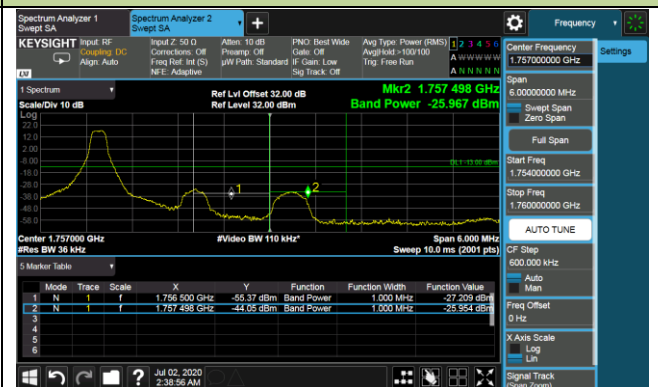

Upper Band Edge

Upper Extended Band Edge

Product	LTE-A Cat 16 M.2 Module	Test Engineer	Candy Luo
Test Date	2020/07/01	Test Site	SR6
Test Band	Band 4	Test Result	Pass

1.4MHz Channel Bandwidth - 1RB

Upper Band Edge

Upper Extended Band Edge

3MHz Channel Bandwidth - 1RB

Upper Band Edge

Upper Extended Band Edge

5MHz Channel Bandwidth - 1RB

Upper Band Edge

Upper Extended Band Edge

10MHz Channel Bandwidth - 1RB

Upper Band Edge

Upper Extended Band Edge

15MHz Channel Bandwidth - 1RB

Upper Band Edge

Upper Extended Band Edge

20MHz Channel Bandwidth - 1RB

Upper Band Edge

Upper Extended Band Edge