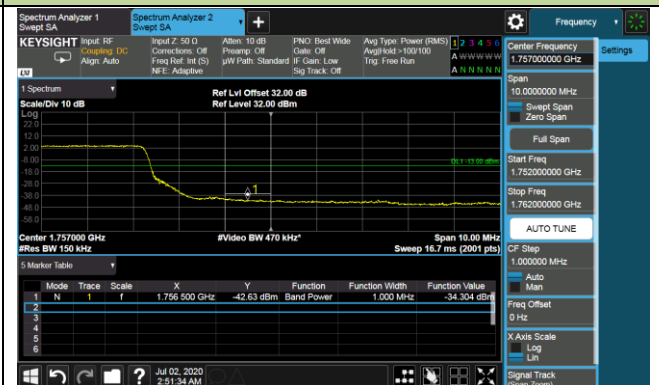

Upper Extended Band Edge

10MHz Channel Bandwidth - Full RB

Upper Band Edge

Upper Extended Band Edge

15MHz Channel Bandwidth - Full RB

Upper Band Edge

Upper Extended Band Edge

20MHz Channel Bandwidth - Full RB

Upper Band Edge

Upper Extended Band Edge

Product	LTE-A Cat 16 M.2 Module	Test Engineer	Candy Luo
Test Date	2020/07/02	Test Site	SR6
Test Band	Band 5/26	Test Result	Pass

1.4MHz Channel Bandwidth - 1RB

Lower Band Edge