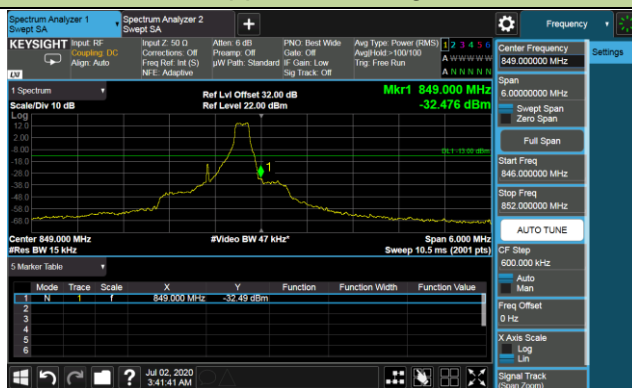

Upper Band Edge

Upper Extended Band Edge

Product	LTE-A Cat 16 M.2 Module	Test Engineer	Candy Luo
Test Date	2020/07/02	Test Site	SR6
Test Band	Band 5/26	Test Result	Pass

1.4MHz Channel Bandwidth - 1RB

Lower Band Edge

Lower Extended Band Edge

Upper Band Edge

Upper Extended Band Edge

3MHz Channel Bandwidth - 1RB

Lower Band Edge

Lower Extended Band Edge

5MHz Channel Bandwidth - 1RB

10MHz Channel Bandwidth - 1RB