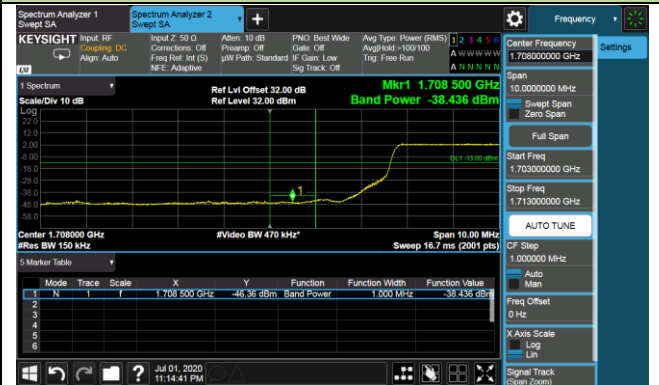

15MHz Channel Bandwidth - Full RB

Lower Band Edge

Lower Extended Band Edge

Upper Band Edge

Upper Extended Band Edge

20MHz Channel Bandwidth - Full RB

Lower Band Edge

Lower Extended Band Edge

Upper Band Edge

Upper Extended Band Edge

Product	LTE-A Cat 16 M.2 Module	Test Engineer	Candy Luo
Test Date	2020/07/01	Test Site	SR6
Test Band	Band 4	Test Result	Pass

1.4MHz Channel Bandwidth - 1RB

Upper Band Edge