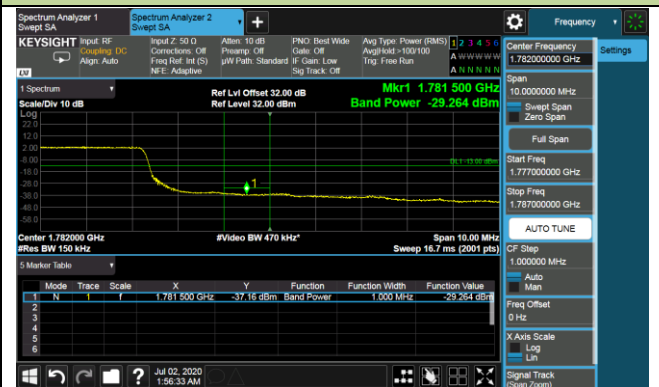

15MHz Channel Bandwidth - Full RB

Lower Band Edge

Lower Extended Band Edge

Upper Band Edge

Upper Extended Band Edge

20MHz Channel Bandwidth - Full RB

Lower Band Edge

Lower Extended Band Edge

Upper Band Edge

Upper Extended Band Edge

Product	LTE-A Cat 16 M.2 Module	Test Engineer	Candy Luo
Test Date	2020/07/01	Test Site	SR6
Test Band	Band 4	Test Result	Pass

1.4MHz Channel Bandwidth - 1RB

Upper Band Edge

Upper Extended Band Edge

3MHz Channel Bandwidth - 1RB

Upper Band Edge

Upper Extended Band Edge

5MHz Channel Bandwidth - 1RB

Upper Band Edge

Upper Extended Band Edge

10MHz Channel Bandwidth - 1RB