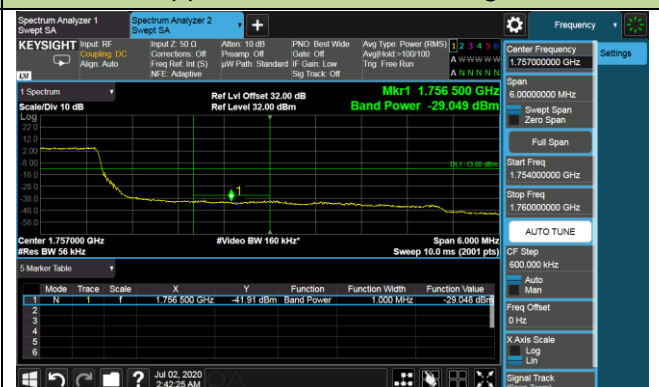

Upper Band Edge

Upper Extended Band Edge

15MHz Channel Bandwidth - 1RB

Upper Band Edge

Upper Extended Band Edge

20MHz Channel Bandwidth - 1RB

Upper Band Edge

Upper Extended Band Edge

1.4MHz Channel Bandwidth - Full RB

Upper Band Edge

Upper Extended Band Edge

3MHz Channel Bandwidth - Full RB

Upper Band Edge

Upper Extended Band Edge

5MHz Channel Bandwidth - Full RB

Upper Band Edge

Upper Extended Band Edge

10MHz Channel Bandwidth - Full RB

Upper Band Edge

Upper Extended Band Edge

15MHz Channel Bandwidth - Full RB

Upper Band Edge

Upper Extended Band Edge

20MHz Channel Bandwidth - Full RB

Upper Band Edge

Upper Extended Band Edge

Product	LTE-A Cat 16 M.2 Module	Test Engineer	Candy Luo
Test Date	2020/07/02	Test Site	SR6
Test Band	Band 5/26	Test Result	Pass

1.4MHz Channel Bandwidth - 1RB

Lower Band Edge