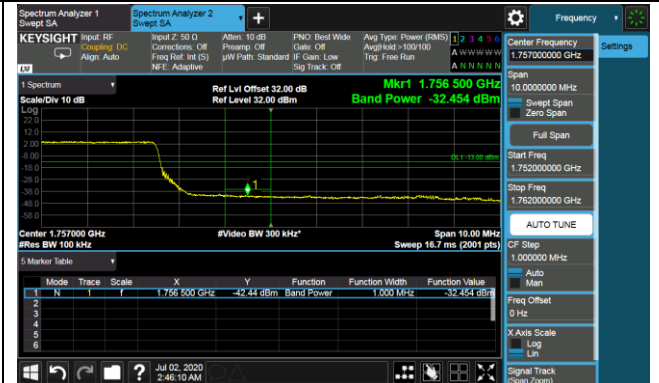

Upper Extended Band Edge

10MHz Channel Bandwidth - Full RB

Upper Band Edge

Upper Extended Band Edge

15MHz Channel Bandwidth - Full RB

Upper Band Edge

Upper Extended Band Edge

20MHz Channel Bandwidth - Full RB

Upper Band Edge

Upper Extended Band Edge

Product	LTE-A Cat 16 M.2 Module	Test Engineer	Candy Luo
Test Date	2020/07/02	Test Site	SR6
Test Band	Band 5/26	Test Result	Pass

1.4MHz Channel Bandwidth - 1RB

Lower Band Edge