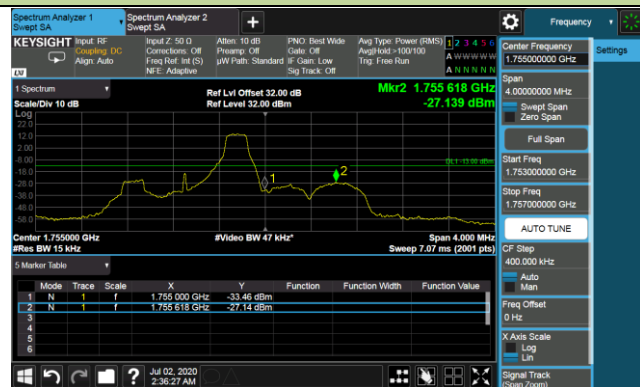

15MHz Channel Bandwidth - Full RB

Lower Band Edge

Lower Extended Band Edge

Upper Band Edge

Upper Extended Band Edge

20MHz Channel Bandwidth - Full RB

Lower Band Edge

Lower Extended Band Edge

Upper Band Edge

Upper Extended Band Edge

Product	LTE-A Cat 16 M.2 Module	Test Engineer	Candy Luo
Test Date	2020/07/01	Test Site	SR6
Test Band	Band 4	Test Result	Pass

1.4MHz Channel Bandwidth - 1RB

Upper Band Edge

Upper Extended Band Edge

3MHz Channel Bandwidth - 1RB

Upper Band Edge

Upper Extended Band Edge

5MHz Channel Bandwidth - 1RB

Upper Band Edge

Upper Extended Band Edge

10MHz Channel Bandwidth - 1RB