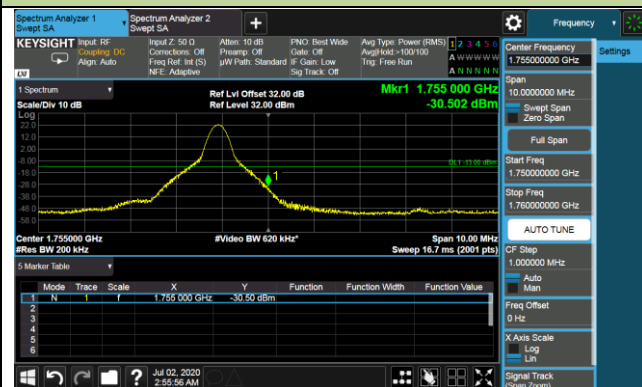

Upper Band Edge

Upper Extended Band Edge

15MHz Channel Bandwidth - 1RB

Upper Band Edge

Upper Extended Band Edge

20MHz Channel Bandwidth - 1RB

Upper Band Edge

Upper Extended Band Edge

1.4MHz Channel Bandwidth - Full RB

Upper Band Edge

Upper Extended Band Edge

3MHz Channel Bandwidth - Full RB

Upper Band Edge

Upper Extended Band Edge

5MHz Channel Bandwidth - Full RB

Upper Band Edge