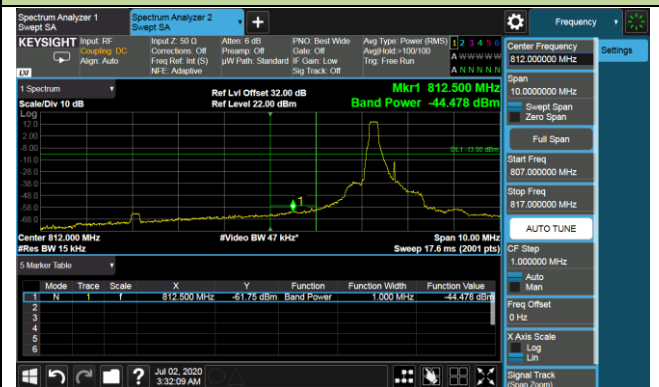

Upper Extended Band Edge

10MHz Channel Bandwidth - Full RB

Upper Band Edge

Upper Extended Band Edge

15MHz Channel Bandwidth - Full RB

Upper Band Edge

Upper Extended Band Edge

20MHz Channel Bandwidth - Full RB

Upper Band Edge

Upper Extended Band Edge

Product	LTE-A Cat 16 M.2 Module	Test Engineer	Candy Luo
Test Date	2020/07/02	Test Site	SR6
Test Band	Band 5/26	Test Result	Pass

1.4MHz Channel Bandwidth - 1RB

Lower Band Edge

Lower Extended Band Edge

Upper Band Edge

Upper Extended Band Edge

3MHz Channel Bandwidth - 1RB

Lower Band Edge

Lower Extended Band Edge

5MHz Channel Bandwidth - 1RB

10MHz Channel Bandwidth - 1RB