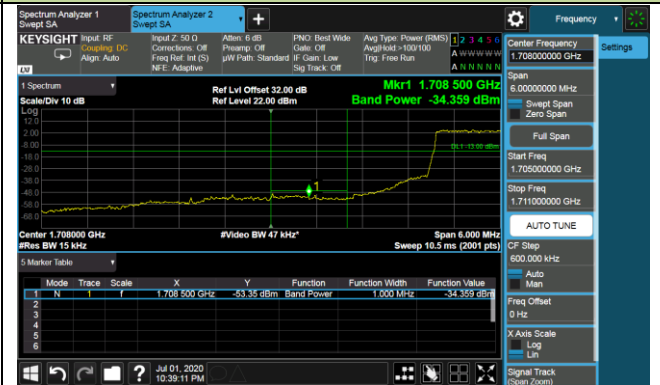

## 15MHz Channel Bandwidth - 1RB

## 20MHz Channel Bandwidth - 1RB

1.4MHz Channel Bandwidth - Full RB

Lower Band Edge

Lower Extended Band Edge

Upper Band Edge

Upper Extended Band Edge

3MHz Channel Bandwidth - Full RB

Lower Band Edge