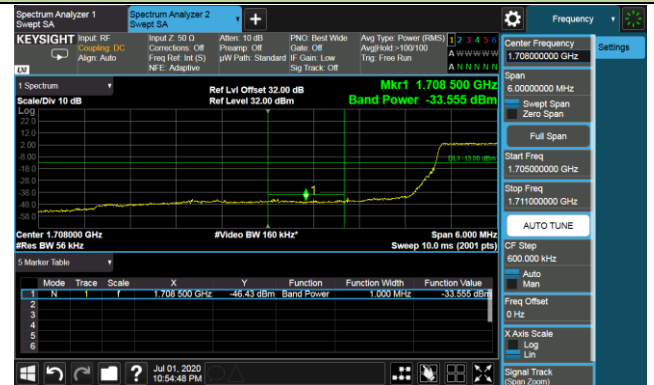

Lower Extended Band Edge