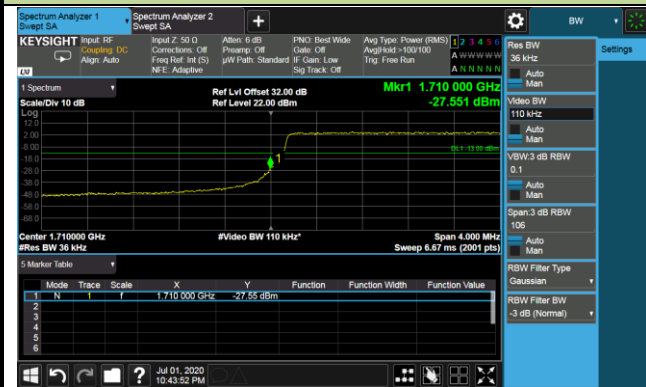

## 20MHz Channel Bandwidth - 1RB

1.4MHz Channel Bandwidth - Full RB

Lower Band Edge

Lower Extended Band Edge

Upper Band Edge

Upper Extended Band Edge

3MHz Channel Bandwidth - Full RB

Lower Band Edge