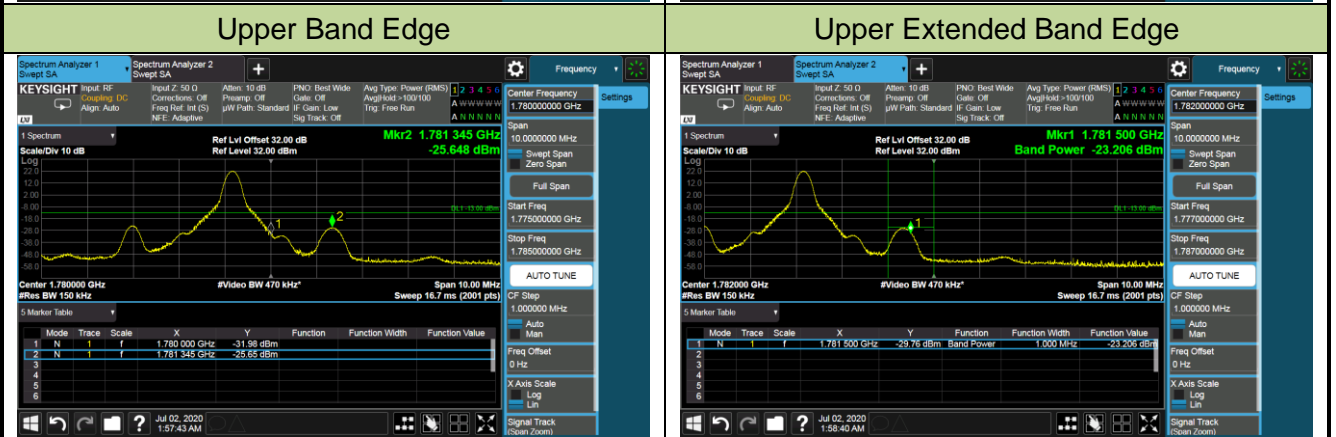

15MHz Channel Bandwidth - 1RB