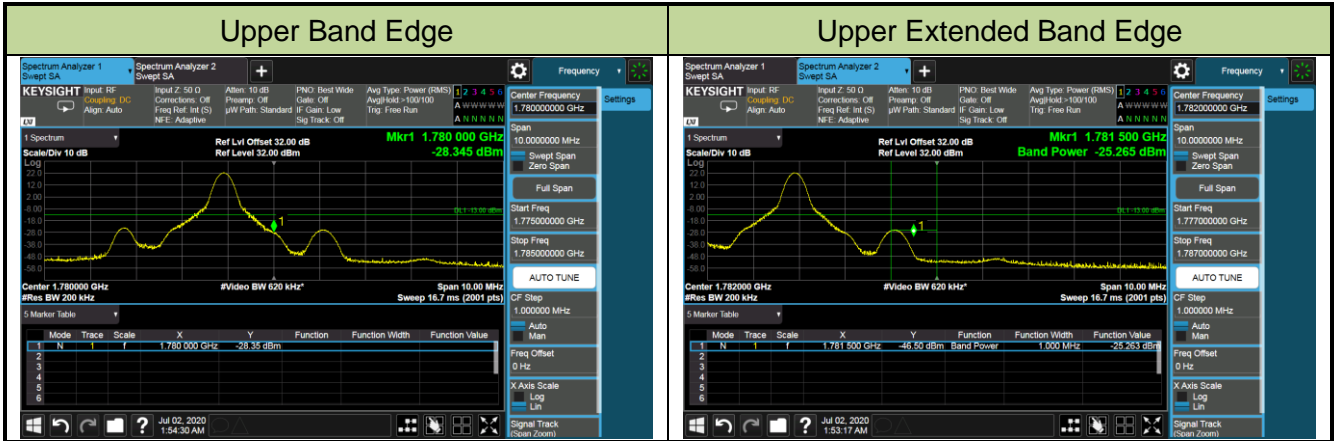

### Lower Band Edge

### Lower Extended Band Edge

## 15MHz Channel Bandwidth - 1RB

## 20MHz Channel Bandwidth - 1RB

1.4MHz Channel Bandwidth - Full RB

Lower Band Edge

Lower Extended Band Edge

Upper Band Edge

Upper Extended Band Edge

3MHz Channel Bandwidth - Full RB

Lower Band Edge