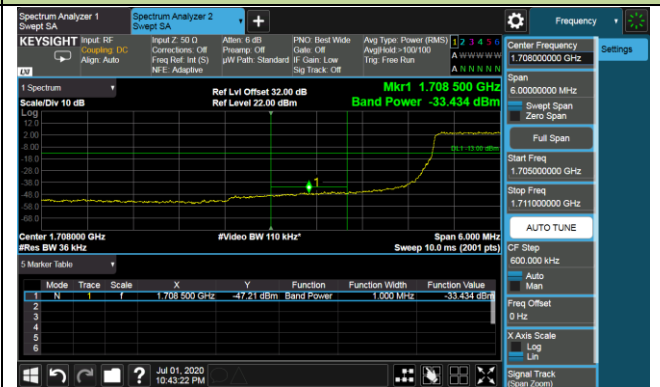

Lower Extended Band Edge