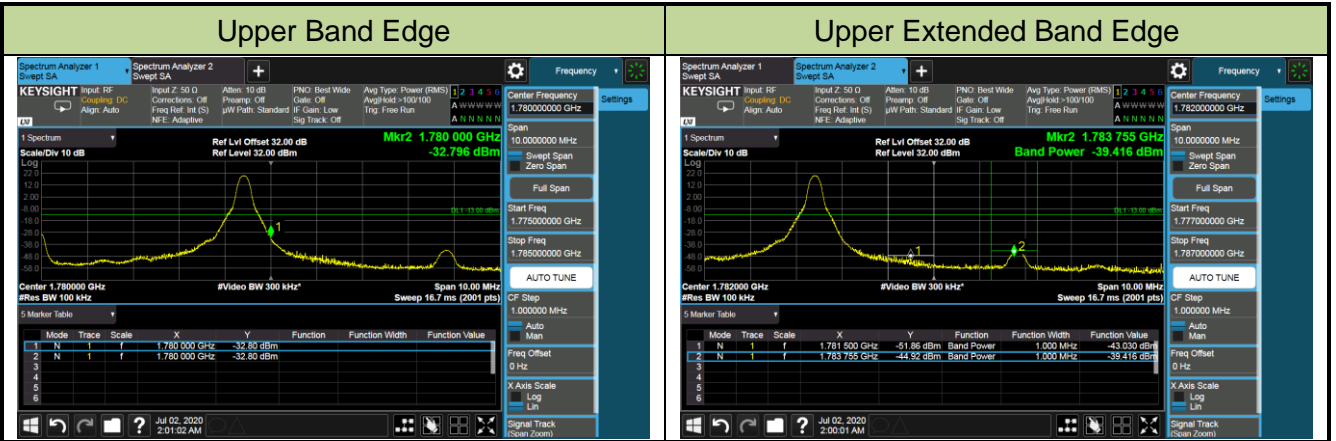

15MHz Channel Bandwidth - 1RB

20MHz Channel Bandwidth - 1RB