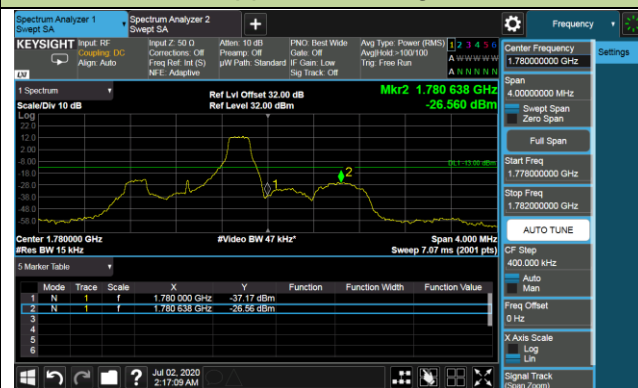

Upper Band Edge