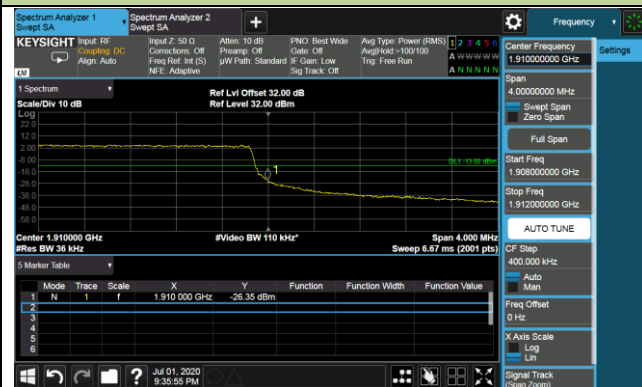

3MHz Channel Bandwidth - Full RB

Upper Band Edge