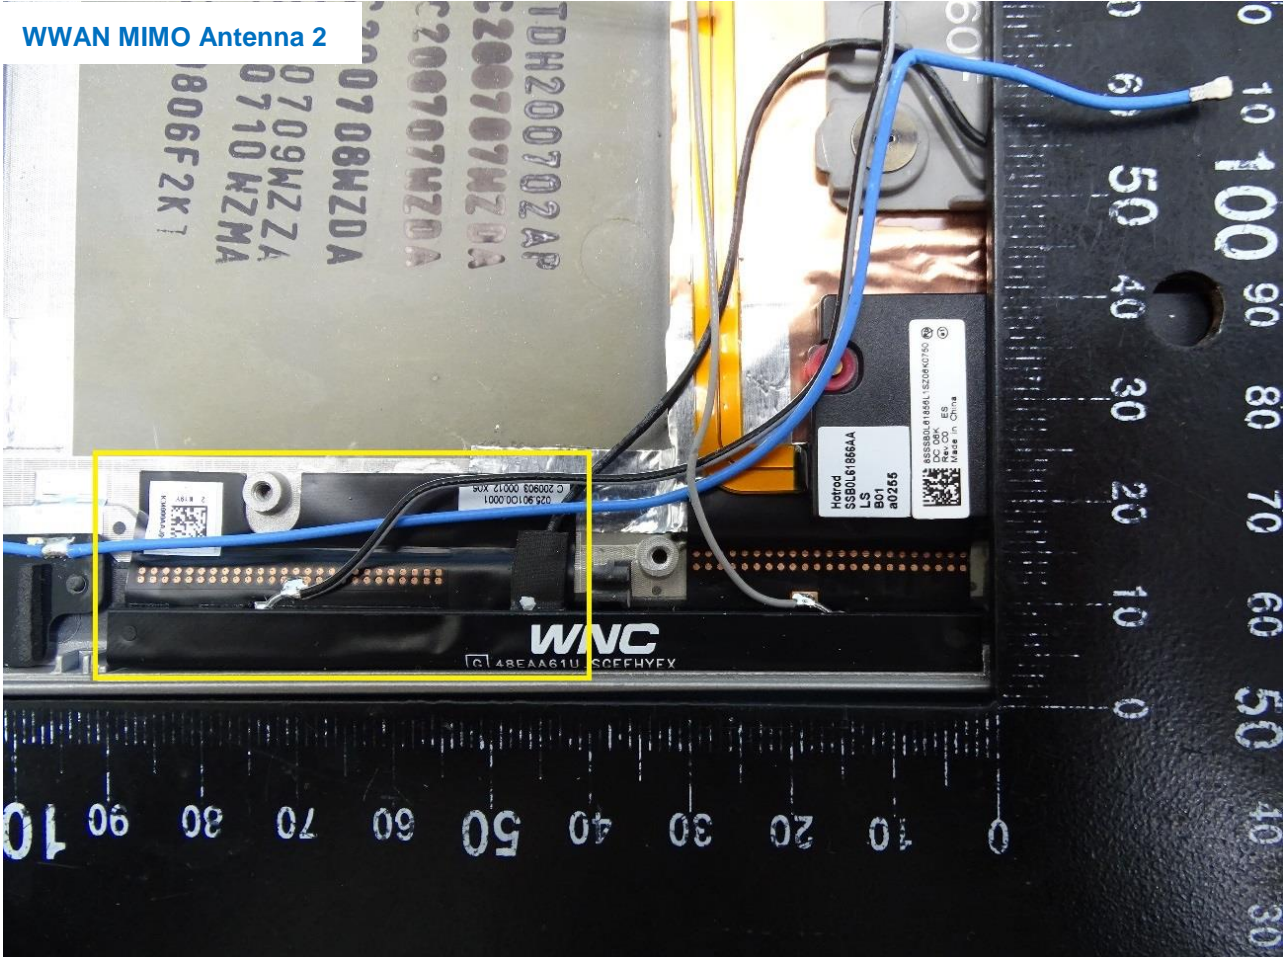

Brand Name: Lenovo / Model Name: TP00111A / Marketing Name: ThinkPad X1 Titanium Gen 1

WWAN MIMO Antenna 2

————THE END————