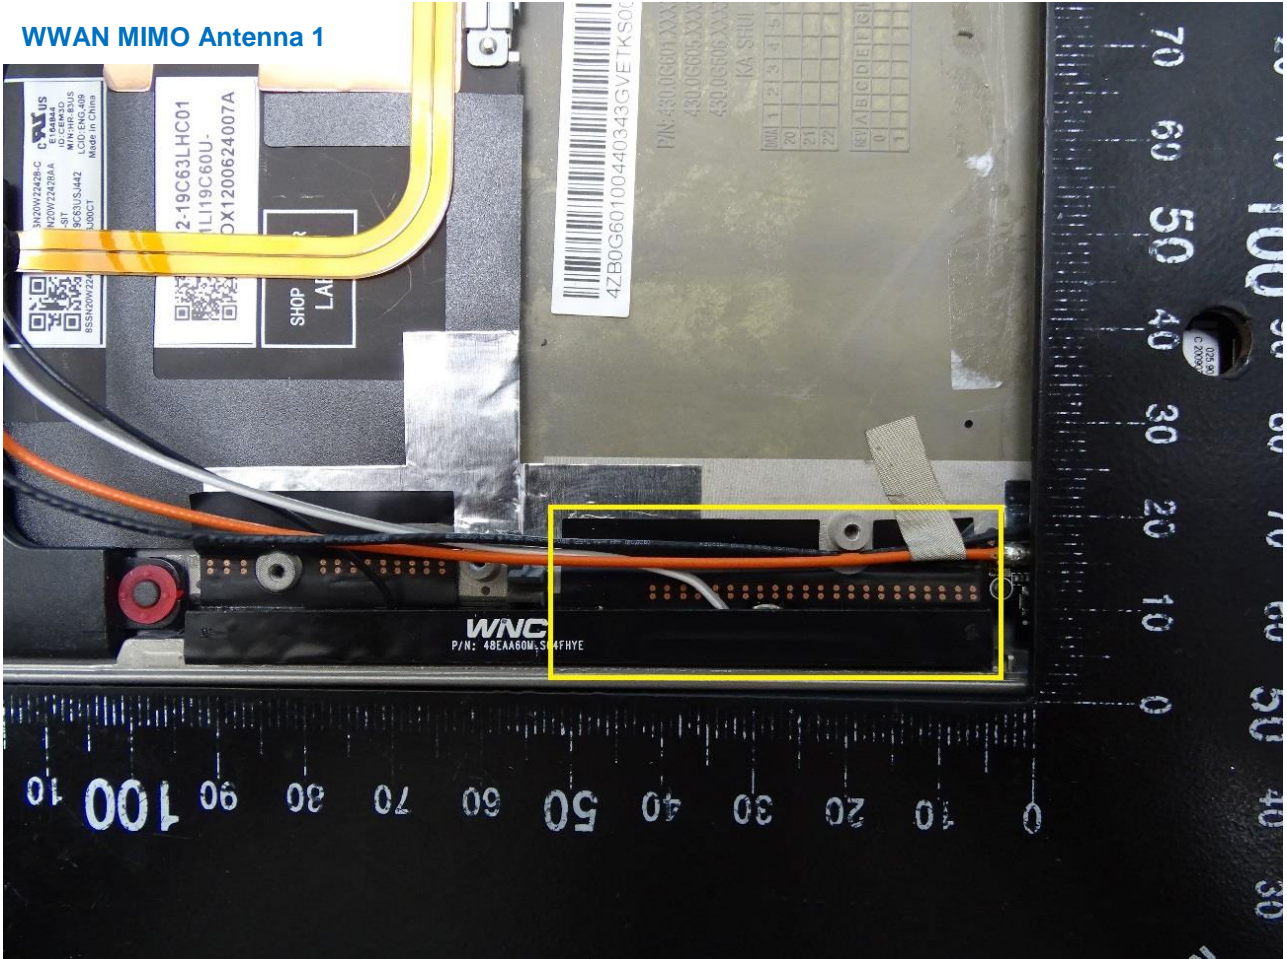

Brand Name: Lenovo / Model Name: TP00111A / Marketing Name: ThinkPad X1 Titanium Gen 1

WWAN MIMO Antenna 1