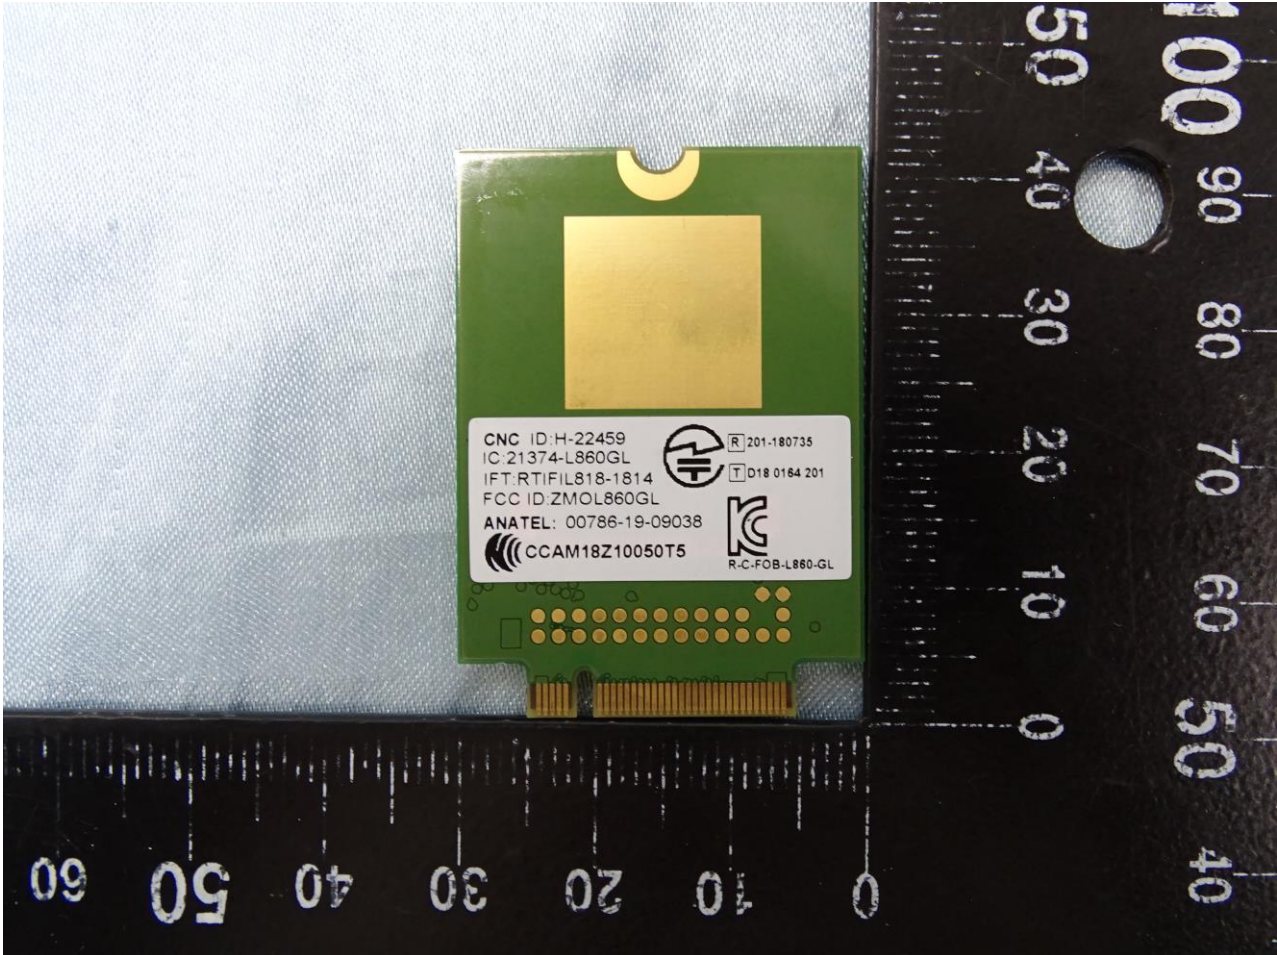

3. Internal Photograph of EUT

Brand Name: Lenovo / Model Name: TP00107BUC

Brand Name: Lenovo / Model Name: TP00107BUC

Brand Name: Lenovo / Model Name: TP00107BUC

Brand Name: Lenovo / Model Name: TP00107BUC

Brand Name: Lenovo / Model Name: TP00107BUC

Brand Name: Lenovo / Model Name: TP00107BUC

WWAN Module

Brand Name: Lenovo / Model Name: TP00107BUC

Brand Name: Lenovo / Model Name: TP00107BUC

Brand Name: Lenovo / Model Name: TP00107BUC