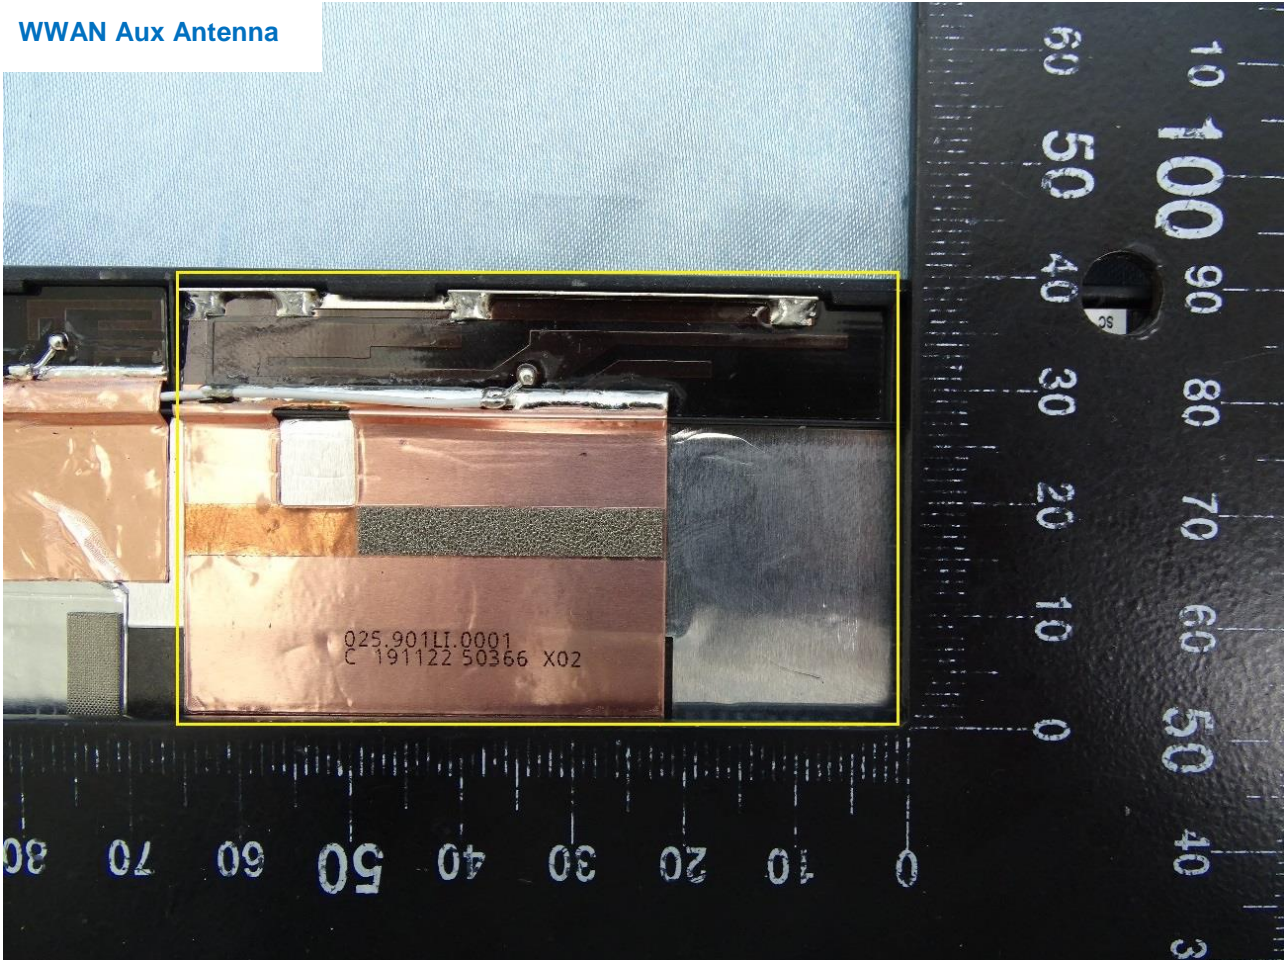

Brand Name: Lenovo / Model Name: TP00107BUC

Brand Name: Lenovo / Model Name: TP00107BUC

Brand Name: Lenovo / Model Name: TP00107BUC

WWAN Main Antenna

Brand Name: Lenovo / Model Name: TP00107BUC

WWAN Aux Antenna