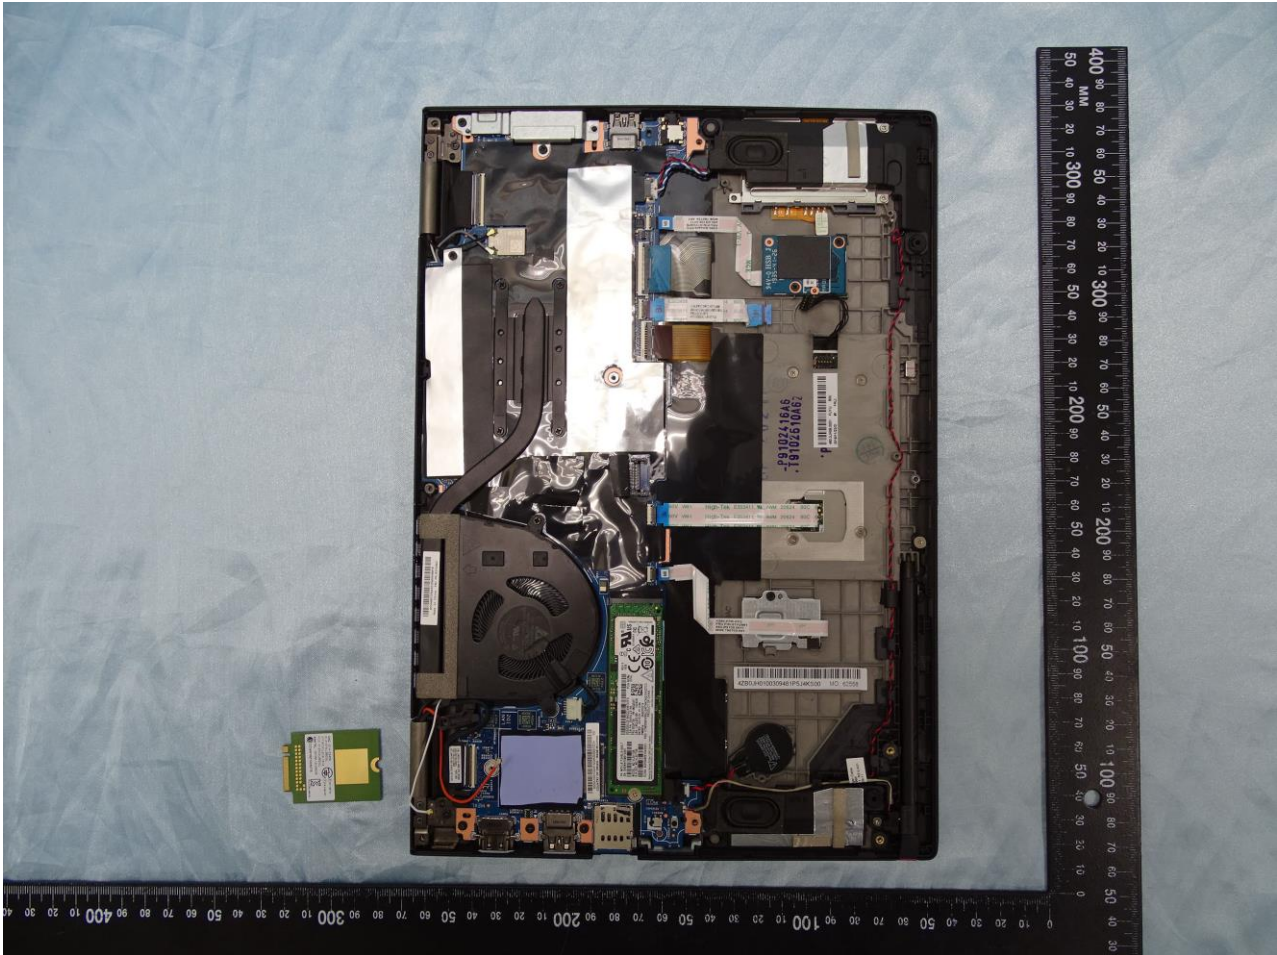

3. Internal Photograph of EUT

Brand Name: Lenovo / Model Name: TP00107BUC

Brand Name: Lenovo / Model Name: TP00107BUC

Brand Name: Lenovo / Model Name: TP00107BUC

Brand Name: Lenovo / Model Name: TP00107BUC

Brand Name: Lenovo / Model Name: TP00107BUC

Brand Name: Lenovo / Model Name: TP00107BUC

WWAN Module

Brand Name: Lenovo / Model Name: TP00107BUC

Brand Name: Lenovo / Model Name: TP00107BUC

Brand Name: Lenovo / Model Name: TP00107BUC