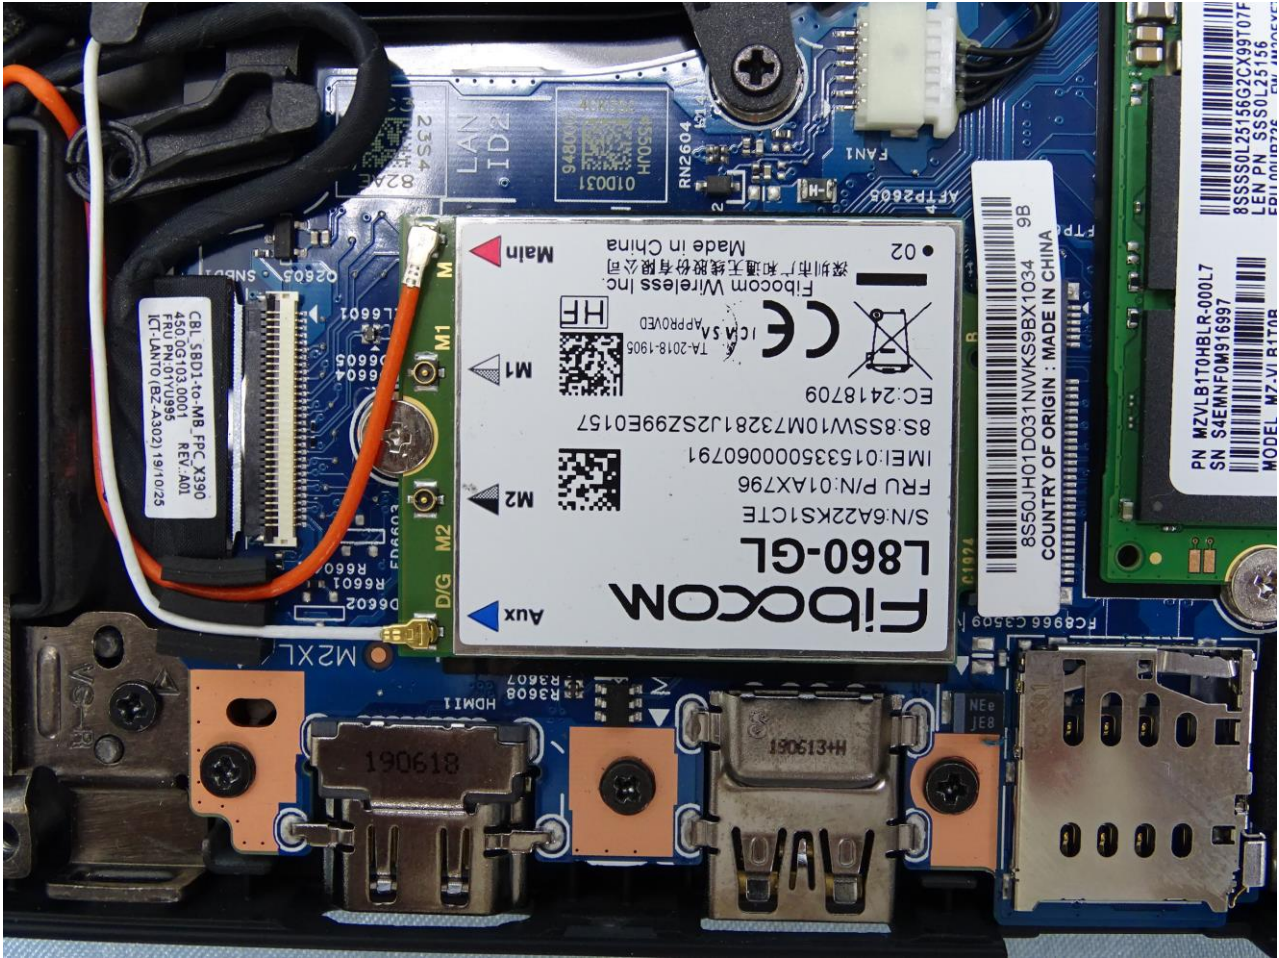

3. Internal Photograph of EUT

Brand Name: Lenovo / Model Name: TP00107BUC

Brand Name: Lenovo / Model Name: TP00107BUC

Brand Name: Lenovo / Model Name: TP00107BUC

Brand Name: Lenovo / Model Name: TP00107BUC

Brand Name: Lenovo / Model Name: TP00107BUC

Brand Name: Lenovo / Model Name: TP00107BUC

WWAN Module

Brand Name: Lenovo / Model Name: TP00107BUC

Brand Name: Lenovo / Model Name: TP00107BUC

Brand Name: Lenovo / Model Name: TP00107BUC