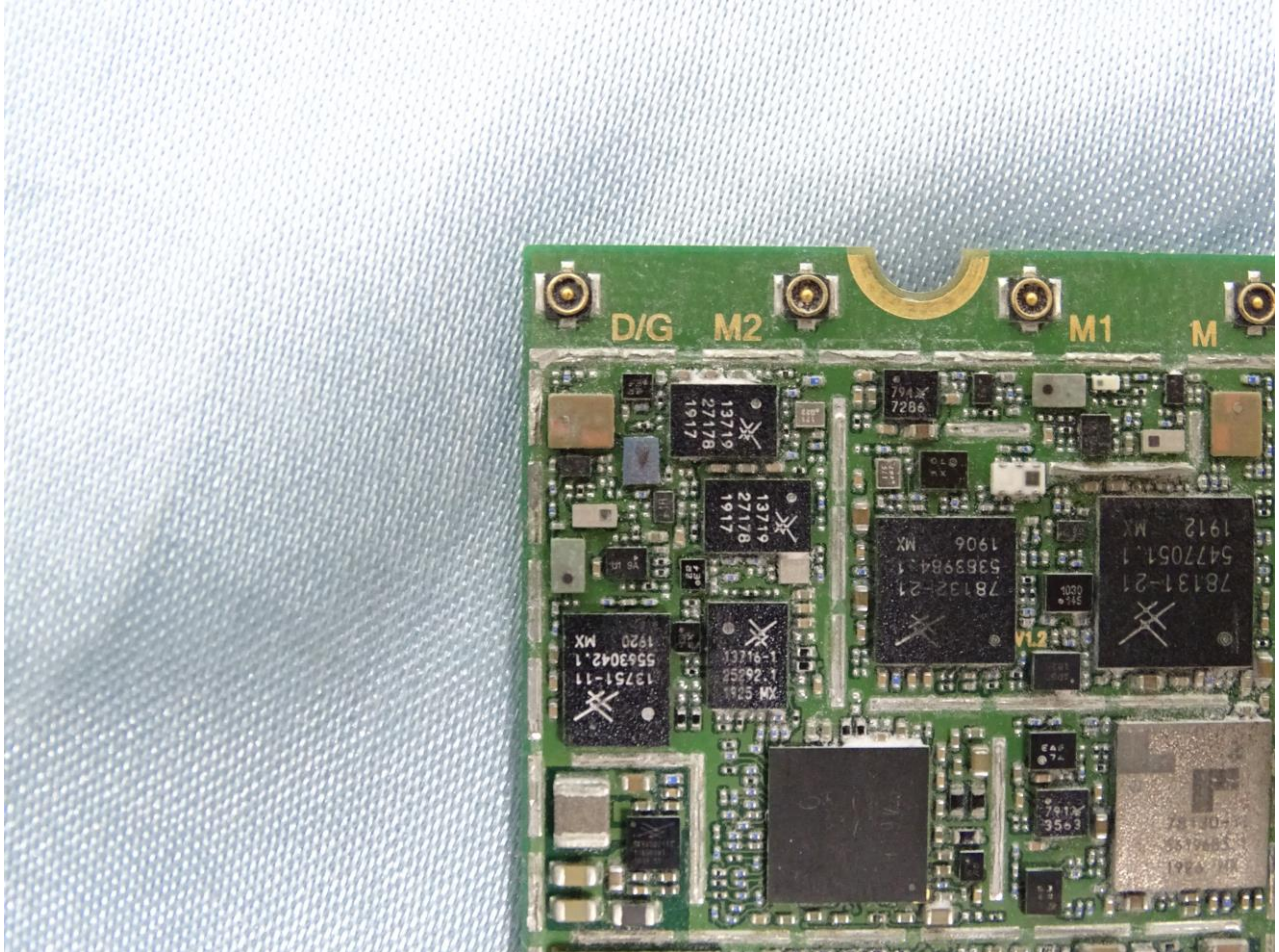

Brand Name: Lenovo / Model Name: TP00107BUC