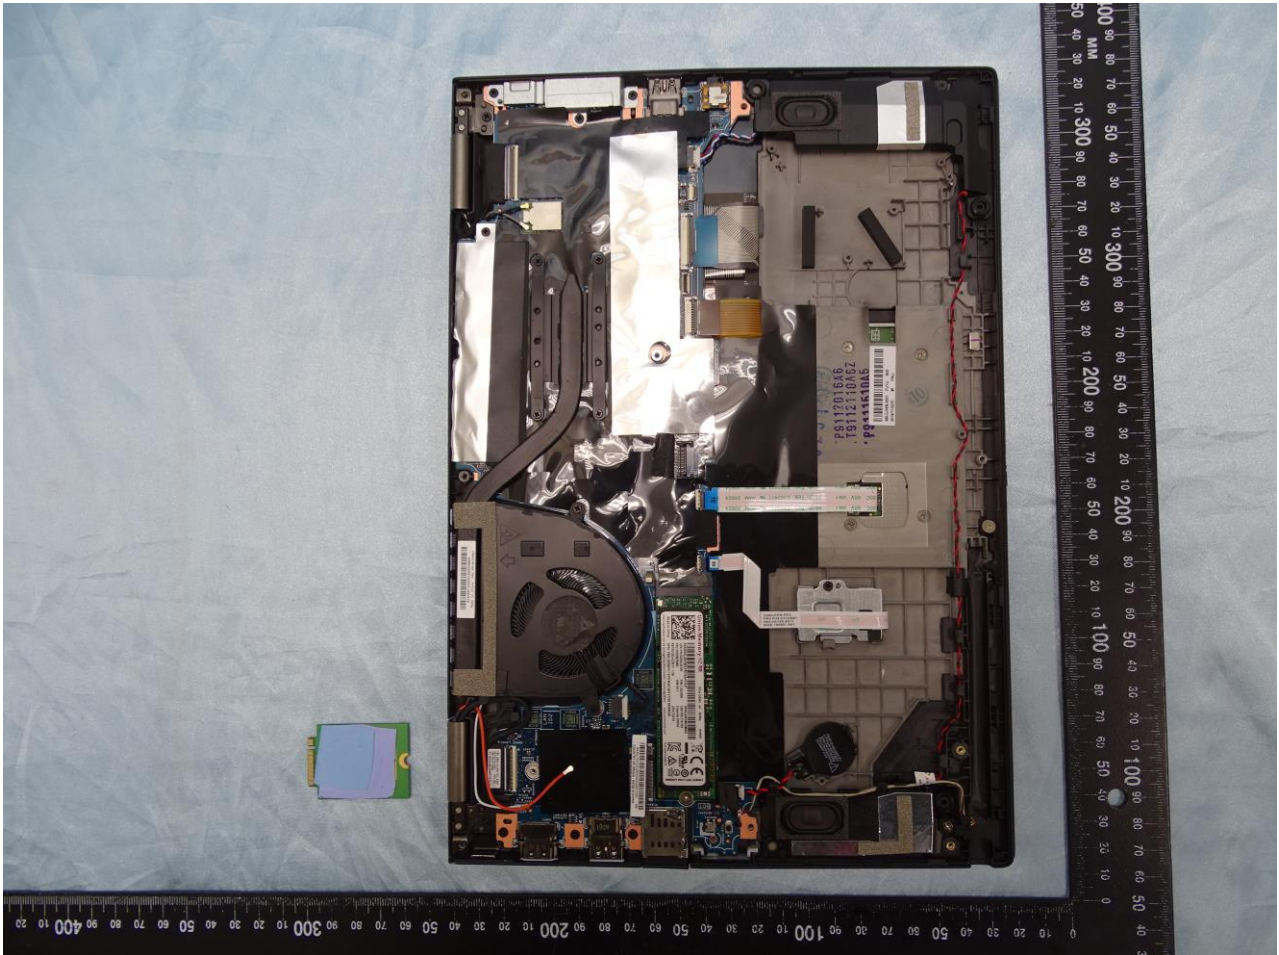

3. Internal Photograph of EUT

Brand Name: Lenovo / Model Name: TP00107B

Brand Name: Lenovo / Model Name: TP00107B

Brand Name: Lenovo / Model Name: TP00107B

Brand Name: Lenovo / Model Name: TP00107B

Brand Name: Lenovo / Model Name: TP00107B

Brand Name: Lenovo / Model Name: TP00107B

WWAN Module

Brand Name: Lenovo / Model Name: TP00107B

Brand Name: Lenovo / Model Name: TP00107B

Brand Name: Lenovo / Model Name: TP00107B

Brand Name: Lenovo / Model Name: TP00107B