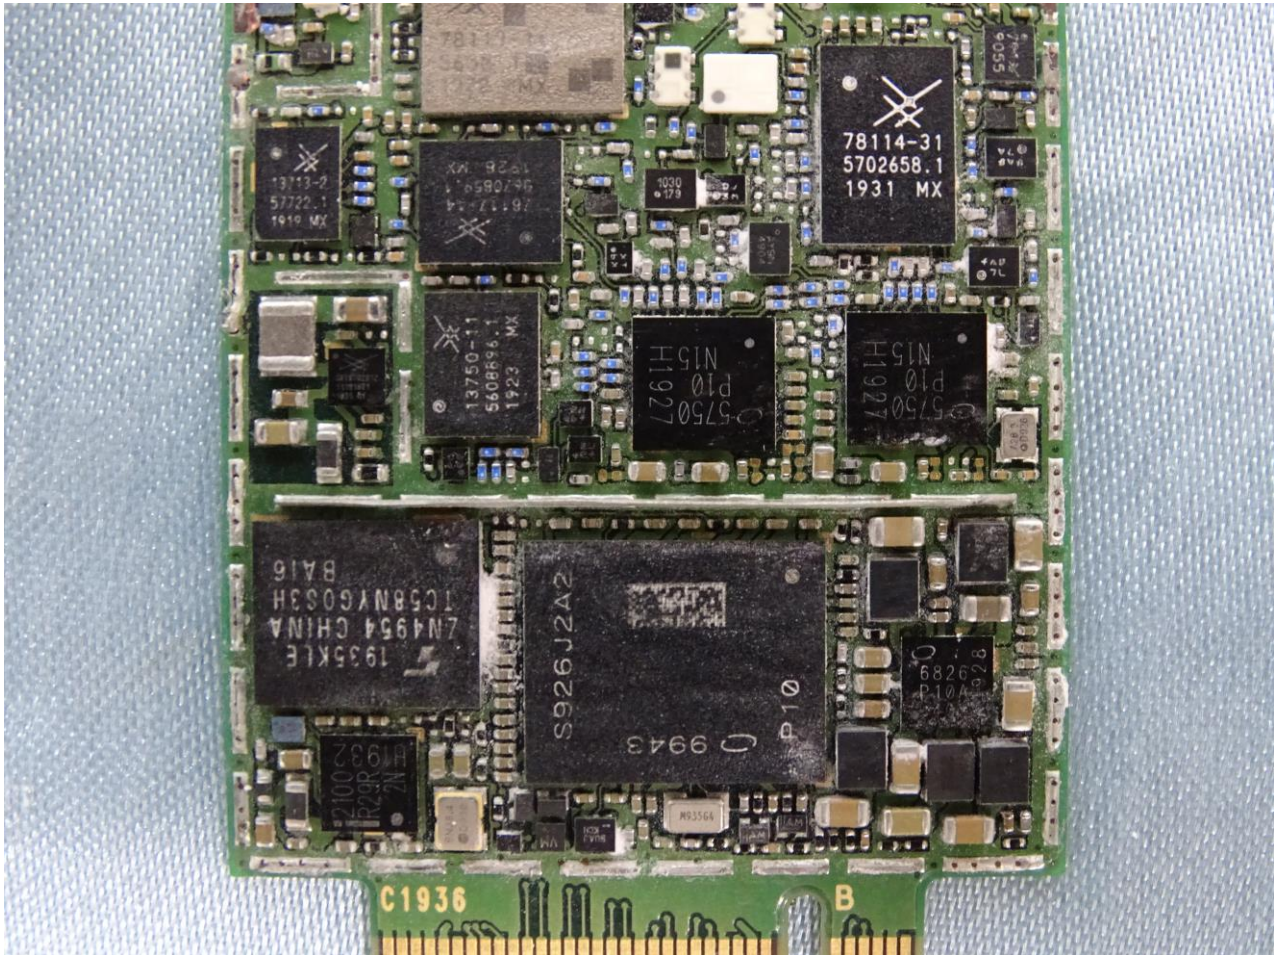

Brand Name: Lenovo / Model Name: TP00107B