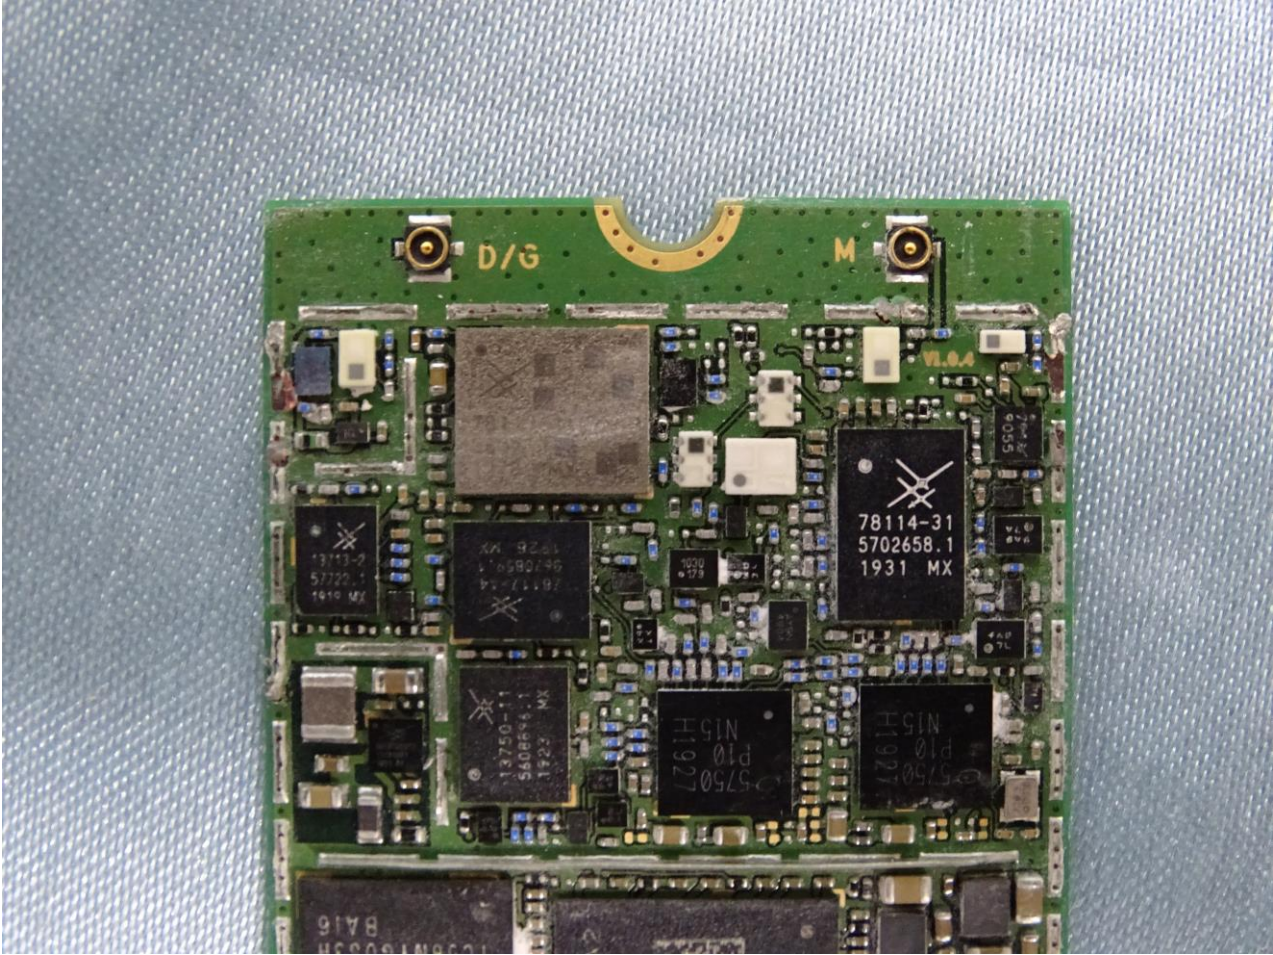

3. Internal Photograph of EUT

Brand Name: Lenovo / Model Name: TP00107B

Brand Name: Lenovo / Model Name: TP00107B

Brand Name: Lenovo / Model Name: TP00107B

Brand Name: Lenovo / Model Name: TP00107B

Brand Name: Lenovo / Model Name: TP00107B

Brand Name: Lenovo / Model Name: TP00107B

WWAN Module

Brand Name: Lenovo / Model Name: TP00107B

Brand Name: Lenovo / Model Name: TP00107B

Brand Name: Lenovo / Model Name: TP00107B

Brand Name: Lenovo / Model Name: TP00107B