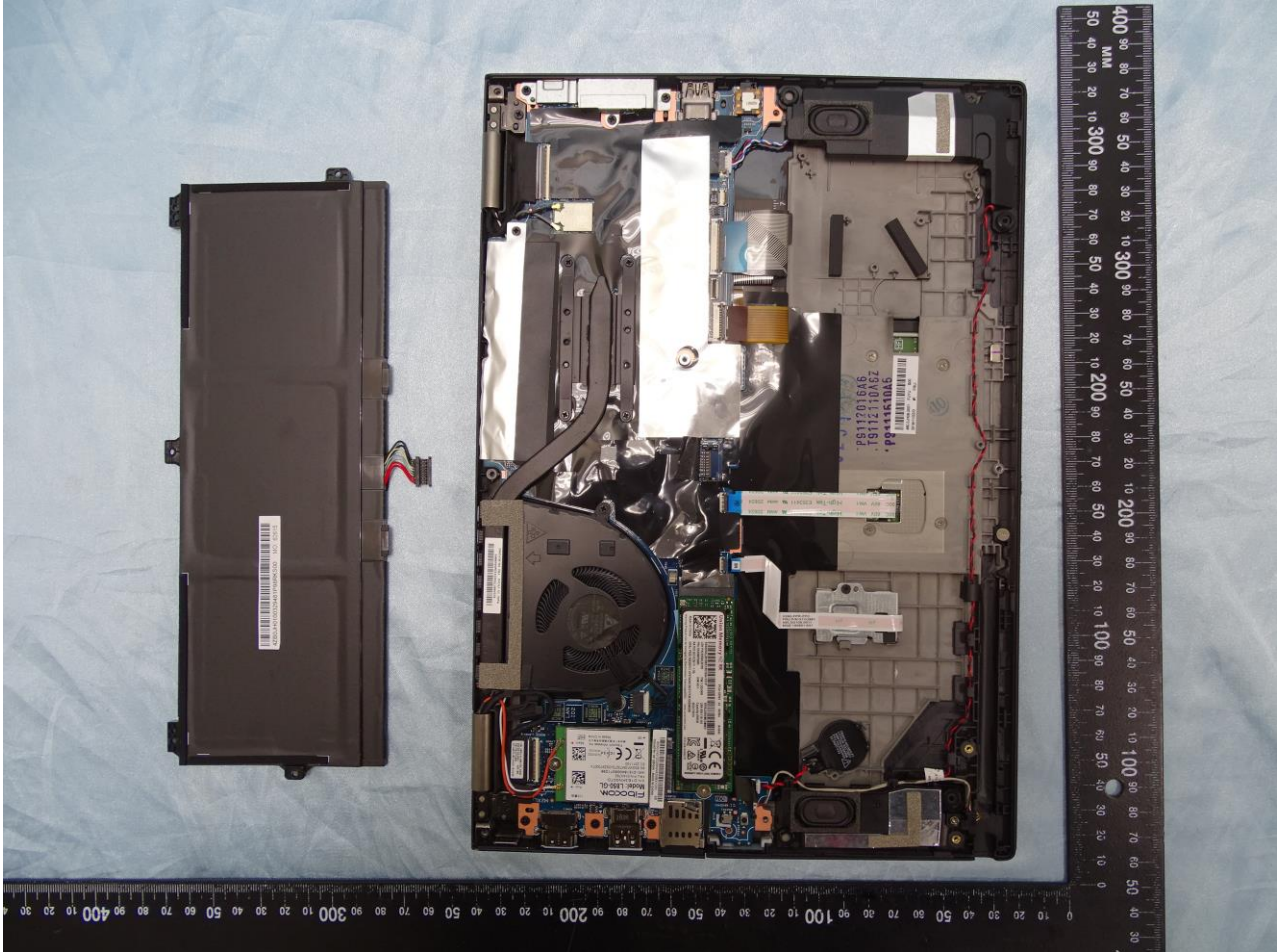

3. Internal Photograph of EUT

Brand Name: Lenovo / Model Name: TP00107B

Brand Name: Lenovo / Model Name: TP00107B

Brand Name: Lenovo / Model Name: TP00107B

Brand Name: Lenovo / Model Name: TP00107B

Brand Name: Lenovo / Model Name: TP00107B

Brand Name: Lenovo / Model Name: TP00107B

WWAN Module

Brand Name: Lenovo / Model Name: TP00107B

Brand Name: Lenovo / Model Name: TP00107B

Brand Name: Lenovo / Model Name: TP00107B

Brand Name: Lenovo / Model Name: TP00107B