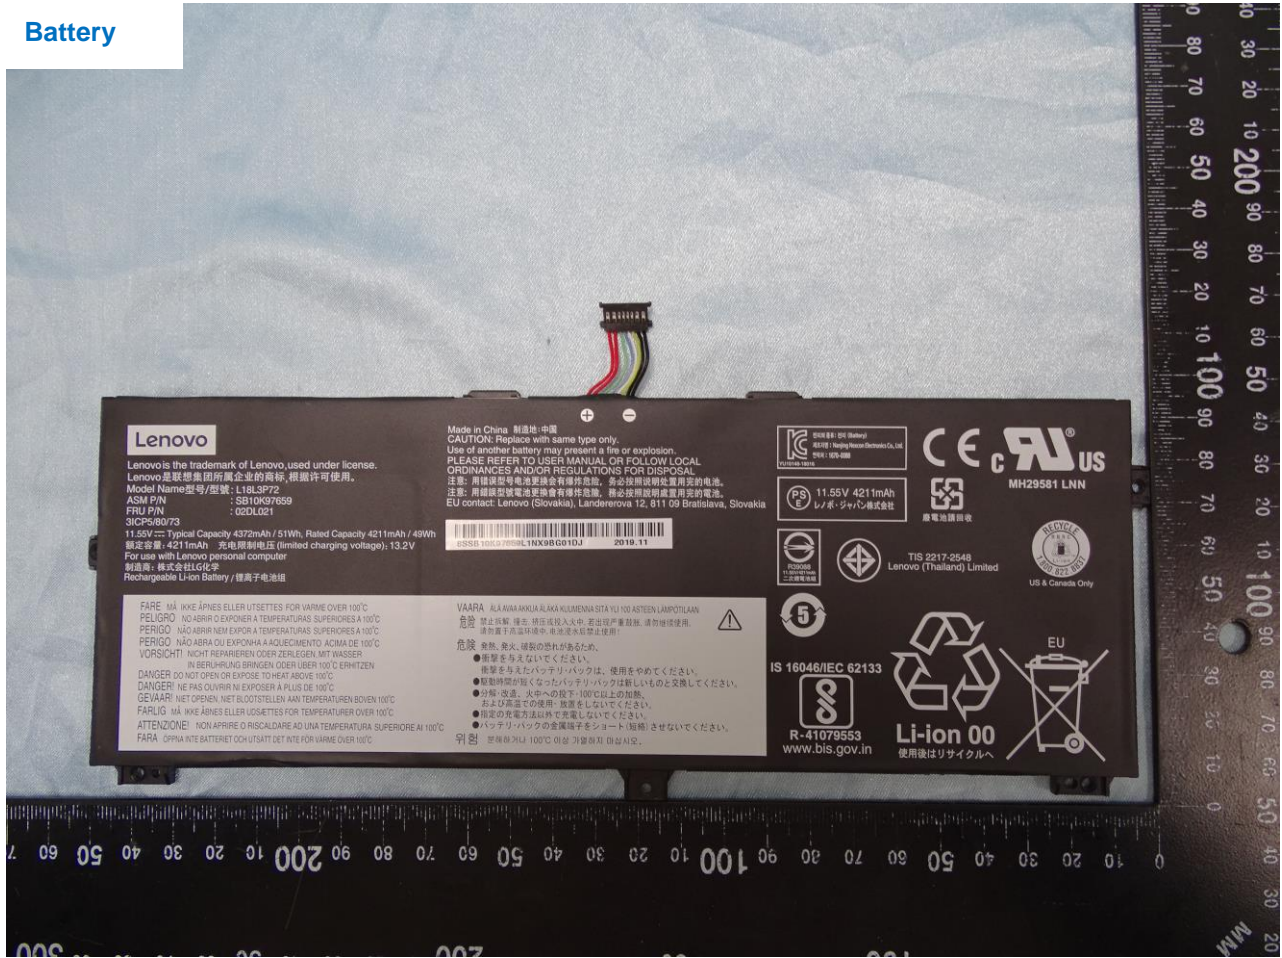

Brand Name: Lenovo / Model Name: TP00107B

Battery