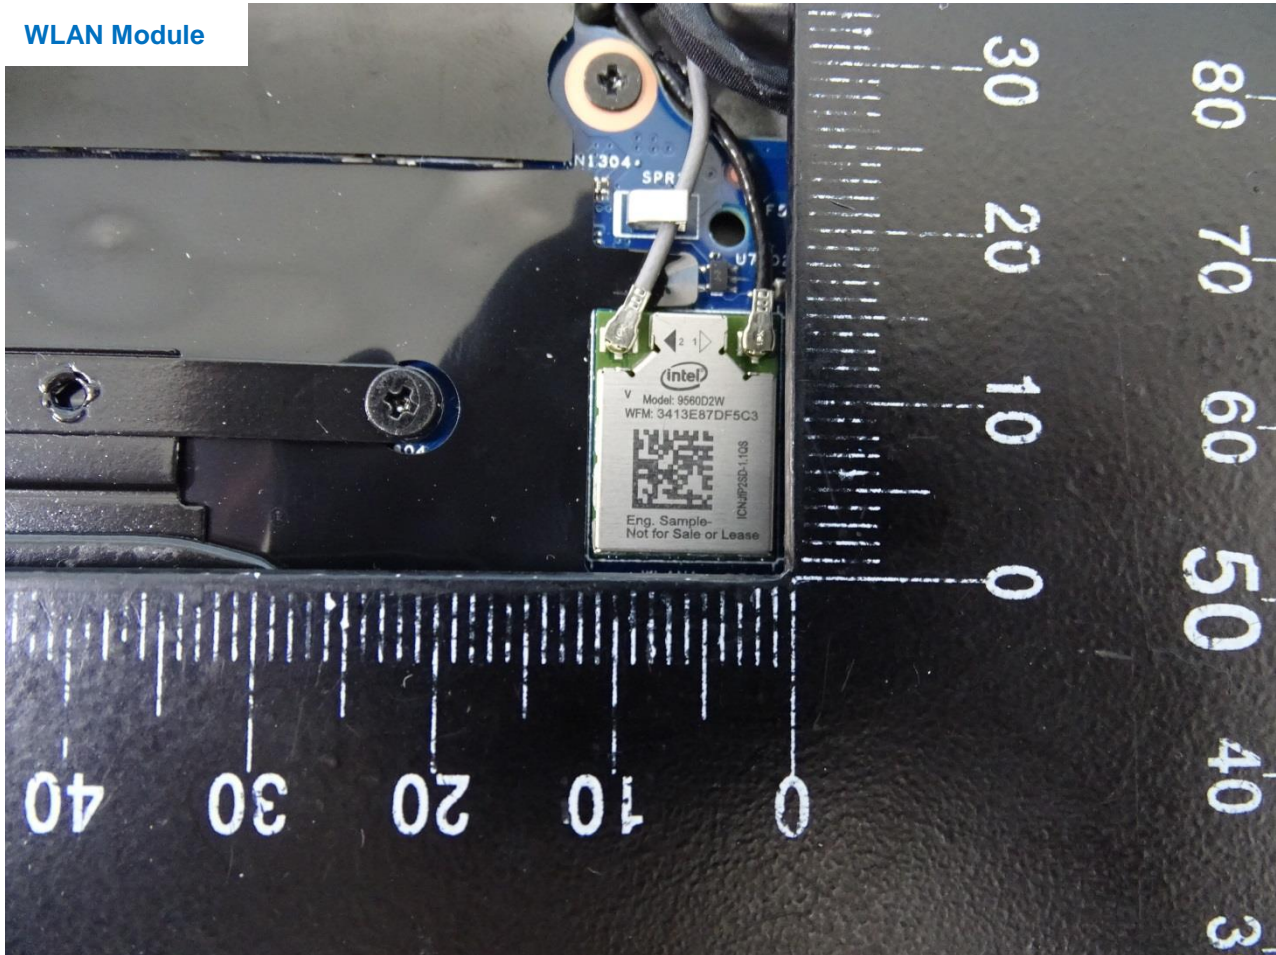

WWAN Module

Brand Name: Lenovo / Model Name: TP00107A

Brand Name: Lenovo / Model Name: TP00107A

WLAN Module

Brand Name: Lenovo / Model Name: TP00107A

WWAN Main Antenna for Sample 1 and Sample 3

Brand Name: Lenovo / Model Name: TP00107A