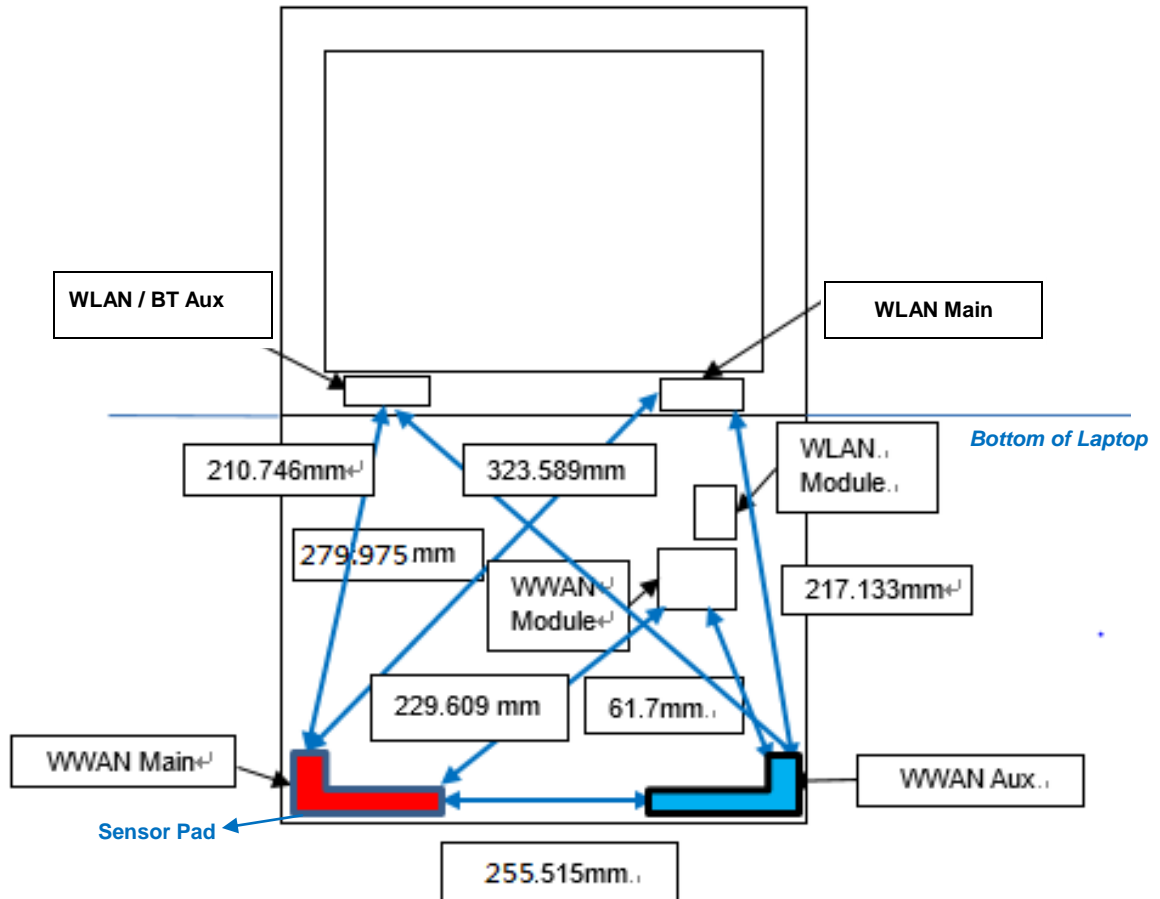

### Appendix D. Antenna Location

The separation distance for antenna to edge:

Antenna	To Bottom of Laptop (mm)
WWAN Main Antenna	10.45
WLAN Main Antenna 1	9.84
WLAN/BT Aux Antenna 2	9.84

**Appendix D. SAR Test Setup Photos****Bottom of Laptop, Test Separation 0 mm****Bottom of Laptop, Test Separation 9 mm**