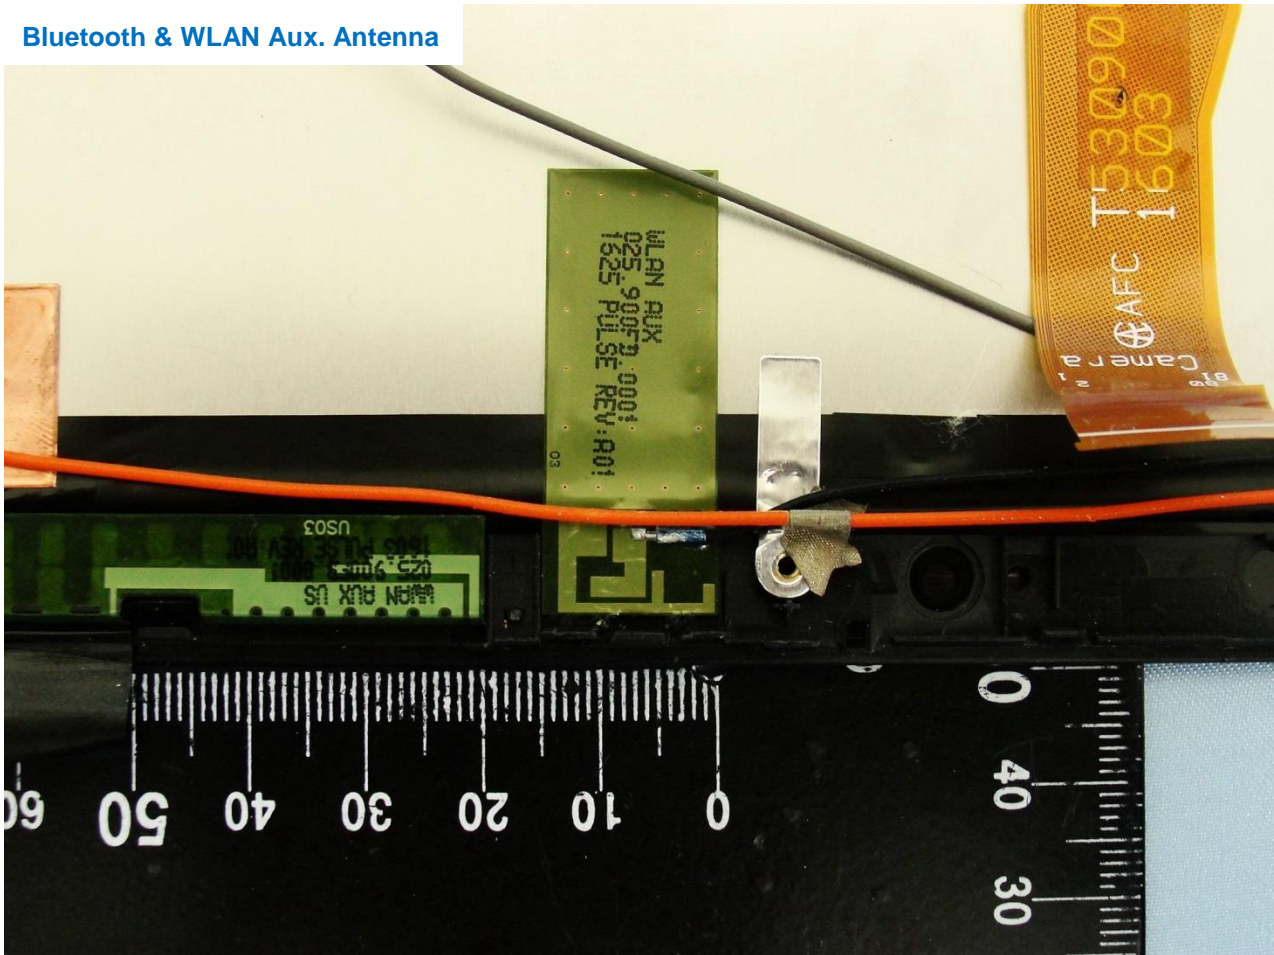

Brand Name: Lenovo / Model Name: TP00082A / Marketing Name: ThinkPad X1 Tablet Gen 2

Bluetooth & WLAN Aux. Antenna