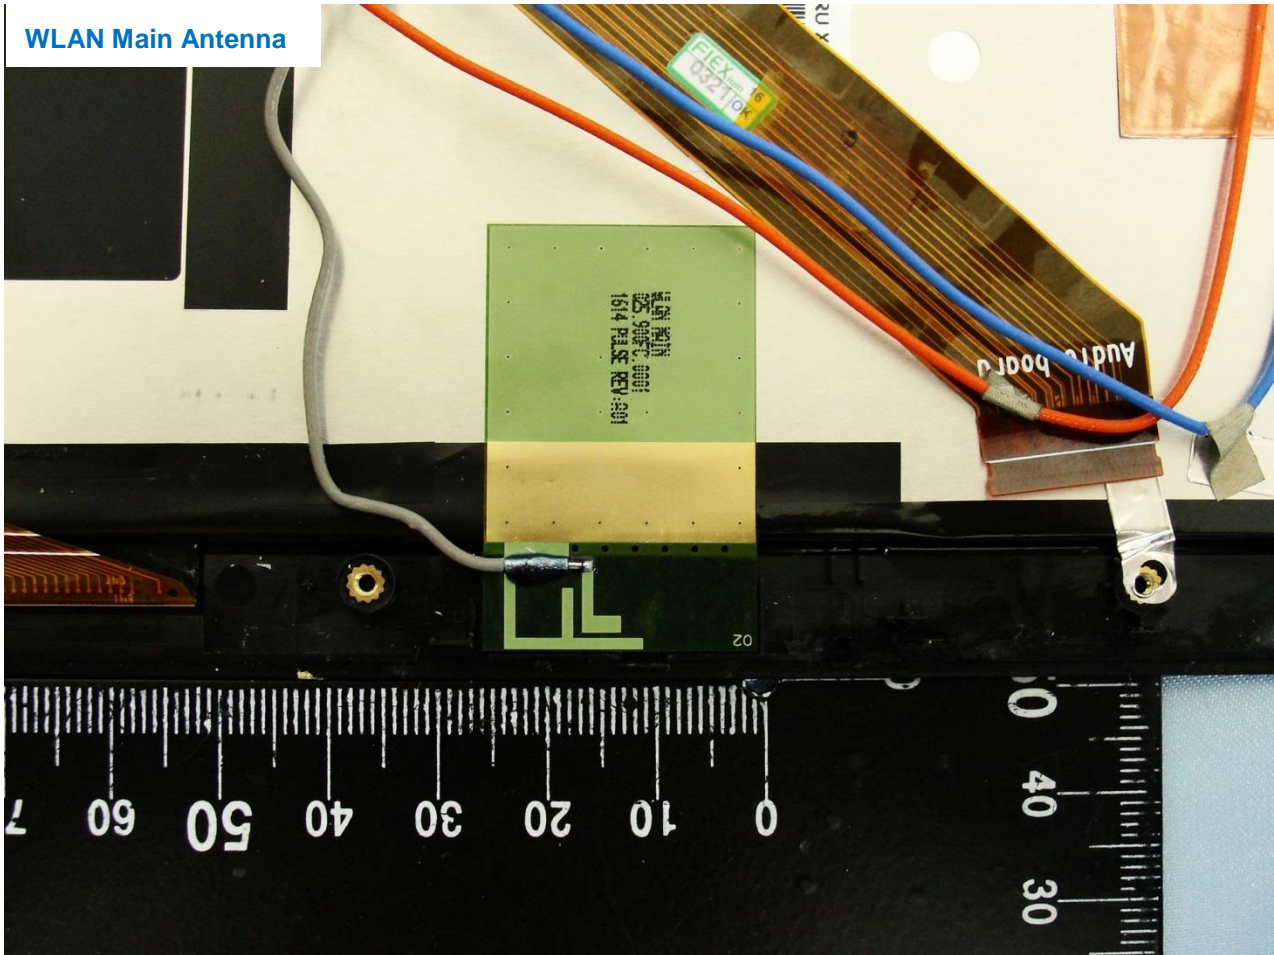

Brand Name: Lenovo / Model Name: TP00082A / Marketing Name: ThinkPad X1 Tablet Gen 2

WLAN Main Antenna