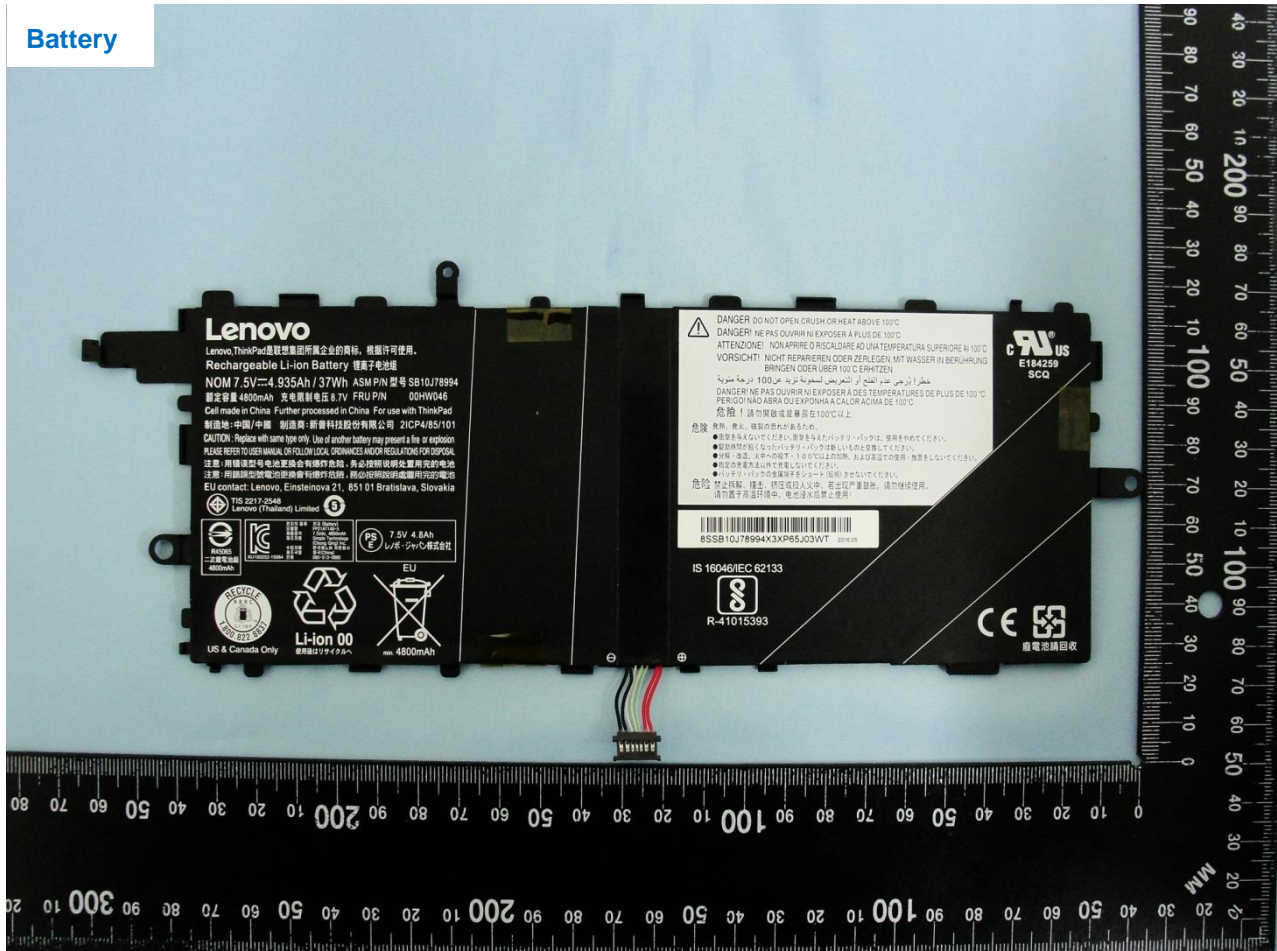

Brand Name: Lenovo / Model Name: TP00082A / Marketing Name: ThinkPad X1 Tablet Gen 2

Battery