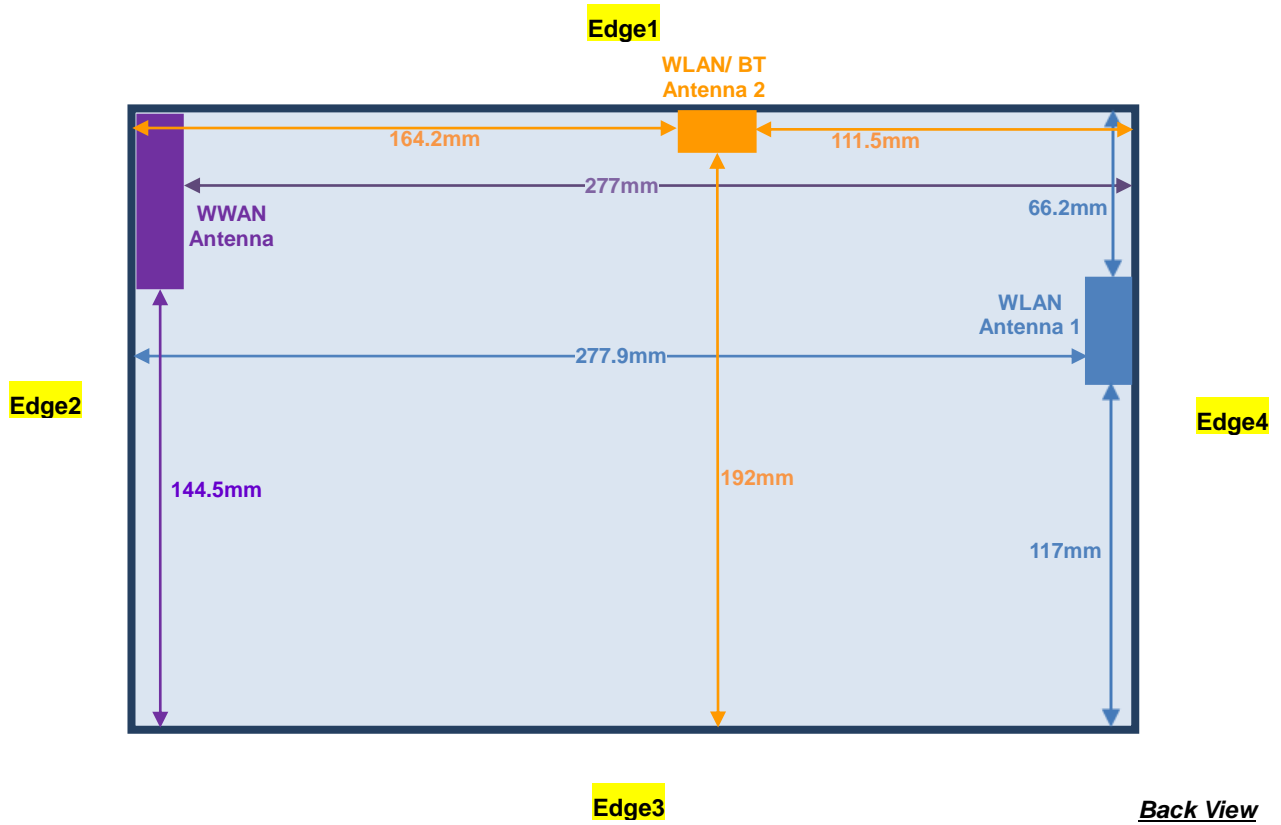

Appendix E. Antenna Location

<Tablet>

Appendix E. SAR Test Setup Photos

Bottom Face, Test Separation 0 mm

Bottom Face, Test Separation 11 mm

Edge1, Test Separation 0 mm

Edge2, Test Separation 0 mm

Edge4, Test Separation 0 mm