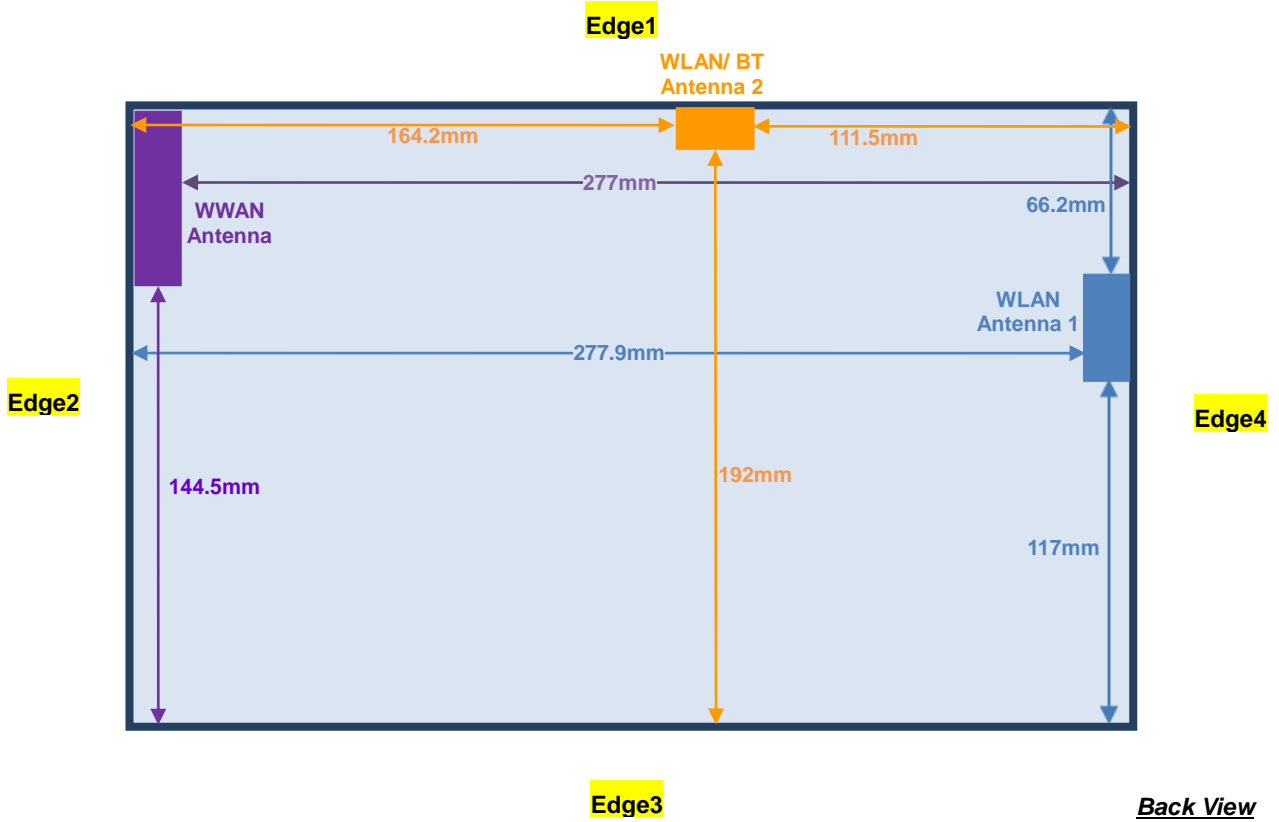

### Appendix E. Antenna Location

<Tablet>

**Appendix E. SAR Test Setup Photos**

**Bottom Face, Test Separation 0 mm**

**Bottom Face, Test Separation 11 mm**

**Edge1, Test Separation 0 mm**

**Edge2, Test Separation 0 mm**

**Edge4, Test Separation 0 mm**