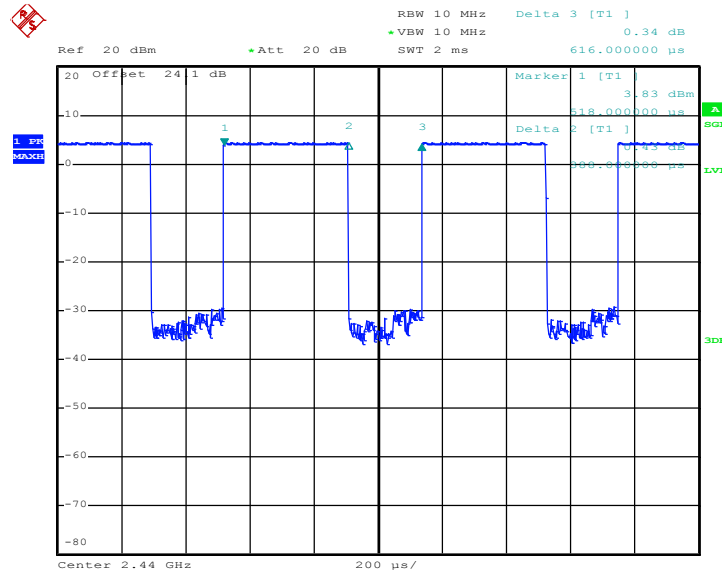

Appendix C. Duty Cycle Plots

Band	Duty Cycle(%)	T(us)	1/T(kHz)	VBW Setting
Bluetooth 4.1 – LE	62.99	388	2.58	3kHz

Bluetooth 4.1 – LE

Date: 19.SEP.2016 11:50:27