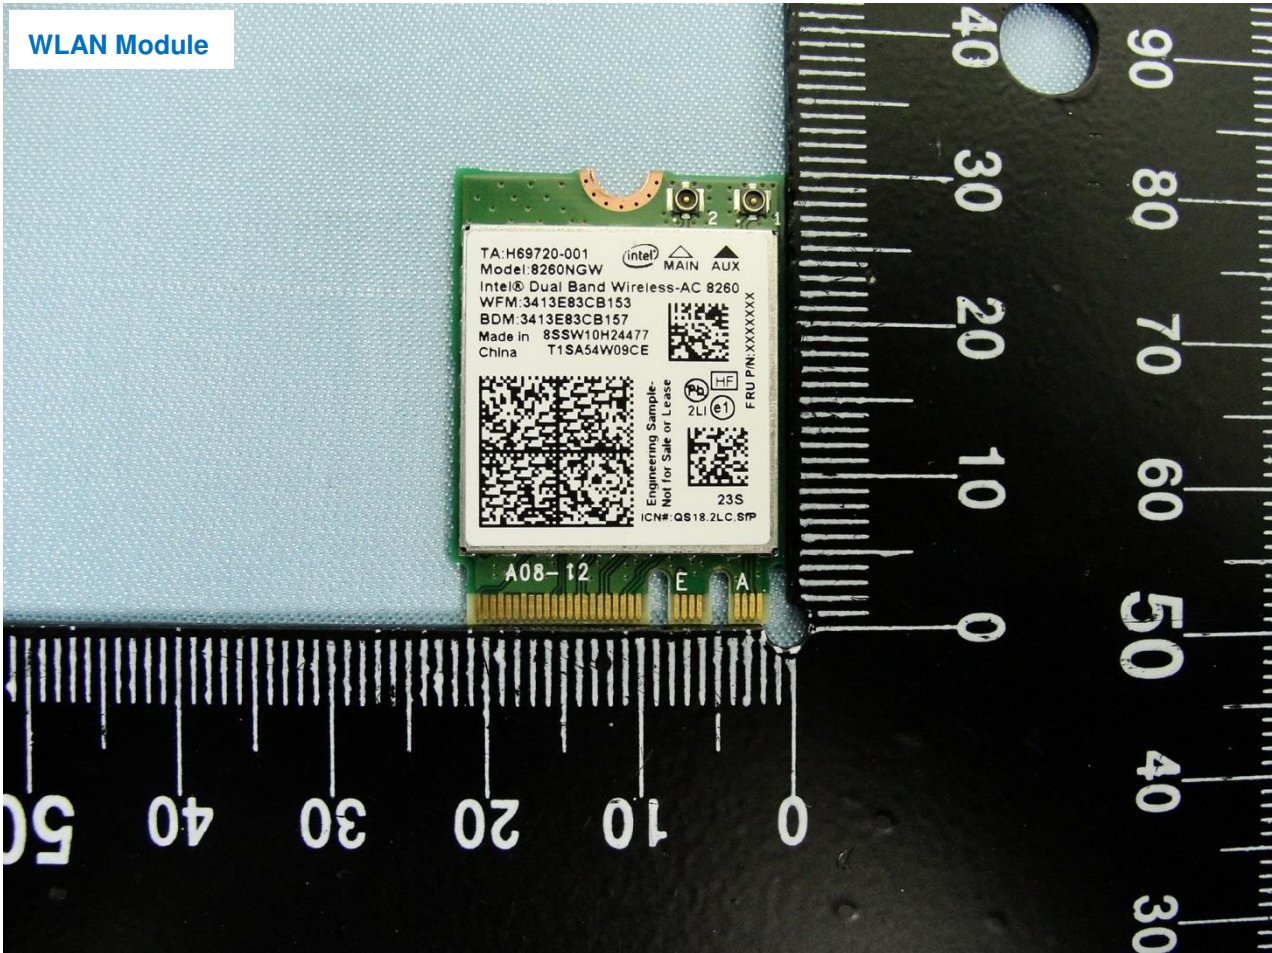

3. Internal Photograph of EUT

Brand Name: Lenovo / Model Name: TP00076BUC

Brand Name: Lenovo / Model Name: TP00076BUC

Brand Name: Lenovo / Model Name: TP00076BUC

Brand Name: Lenovo / Model Name: TP00076BUC

Brand Name: Lenovo / Model Name: TP00076BUC

WLAN Module

Brand Name: Lenovo / Model Name: TP00076BUC

Brand Name: Lenovo / Model Name: TP00076BUC

Brand Name: Lenovo / Model Name: TP00076BUC

Brand Name: Lenovo / Model Name: TP00076BUC