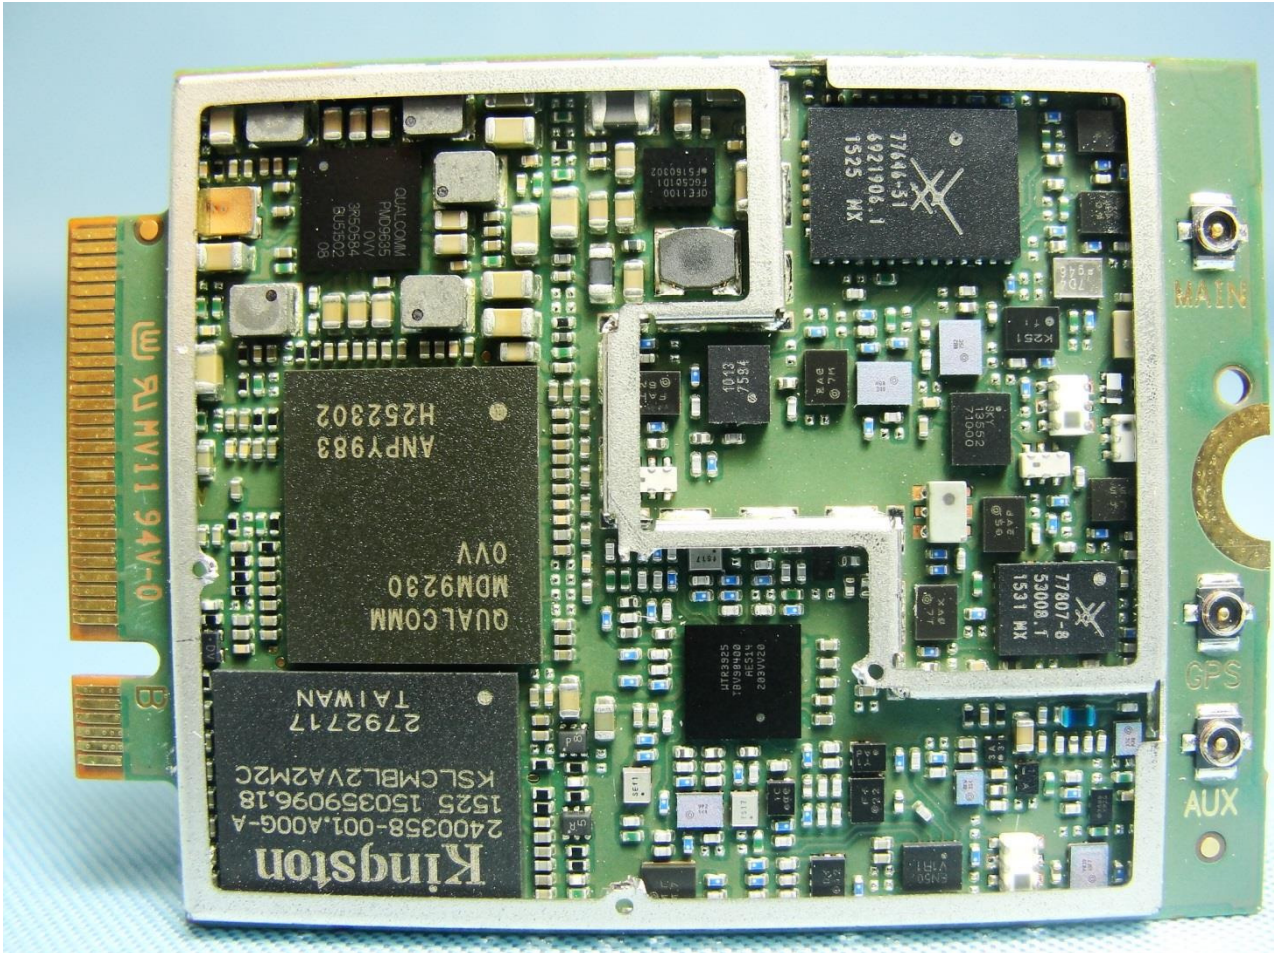

Brand Name: Lenovo / Model Name: TP00076BUC