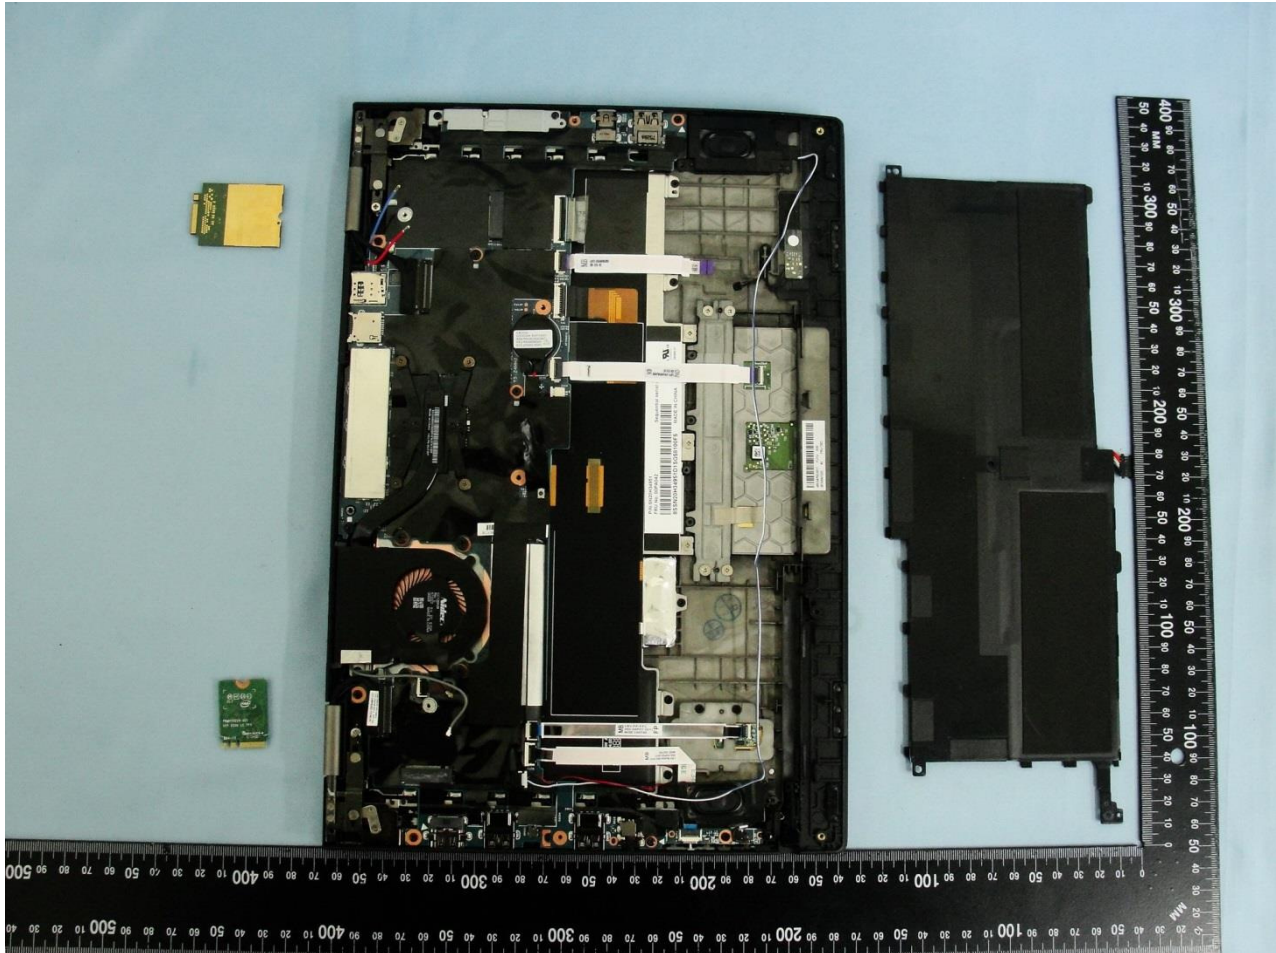

3. Internal Photograph of EUT

Brand Name: Lenovo / Model Name: TP00076BUC

Brand Name: Lenovo / Model Name: TP00076BUC

Brand Name: Lenovo / Model Name: TP00076BUC

Brand Name: Lenovo / Model Name: TP00076BUC

Brand Name: Lenovo / Model Name: TP00076BUC

WLAN Module

Brand Name: Lenovo / Model Name: TP00076BUC

Brand Name: Lenovo / Model Name: TP00076BUC

Brand Name: Lenovo / Model Name: TP00076BUC

Brand Name: Lenovo / Model Name: TP00076BUC