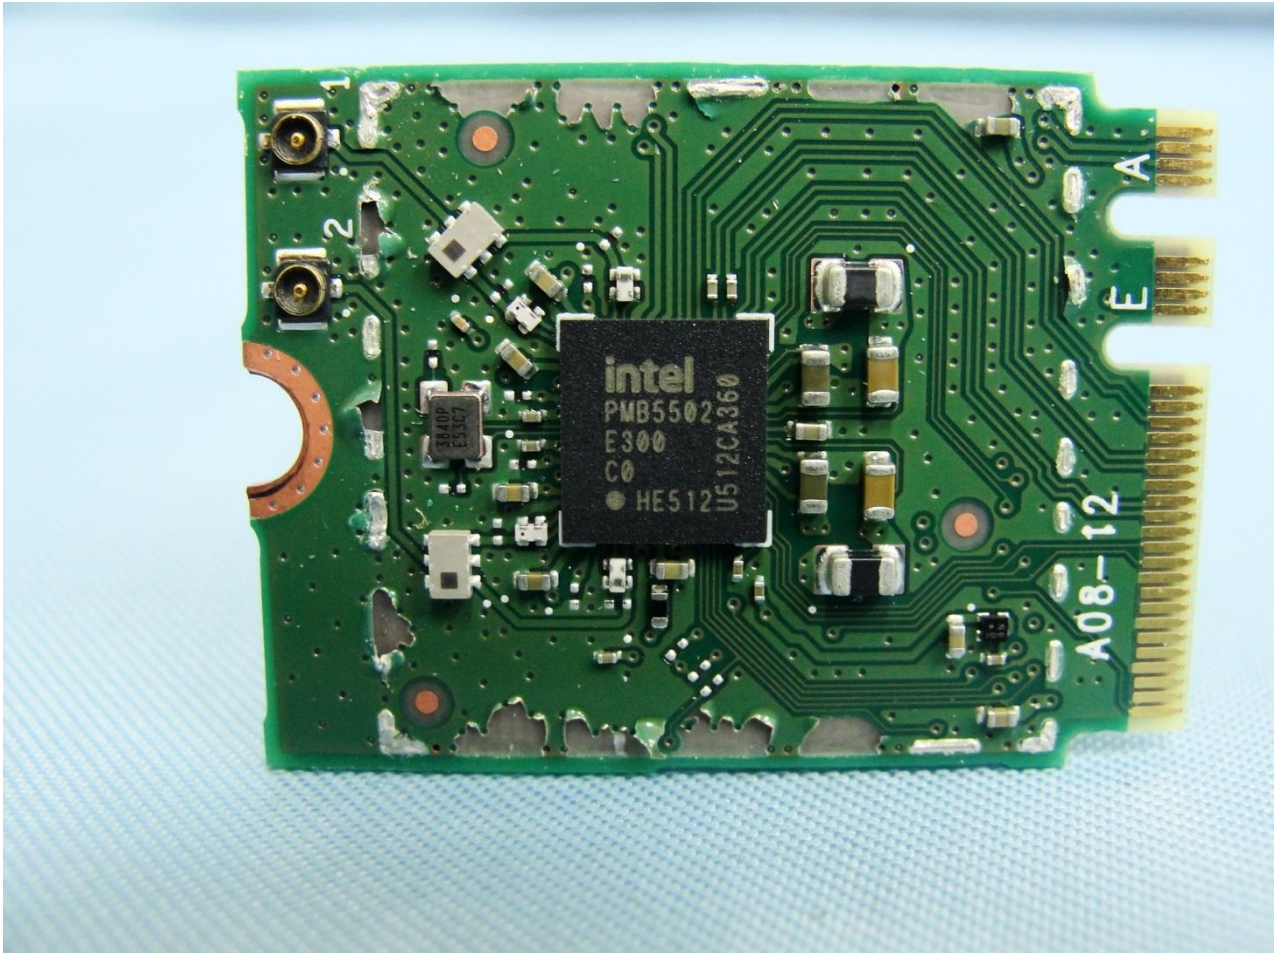

3. Internal Photograph of EUT

Brand Name: Lenovo / Model Name: TP00076BUC

Brand Name: Lenovo / Model Name: TP00076BUC

Brand Name: Lenovo / Model Name: TP00076BUC

Brand Name: Lenovo / Model Name: TP00076BUC

Brand Name: Lenovo / Model Name: TP00076BUC

WLAN Module

Brand Name: Lenovo / Model Name: TP00076BUC

Brand Name: Lenovo / Model Name: TP00076BUC

Brand Name: Lenovo / Model Name: TP00076BUC

Brand Name: Lenovo / Model Name: TP00076BUC