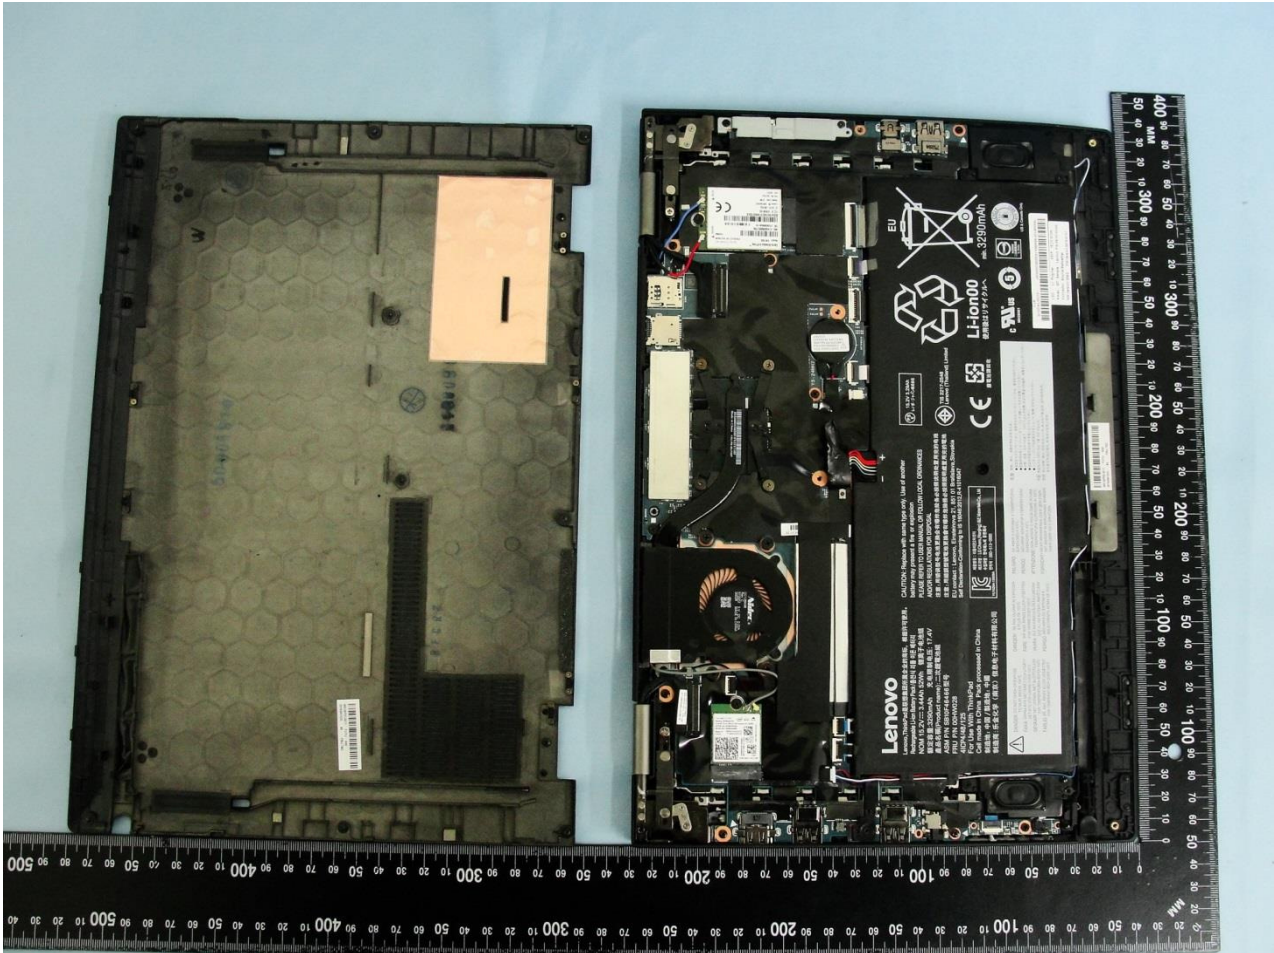

3. Internal Photograph of EUT

Brand Name: Lenovo / Model Name: TP00076BUC

Brand Name: Lenovo / Model Name: TP00076BUC

Brand Name: Lenovo / Model Name: TP00076BUC

Brand Name: Lenovo / Model Name: TP00076BUC

Brand Name: Lenovo / Model Name: TP00076BUC

WLAN Module

Brand Name: Lenovo / Model Name: TP00076BUC

Brand Name: Lenovo / Model Name: TP00076BUC

Brand Name: Lenovo / Model Name: TP00076BUC

Brand Name: Lenovo / Model Name: TP00076BUC