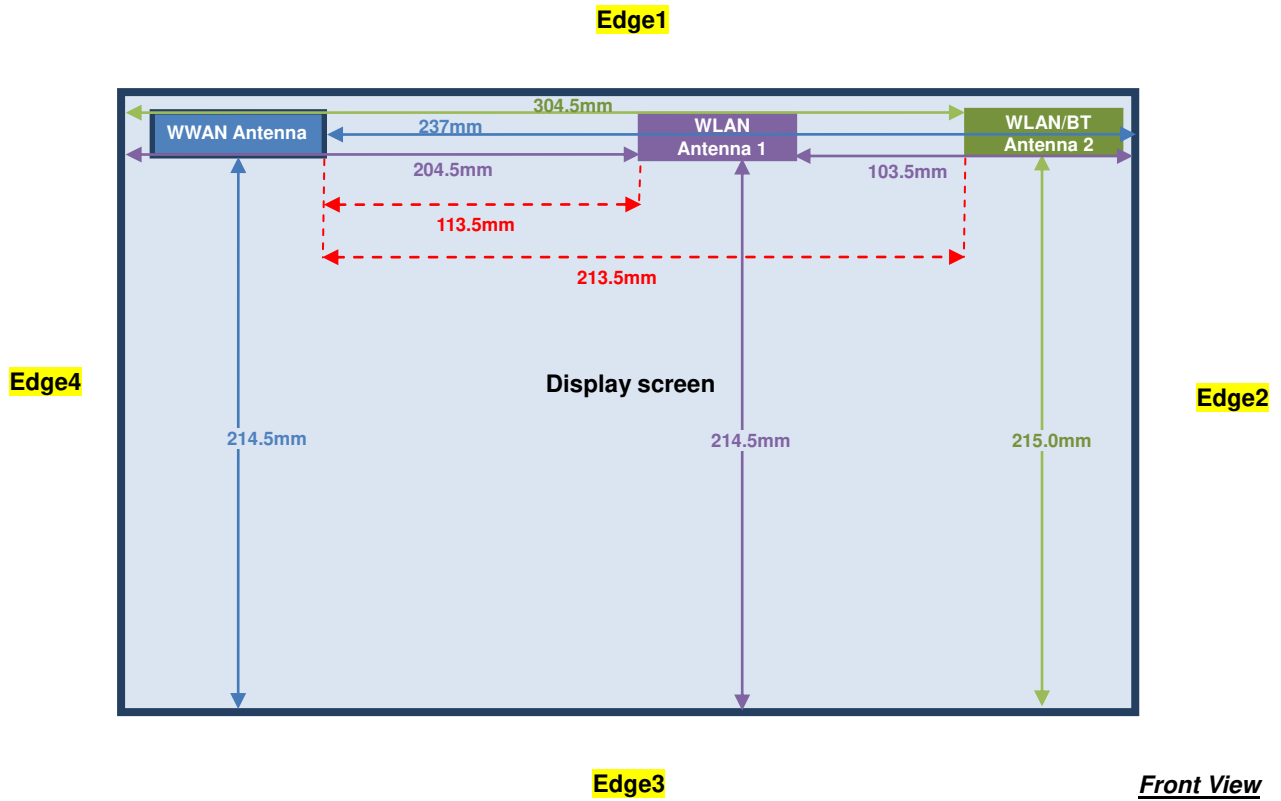

Appendix D. Antenna Location

<For Tablet>

<For Laptop>

Appendix D. SAR Test Setup Photos

Bottom Face, Test Separation 0 mm

Bottom Face, Test Separation 14 mm

Edge1, Test Separation 0 mm

Edge1, Test Separation 20 mm

Edge4, Test Separation 0 mm