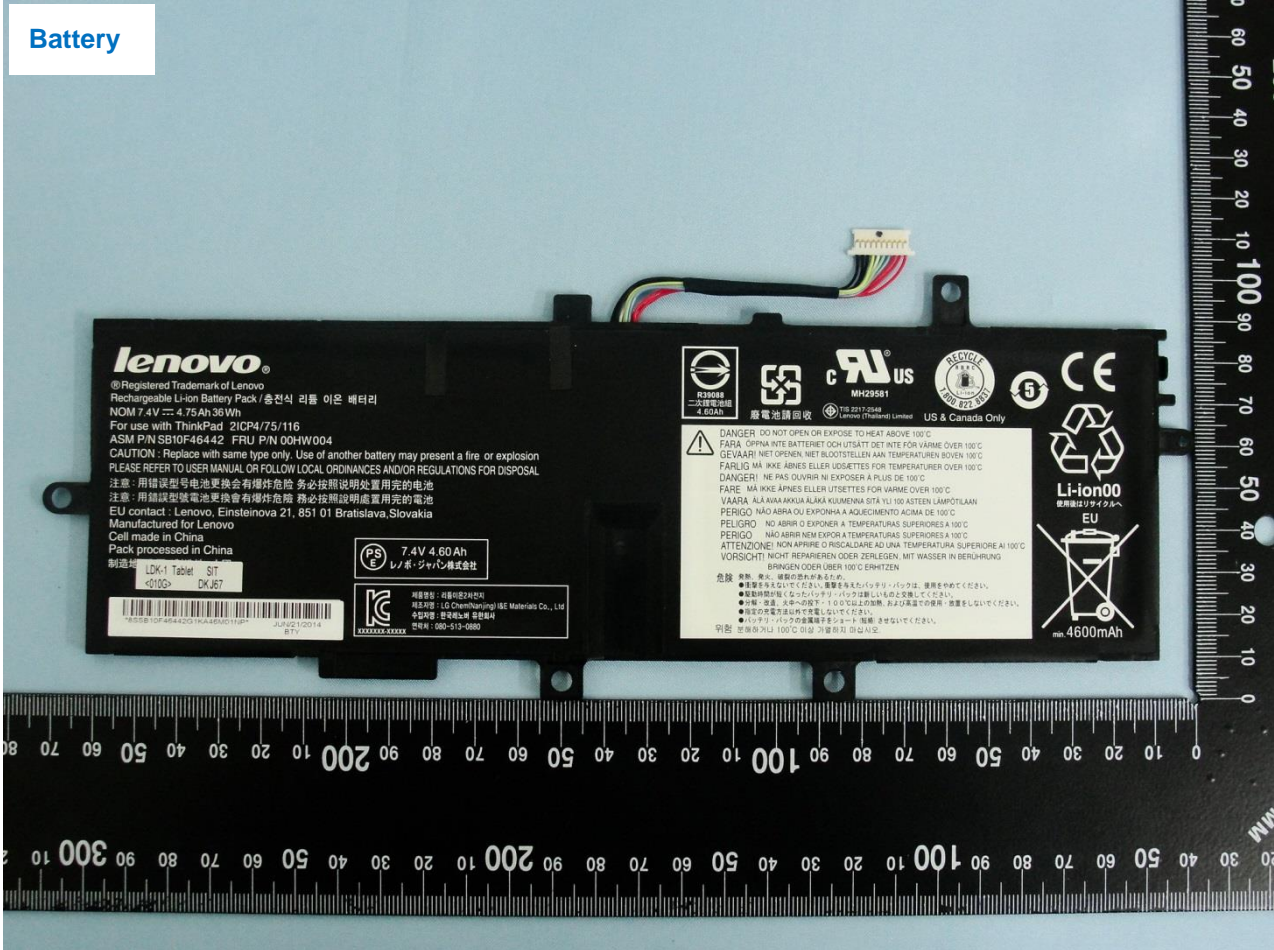

Brand Name: Lenovo/ Model Name: TP00065A/ Model Type: 20CG;20CH

Battery