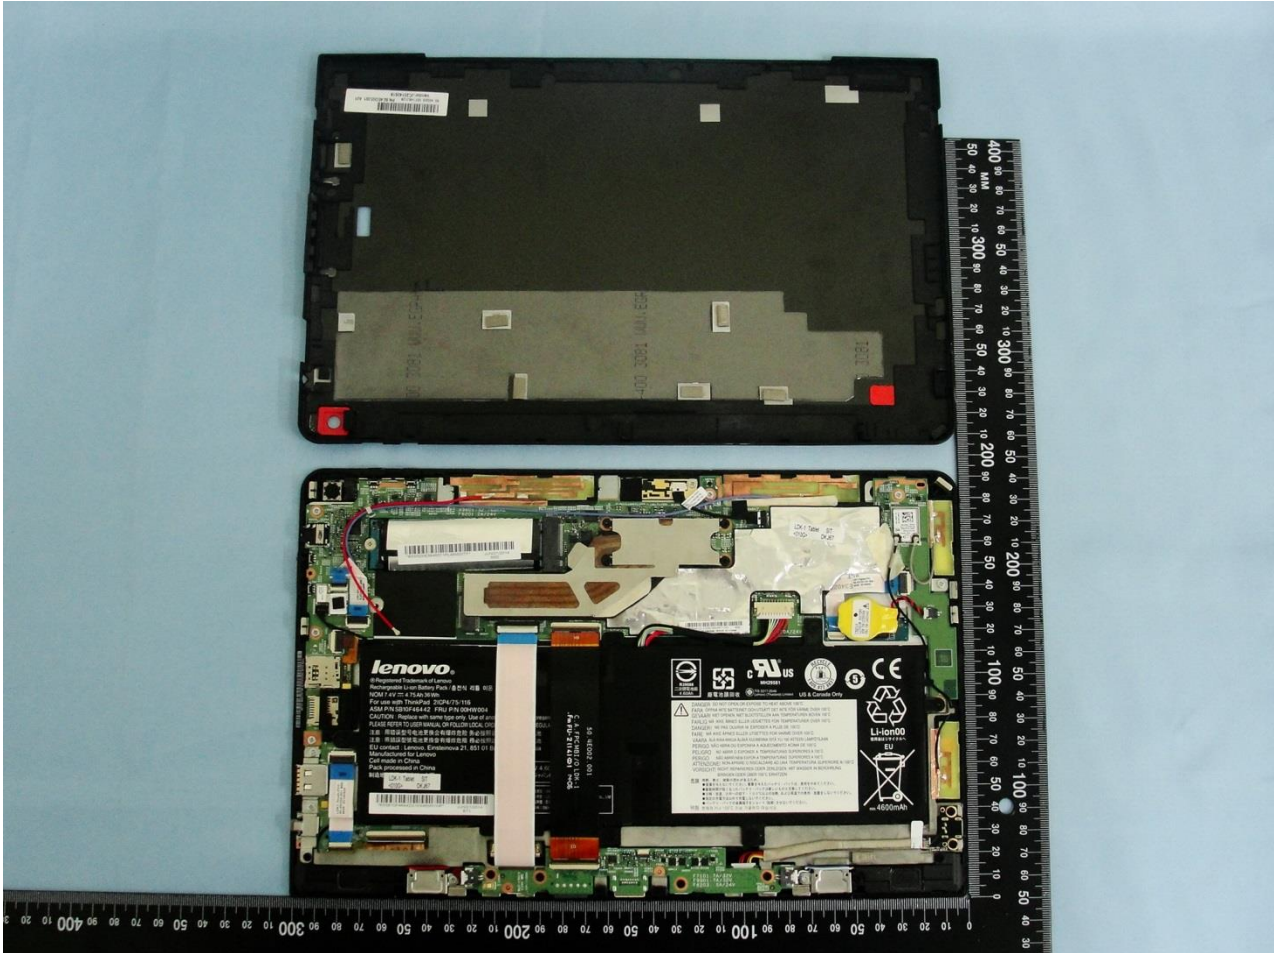

Brand Name: Lenovo / Model Name: TP00065A

Model Type: 20CG;20CH / Marketing Name: ThinkPad Helix

Brand Name: Lenovo / Model Name: TP00065A

Model Type: 20CG;20CH / Marketing Name: ThinkPad Helix

Brand Name: Lenovo / Model Name: TP00065A

Model Type: 20CG;20CH / Marketing Name: ThinkPad Helix

Brand Name: Lenovo / Model Name: TP00065A

Model Type: 20CG;20CH / Marketing Name: ThinkPad Helix

Brand Name: Lenovo / Model Name: TP00065A

Model Type: 20CG;20CH / Marketing Name: ThinkPad Helix