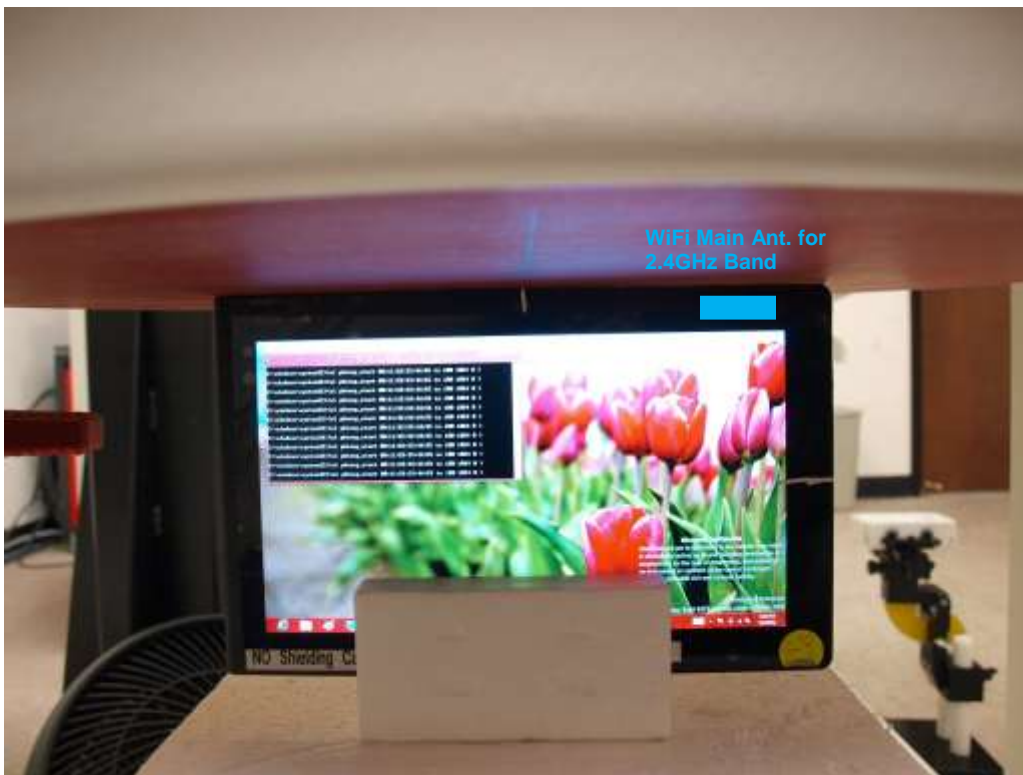

16. External Device Photos

Front View of the DUT

Rear/Bottom View of the DUT

17. Antenna Locations & Separation Distances

Front View

Elevation View from Edge 1

18. Setup Photos

Rear w/ 0 mm Separation

Rear (20° Tilt @Edge1)

Rear (20° Tilt @Edge3)

Edge 1 w/ 0 mm Separation

Edge 2 w/ 0 mm Separation

Edge 3 w/ 0 mm Separation

END OF REPORT