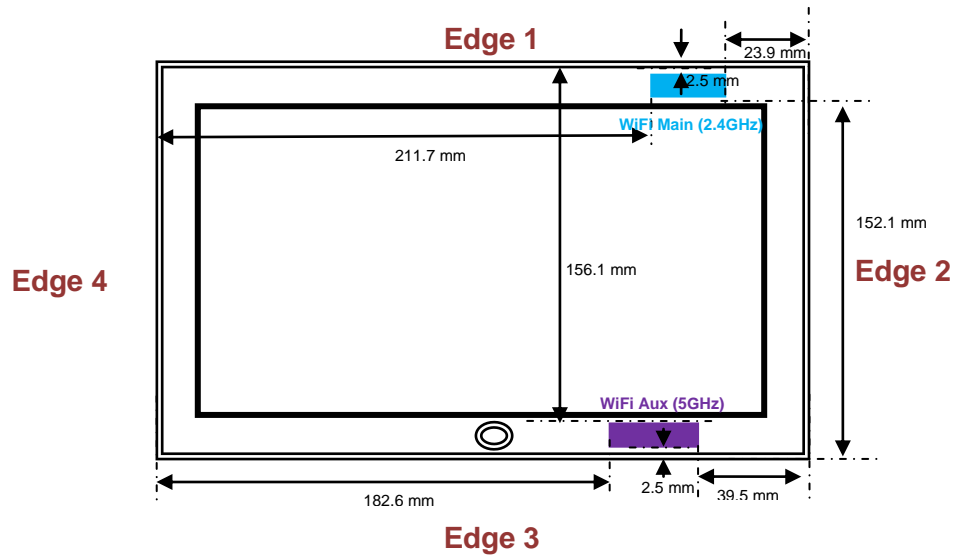

16. External Device Photos

Front View of the DUT

Rear/Bottom View of the DUT

17. Antenna Locations & Separation Distances

Front View

Elevation View from Edge 1

18. Setup Photos

Rear w/ 0 mm Separation

Rear (20° Tilt @Edge1)

Rear (20° Tilt @Edge3)

Edge 1 w/ 0 mm Separation

Edge 2 w/ 0 mm Separation

Edge 3 w/ 0 mm Separation

END OF REPORT