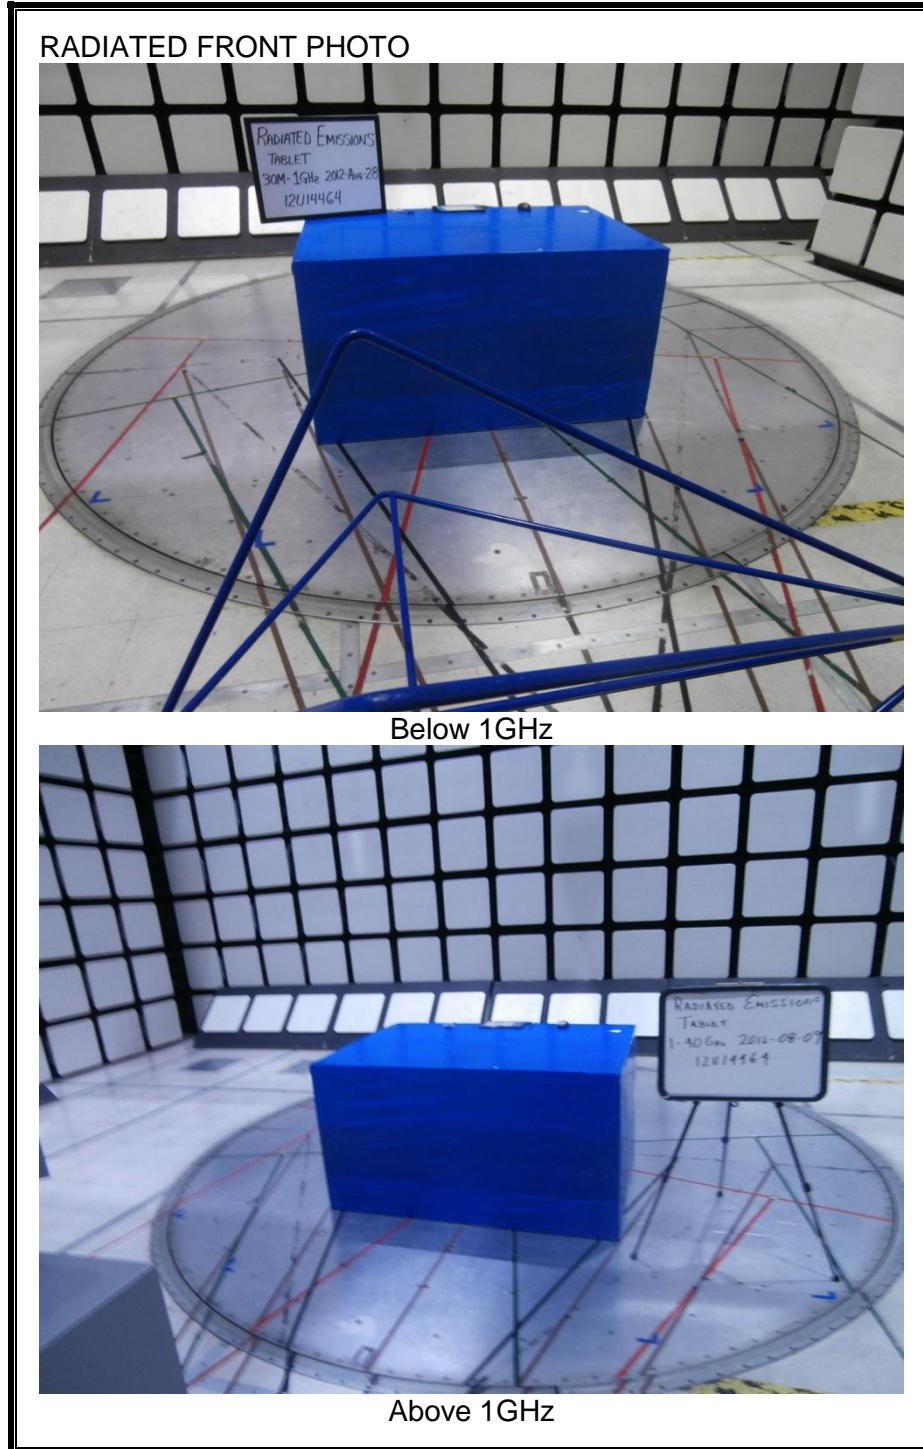

## 9. SETUP PHOTOS

### RADIATED RF MEASUREMENT SETUP

RADIATED BACK PHOTO

Below 1GHz

Above 1GHz

**RADIATED RF MEASUREMENT SETUP FOR PORTABLE CONFIGURATION**

**END OF REPORT**