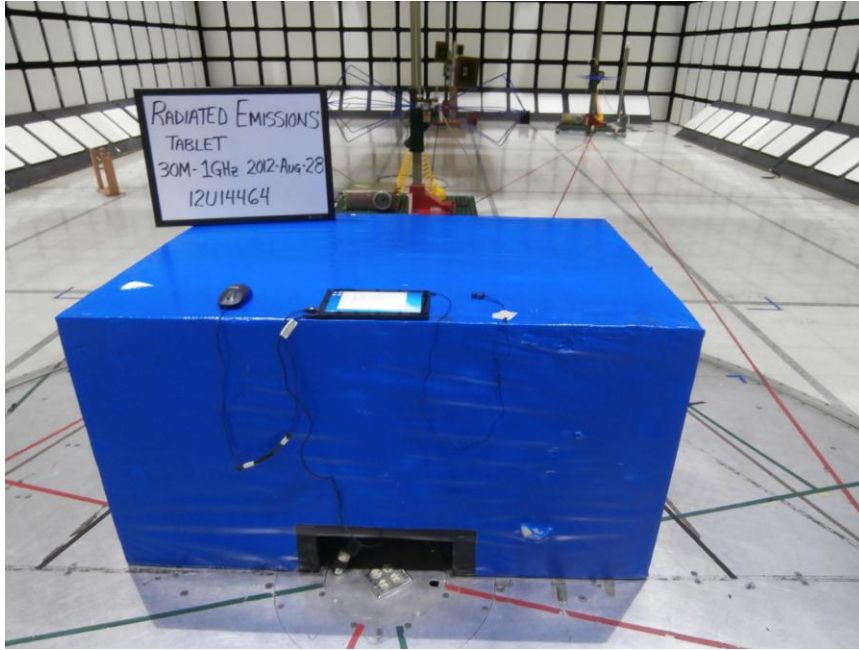

8. SETUP PHOTOS

RADIATED RF MEASUREMENT SETUP

RADIATED BACK PHOTO

Below 1GHz

Above 1GHz

RADIATED RF MEASUREMENT SETUP FOR PORTABLE CONFIGURATION

END OF REPORT