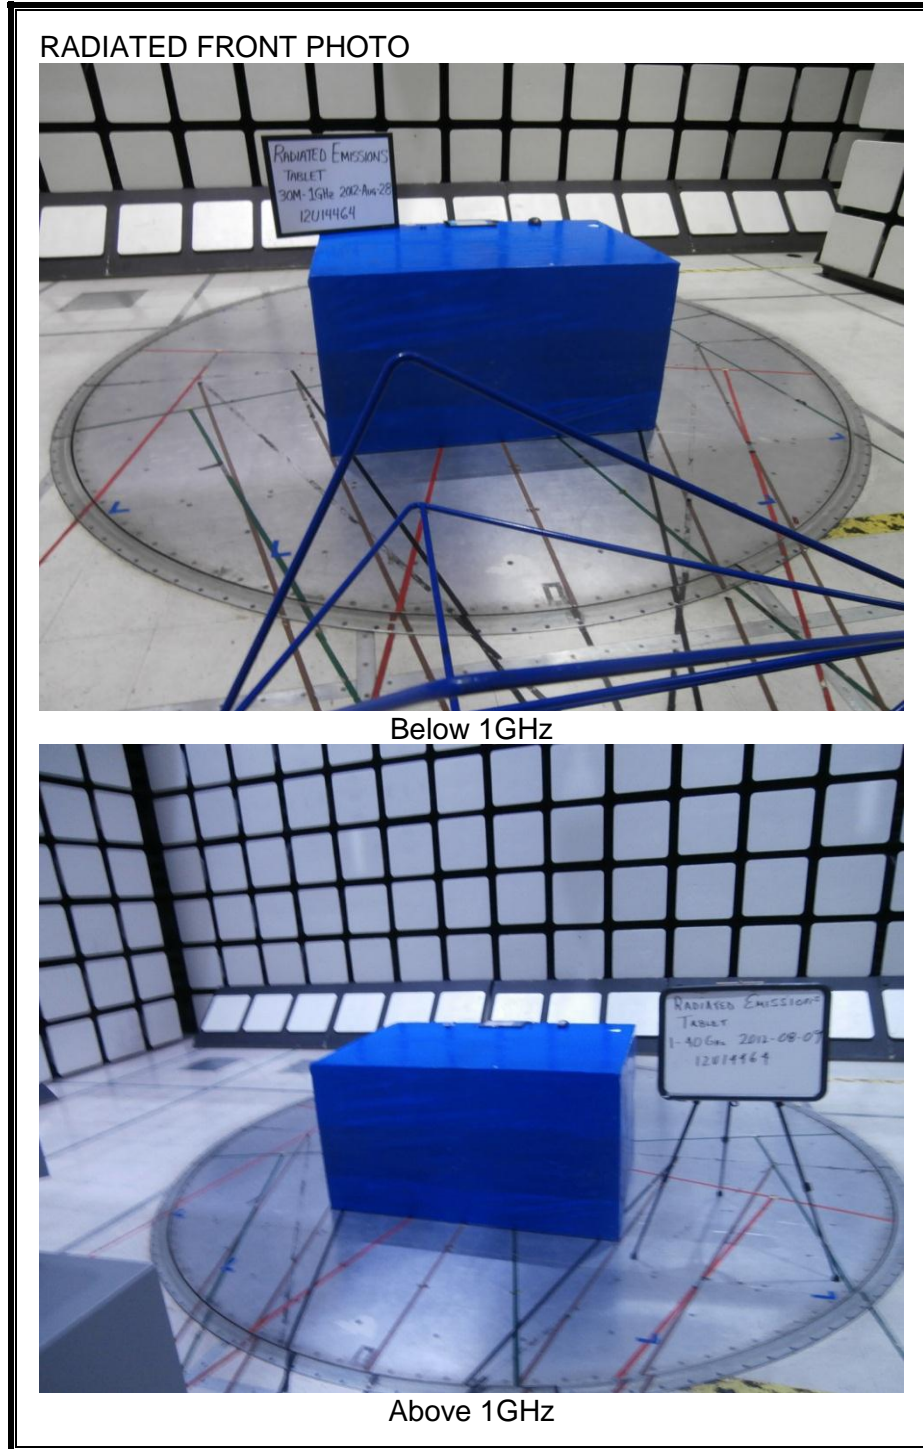

8. SETUP PHOTOS

RADIATED RF MEASUREMENT SETUP

RADIATED BACK PHOTO

Below 1GHz

Above 1GHz

RADIATED RF MEASUREMENT SETUP FOR PORTABLE CONFIGURATION

END OF REPORT