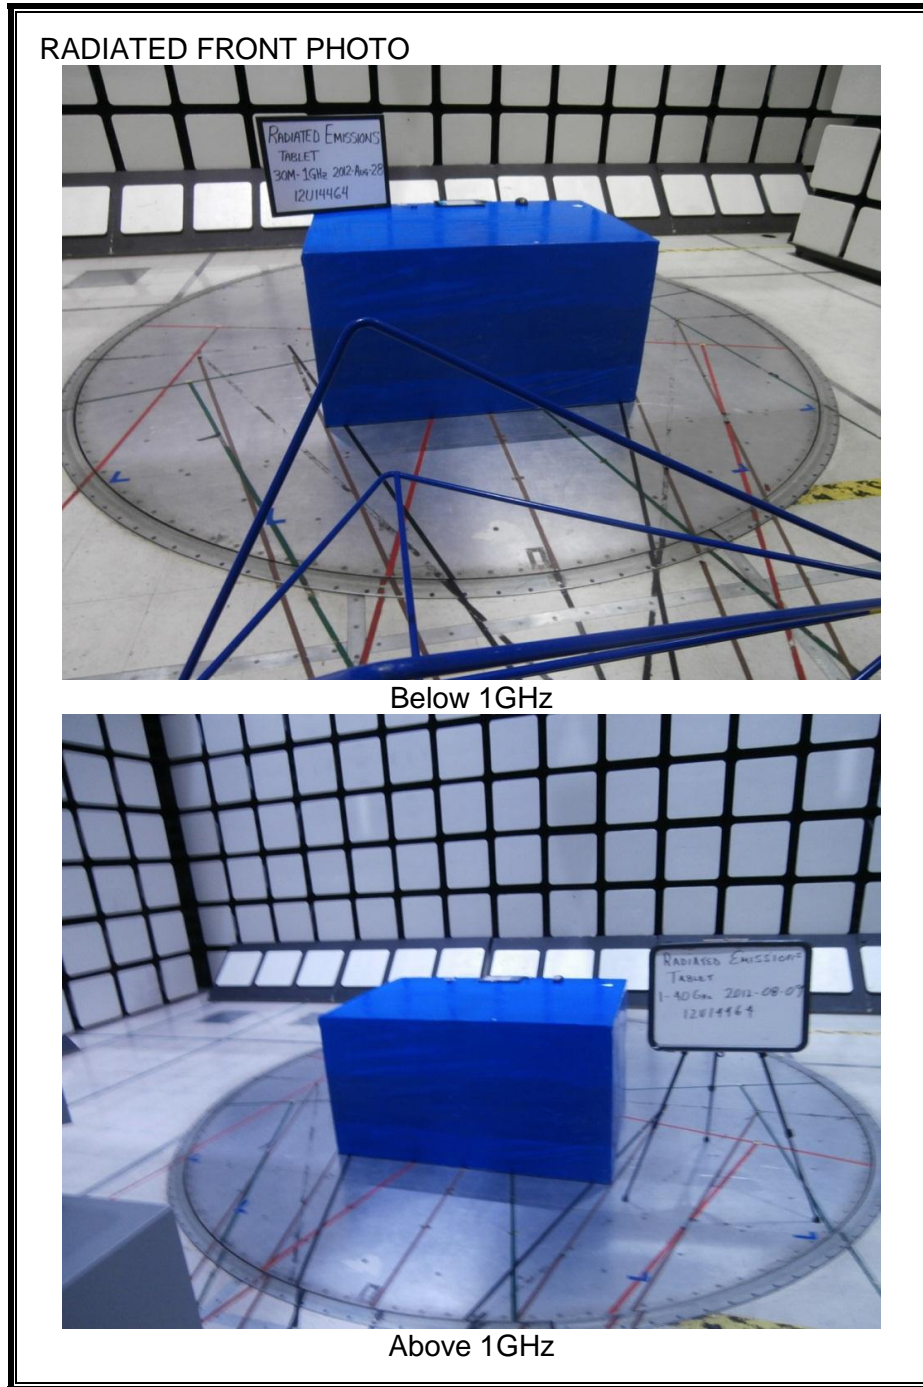

9. SETUP PHOTOS

RADIATED RF MEASUREMENT SETUP

RADIATED BACK PHOTO

Below 1GHz

Above 1GHz

RADIATED RF MEASUREMENT SETUP FOR PORTABLE CONFIGURATION

END OF REPORT