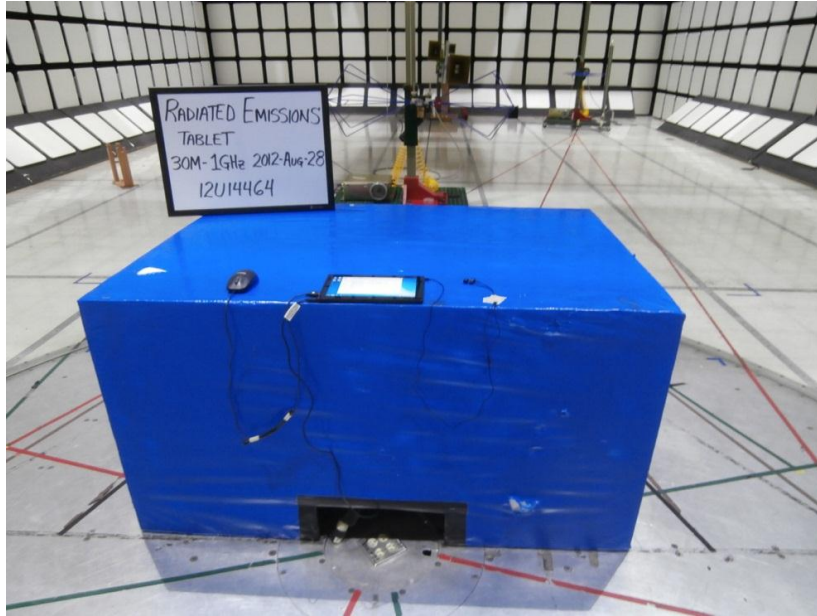

9. SETUP PHOTOS

RADIATED RF MEASUREMENT SETUP

RADIATED BACK PHOTO

Below 1GHz

Above 1GHz

RADIATED RF MEASUREMENT SETUP FOR PORTABLE CONFIGURATION

END OF REPORT