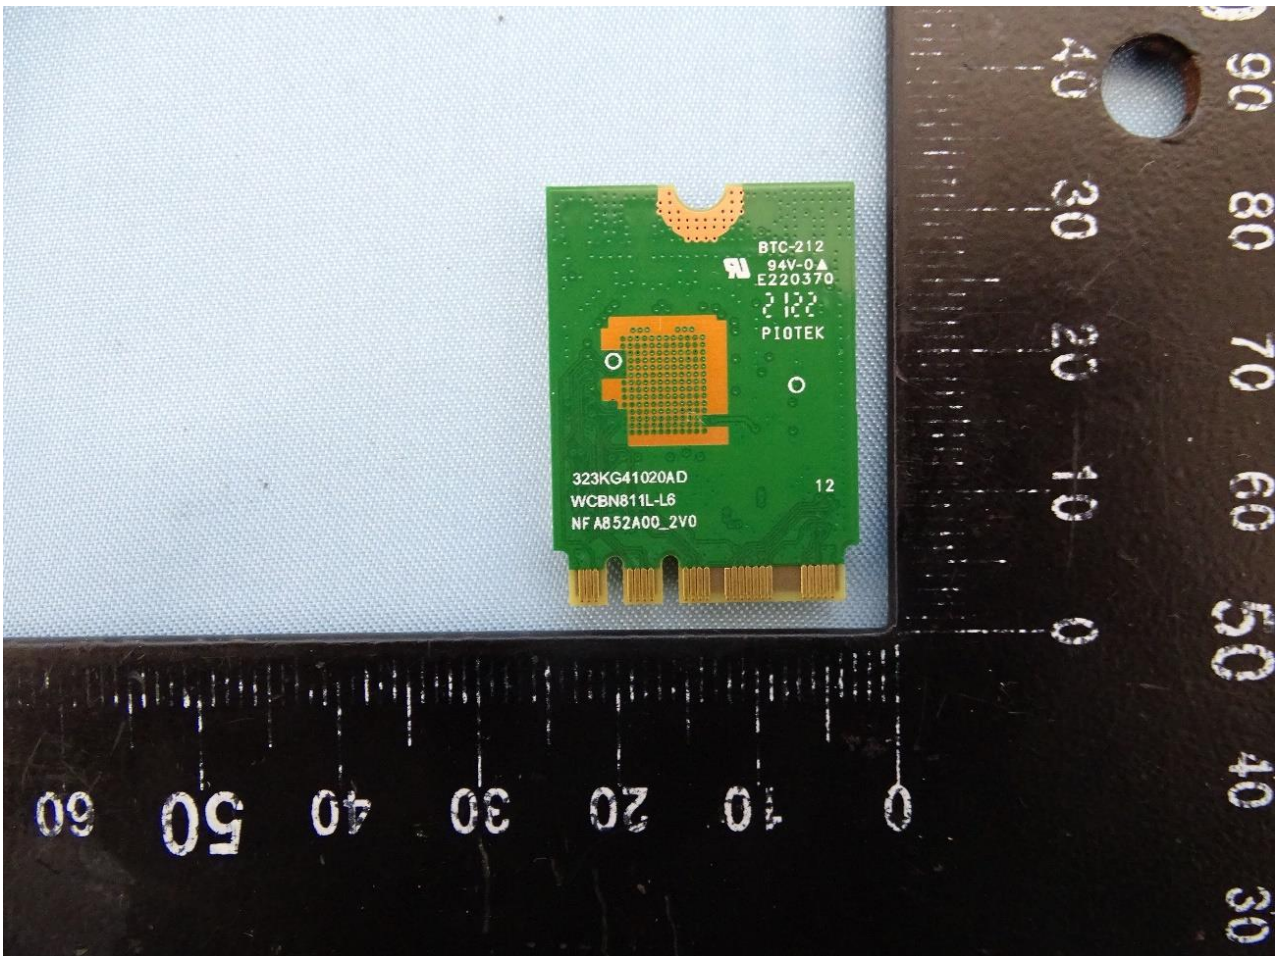

### 3. Internal Photograph of EUT

Brand Name: Lenovo / Model Name: Lenovo 13w Yoga

Sample 1 and Sample 2

With WLAN Module (MT7921)

With WLAN Module (RTL8852BE)

WWAN Module

WLAN Module (MT7921)

WLAN Module (RTL8852BE)

WWAN Main Antenna for Sample 1

WWAN Aux. and GNSS Antenna for Sample 1

WLAN Main Antenna for Sample 1

WLAN Aux. and Bluetooth Antenna for Sample 1

WWAN Main Antenna for Sample 2

WWAN Aux. and GNSS Antenna for Sample 2