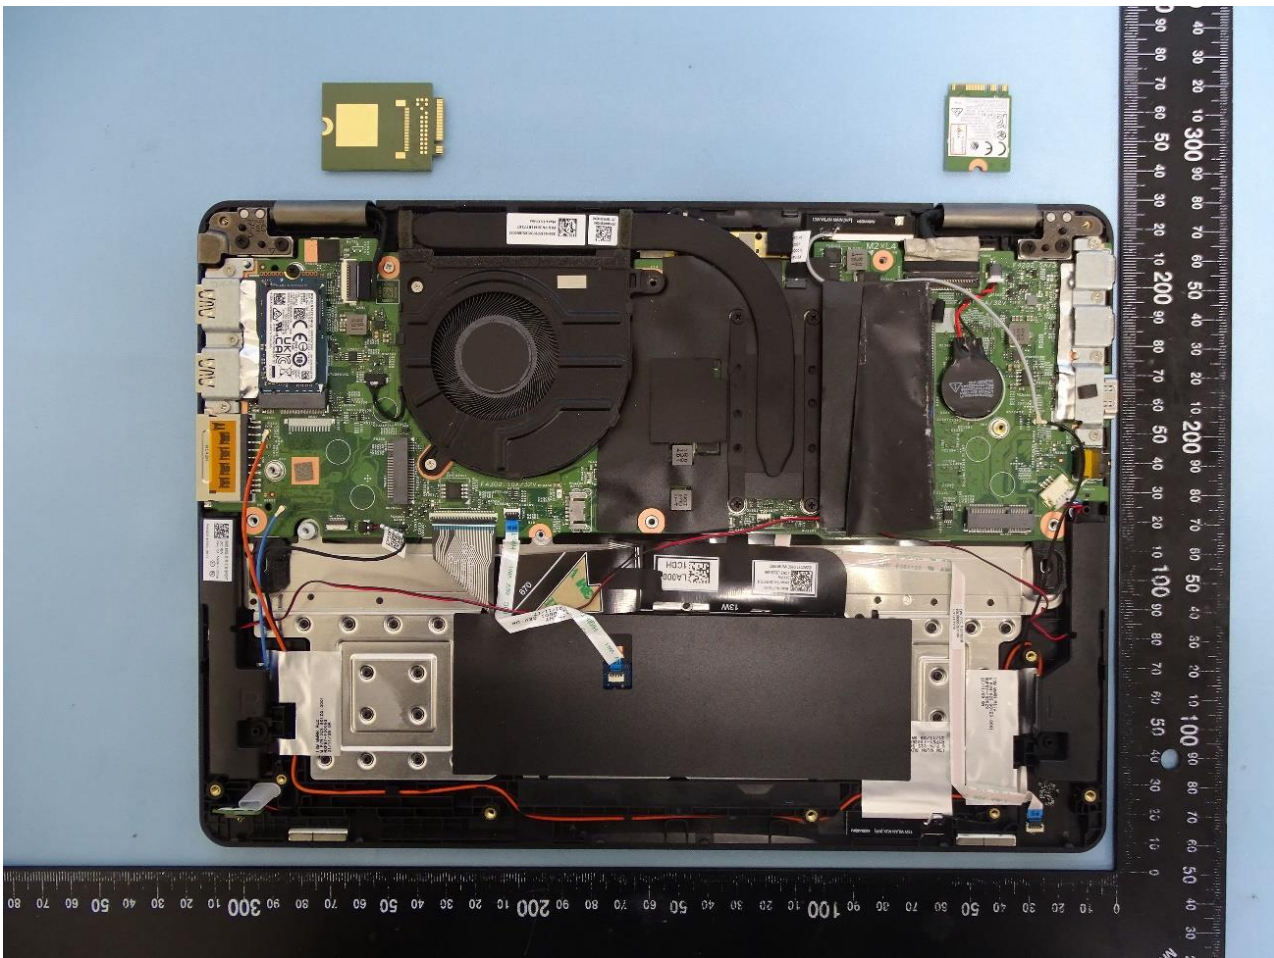

### 3. Internal Photograph of EUT

Brand Name: Lenovo / Model Name: Lenovo 13w Yoga

Sample 1 and Sample 2

With WLAN Module (MT7921)

With WLAN Module (RTL8852BE)

WWAN Module

WLAN Module (MT7921)

WLAN Module (RTL8852BE)

WWAN Main Antenna for Sample 1

WWAN Aux. and GNSS Antenna for Sample 1

WLAN Main Antenna for Sample 1

WLAN Aux. and Bluetooth Antenna for Sample 1

WWAN Main Antenna for Sample 2

WWAN Aux. and GNSS Antenna for Sample 2