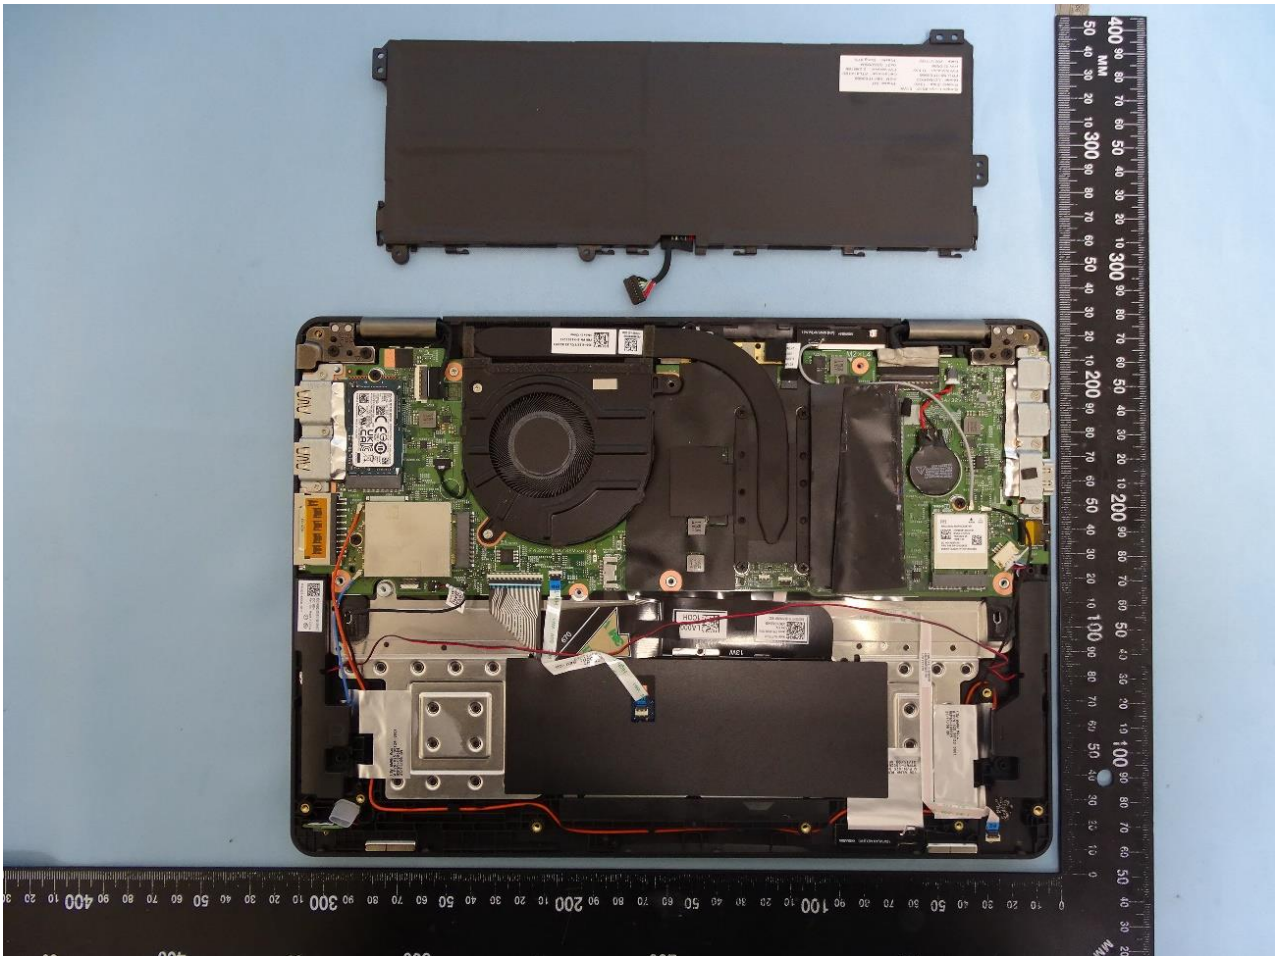

### 3. Internal Photograph of EUT

Brand Name: Lenovo / Model Name: Lenovo 13w Yoga

Sample 1 and Sample 2

With WLAN Module (MT7921)

With WLAN Module (RTL8852BE)

WWAN Module

WLAN Module (MT7921)

WLAN Module (RTL8852BE)

WWAN Main Antenna for Sample 1

WWAN Aux. and GNSS Antenna for Sample 1

WLAN Main Antenna for Sample 1

WLAN Aux. and Bluetooth Antenna for Sample 1

WWAN Main Antenna for Sample 2

WWAN Aux. and GNSS Antenna for Sample 2