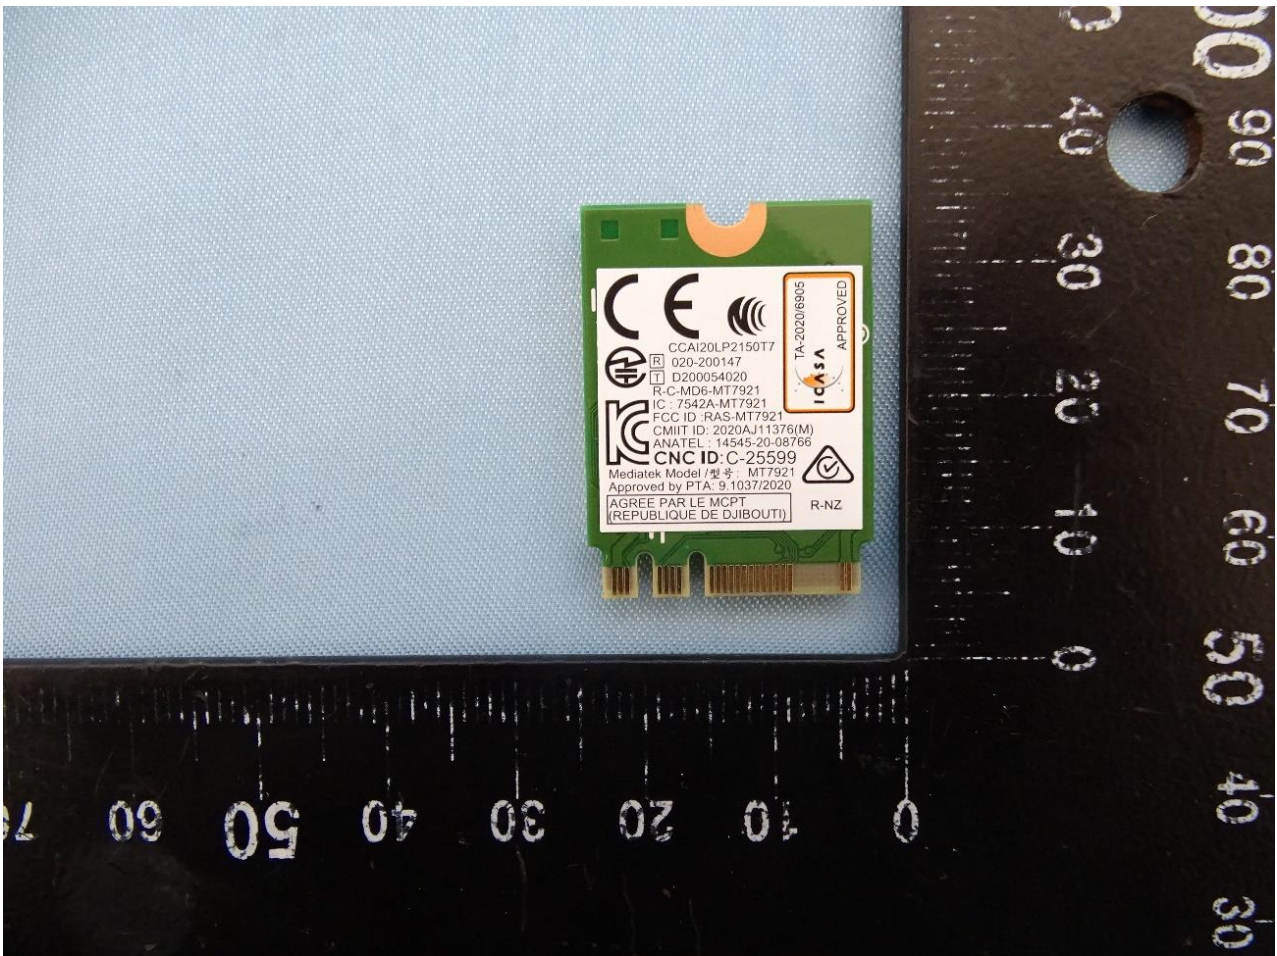

### 3. Internal Photograph of EUT

Brand Name: Lenovo / Model Name: Lenovo 13w Yoga

Sample 1 and Sample 2

With WLAN Module (MT7921)

With WLAN Module (RTL8852BE)

WWAN Module

WLAN Module (MT7921)

WLAN Module (RTL8852BE)

WWAN Main Antenna for Sample 1

WWAN Aux. and GNSS Antenna for Sample 1

WLAN Main Antenna for Sample 1

WLAN Aux. and Bluetooth Antenna for Sample 1

WWAN Main Antenna for Sample 2

WWAN Aux. and GNSS Antenna for Sample 2