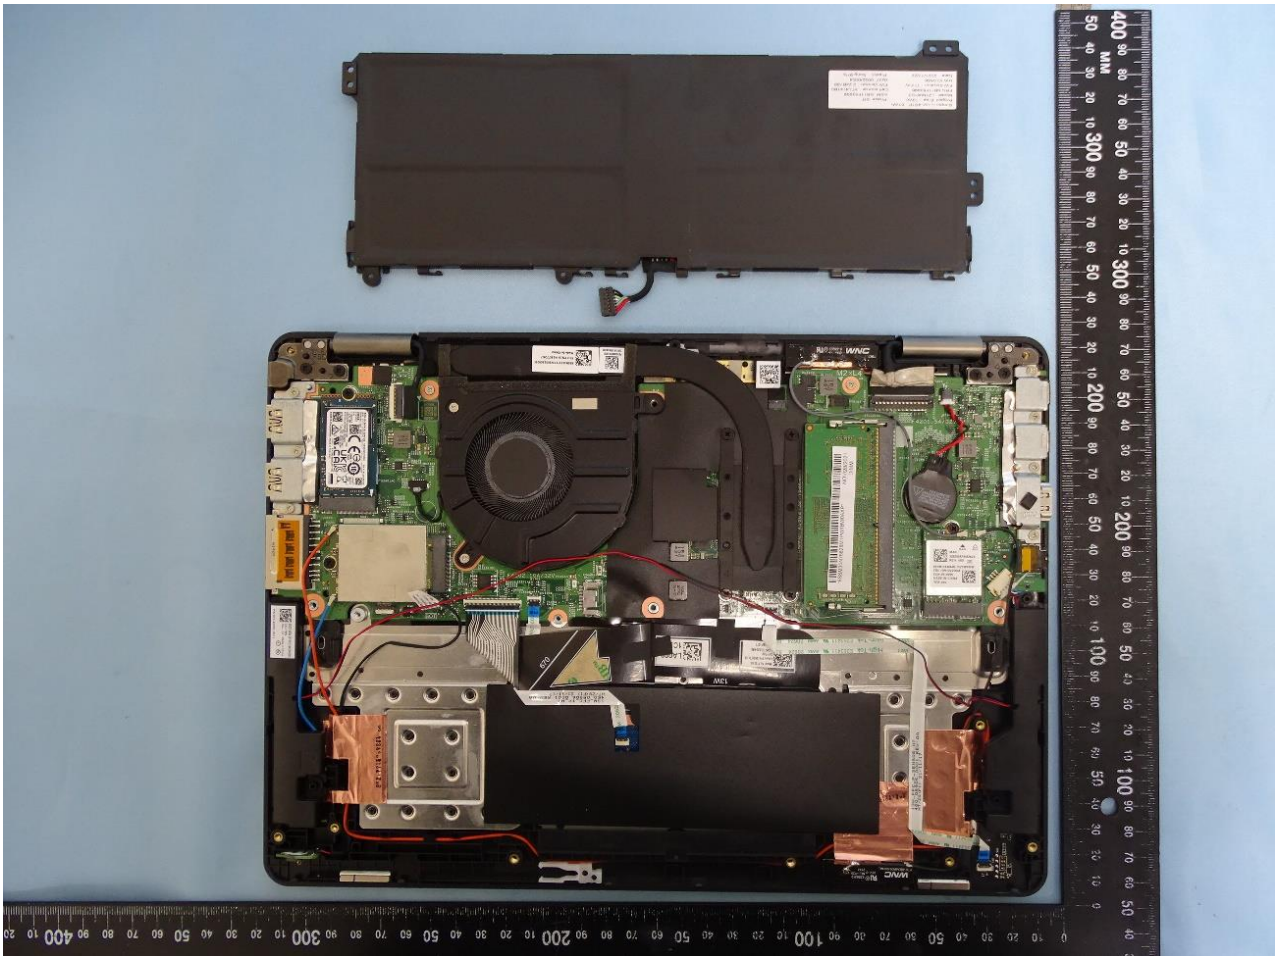

### 3. Internal Photograph of EUT

Brand Name: Lenovo / Model Name: Lenovo 13w Yoga

Sample 1 and Sample 2

With WLAN Module (MT7921)

With WLAN Module (RTL8852BE)

WWAN Module

WLAN Module (MT7921)

WLAN Module (RTL8852BE)

WWAN Main Antenna for Sample 1

WWAN Aux. and GNSS Antenna for Sample 1

WLAN Main Antenna for Sample 1

WLAN Aux. and Bluetooth Antenna for Sample 1

WWAN Main Antenna for Sample 2

WWAN Aux. and GNSS Antenna for Sample 2