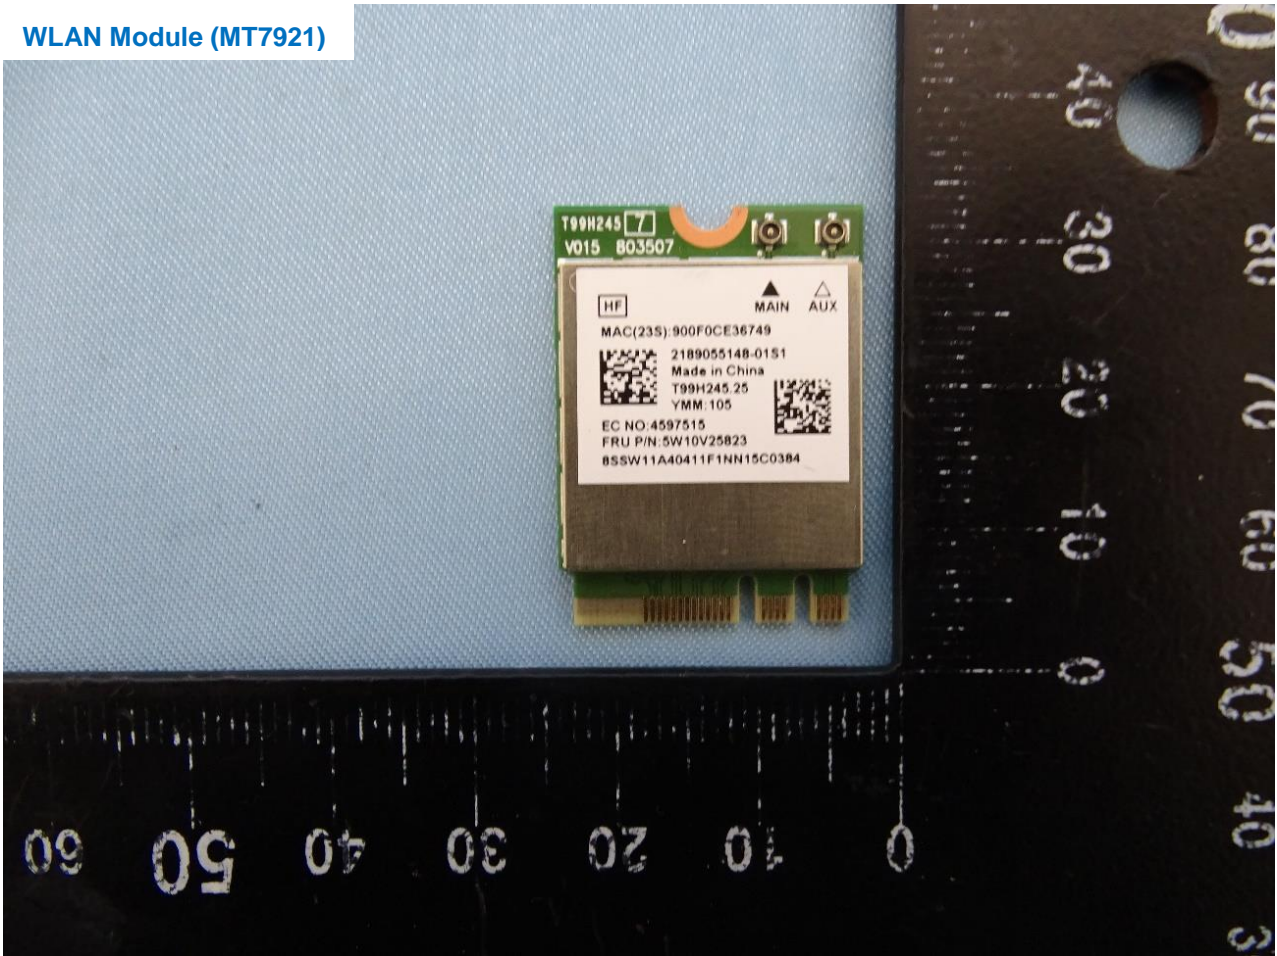

### 3. Internal Photograph of EUT

Brand Name: Lenovo / Model Name: Lenovo 13w Yoga

Sample 1 and Sample 2

With WLAN Module (MT7921)

With WLAN Module (RTL8852BE)

WWAN Module

WLAN Module (MT7921)

WLAN Module (RTL8852BE)