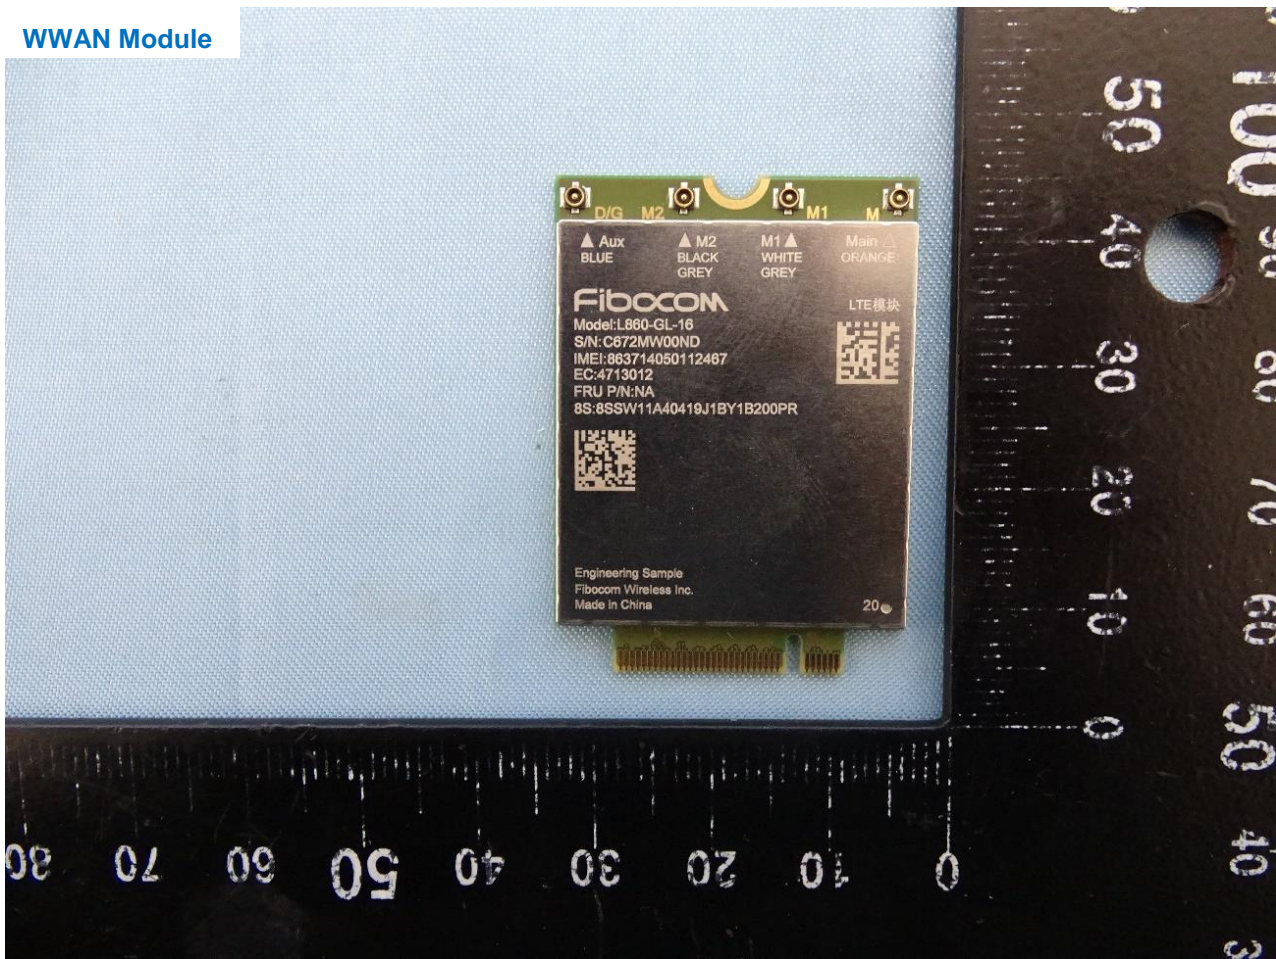

### 3. Internal Photograph of EUT

Brand Name: Lenovo / Model Name: Lenovo 13w Yoga

Sample 1 and Sample 2

With WLAN Module (MT7921)

With WLAN Module (RTL8852BE)

WWAN Module

WLAN Module (MT7921)

WLAN Module (RTL8852BE)