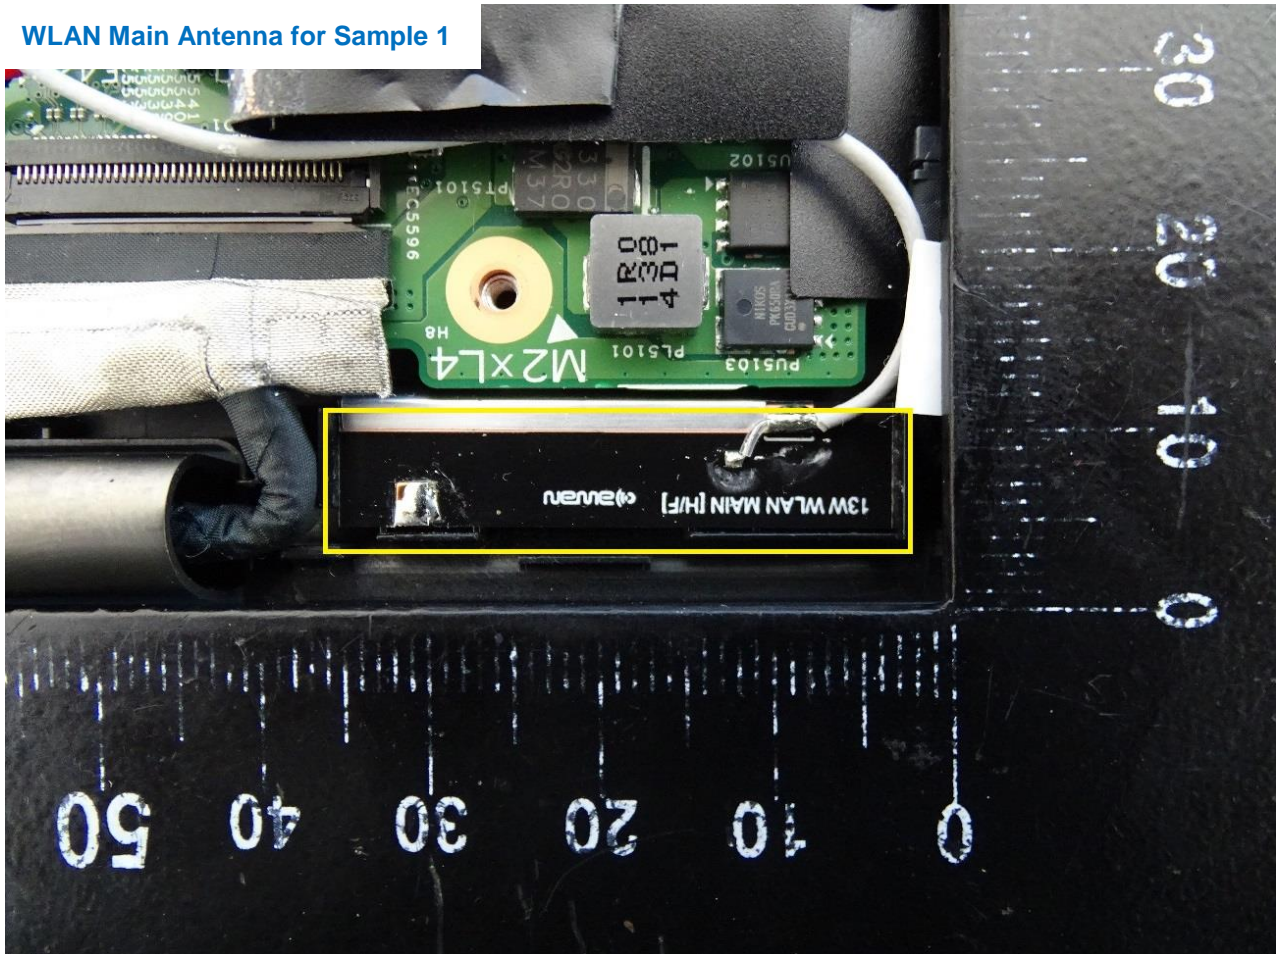

### 3. Internal Photograph of EUT

Brand Name: Lenovo / Model Name: Lenovo 13w Yoga

Sample 1 and Sample 2

With WLAN Module (MT7921)

With WLAN Module (RTL8852BE)

WWAN Module

WLAN Module (MT7921)

WLAN Module (RTL8852BE)

WWAN Main Antenna for Sample 1

WWAN Aux. and GNSS Antenna for Sample 1

WLAN Main Antenna for Sample 1

WLAN Aux. and Bluetooth Antenna for Sample 1

WWAN Main Antenna for Sample 2

WWAN Aux. and GNSS Antenna for Sample 2