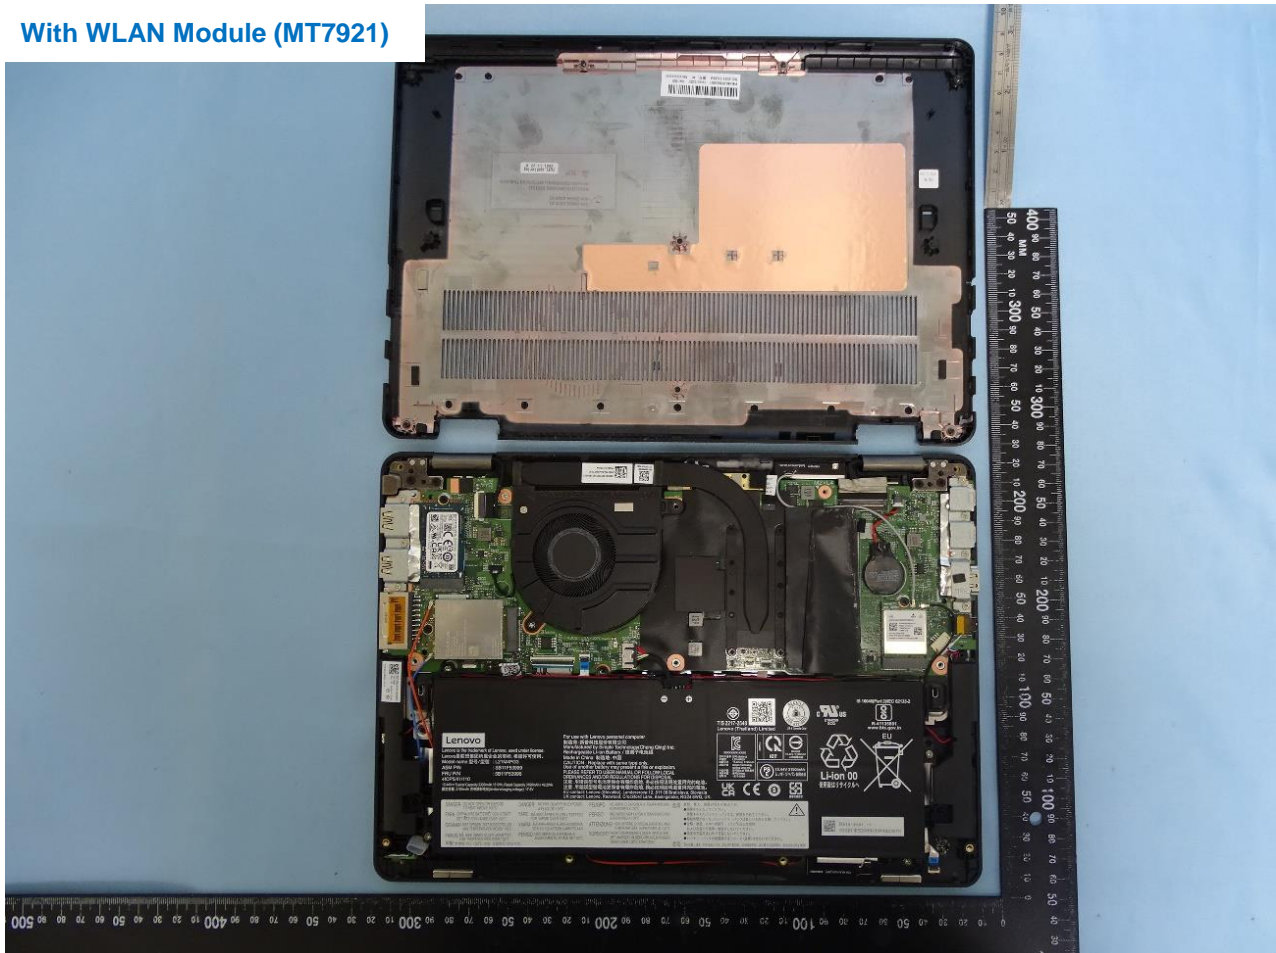

### 3. Internal Photograph of EUT

Brand Name: Lenovo / Model Name: Lenovo 13w Yoga

Sample 1 and Sample 2

With WLAN Module (MT7921)

With WLAN Module (RTL8852BE)

WWAN Module

WLAN Module (MT7921)

WLAN Module (RTL8852BE)

WWAN Main Antenna for Sample 1

WWAN Aux. and GNSS Antenna for Sample 1

WLAN Main Antenna for Sample 1

WLAN Aux. and Bluetooth Antenna for Sample 1

WWAN Main Antenna for Sample 2

WWAN Aux. and GNSS Antenna for Sample 2