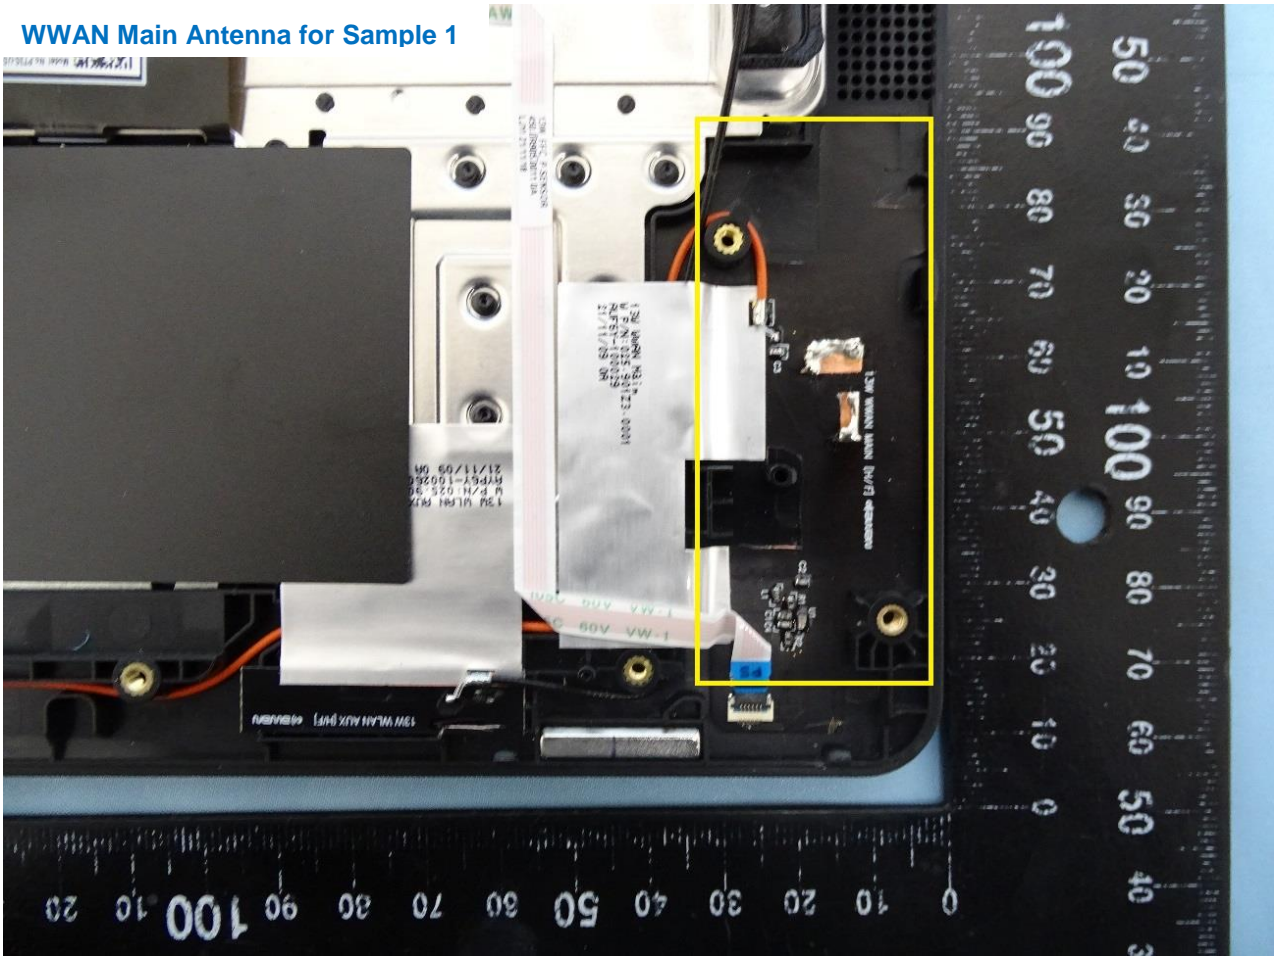

WWAN Main Antenna for Sample 1