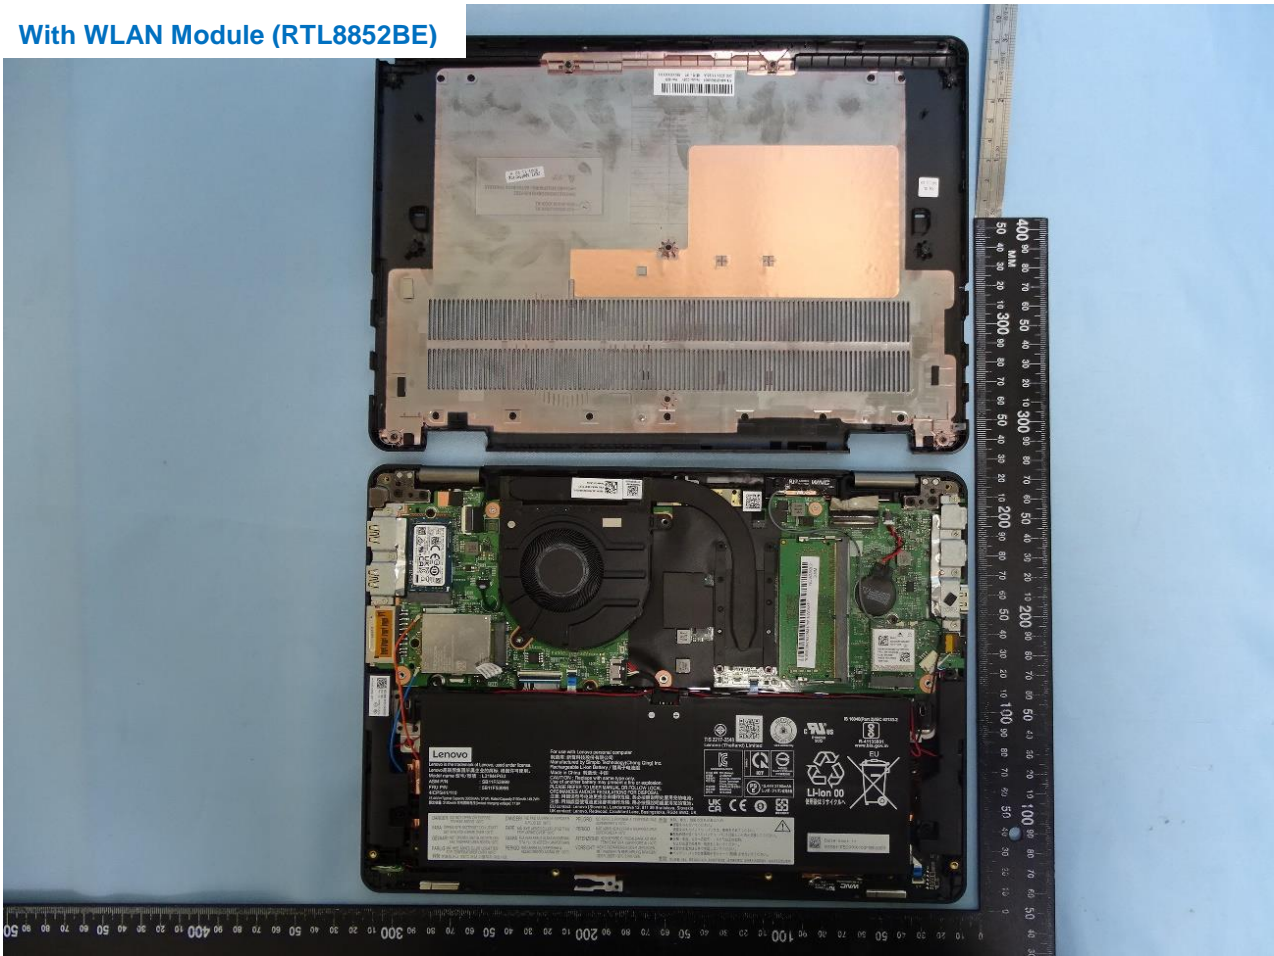

### 3. Internal Photograph of EUT

Brand Name: Lenovo / Model Name: Lenovo 13w Yoga

Sample 1 and Sample 2

With WLAN Module (MT7921)

With WLAN Module (RTL8852BE)

WWAN Module

WLAN Module (MT7921)

WLAN Module (RTL8852BE)

WWAN Main Antenna for Sample 1

WWAN Aux. and GNSS Antenna for Sample 1

WLAN Main Antenna for Sample 1

WLAN Aux. and Bluetooth Antenna for Sample 1

WWAN Main Antenna for Sample 2

WWAN Aux. and GNSS Antenna for Sample 2