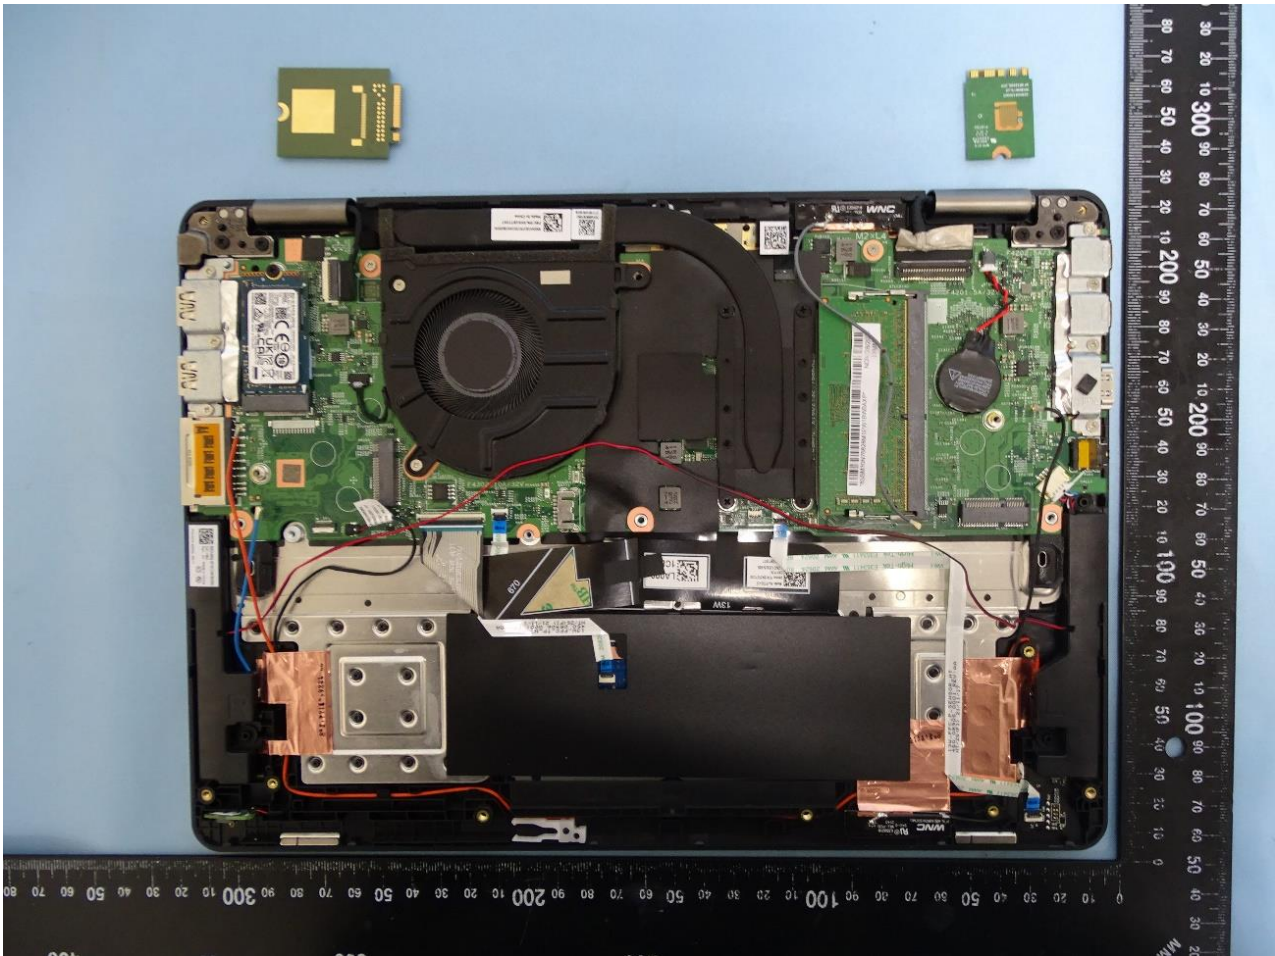

### 3. Internal Photograph of EUT

Brand Name: Lenovo / Model Name: Lenovo 13w Yoga

Sample 1 and Sample 2

With WLAN Module (MT7921)

With WLAN Module (RTL8852BE)

WWAN Module

WLAN Module (MT7921)

WLAN Module (RTL8852BE)

WWAN Main Antenna for Sample 1

WWAN Aux. and GNSS Antenna for Sample 1

WLAN Main Antenna for Sample 1

WLAN Aux. and Bluetooth Antenna for Sample 1

WWAN Main Antenna for Sample 2

WWAN Aux. and GNSS Antenna for Sample 2