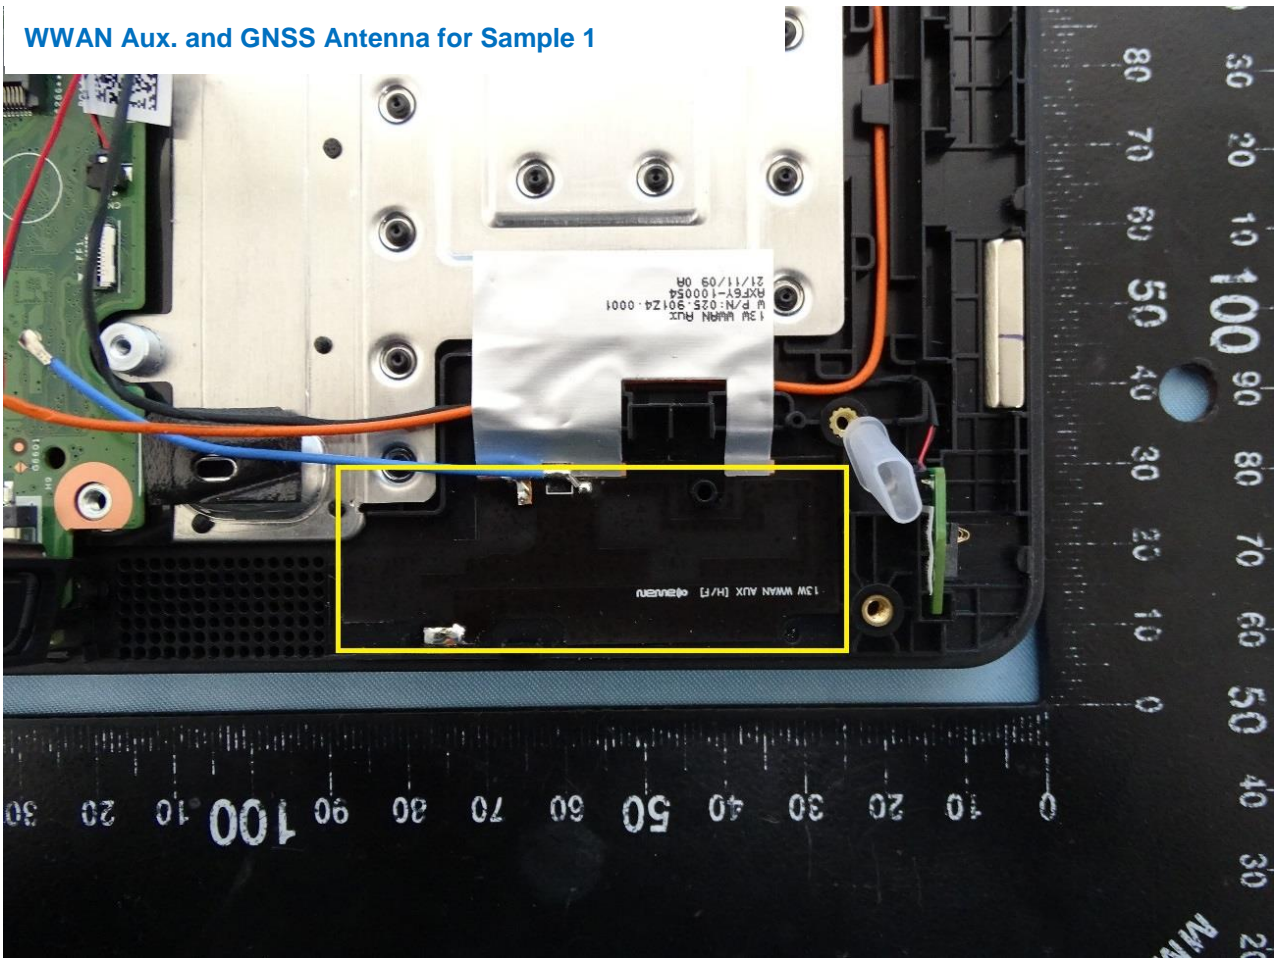

WWAN Aux. and GNSS Antenna for Sample 1