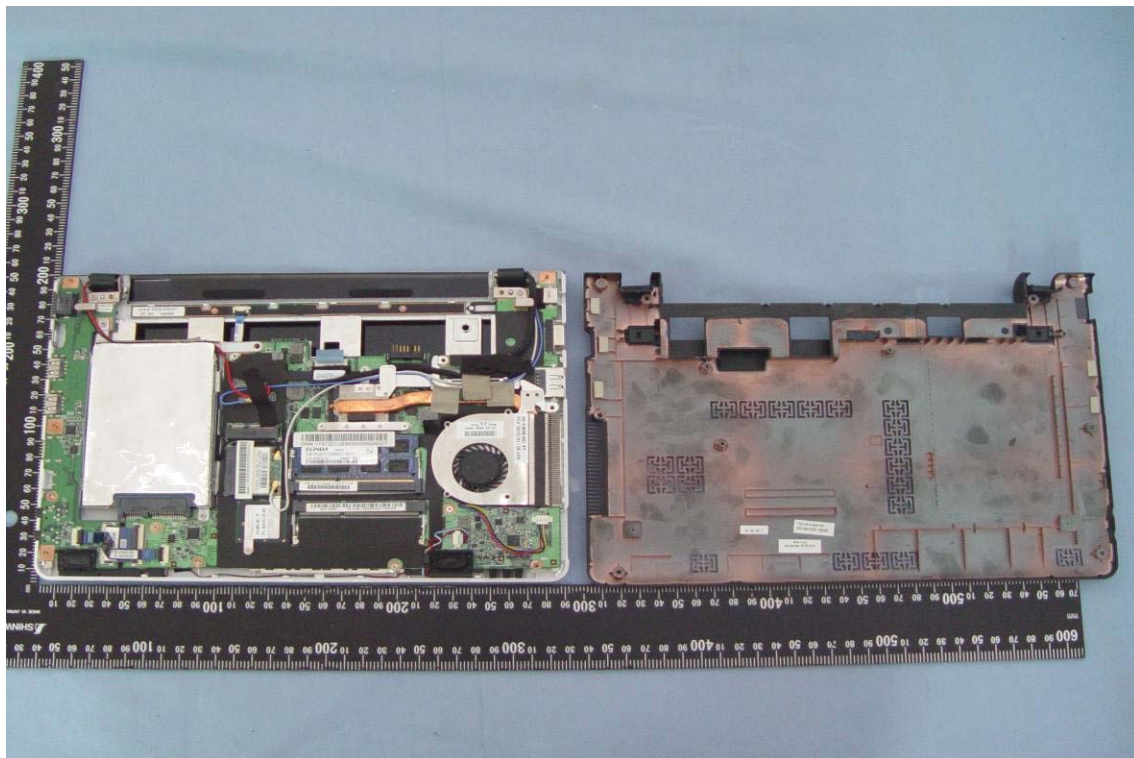

INTERNAL PHOTOGRAPHS OF EUT

For Intel CPU

WLAN Module