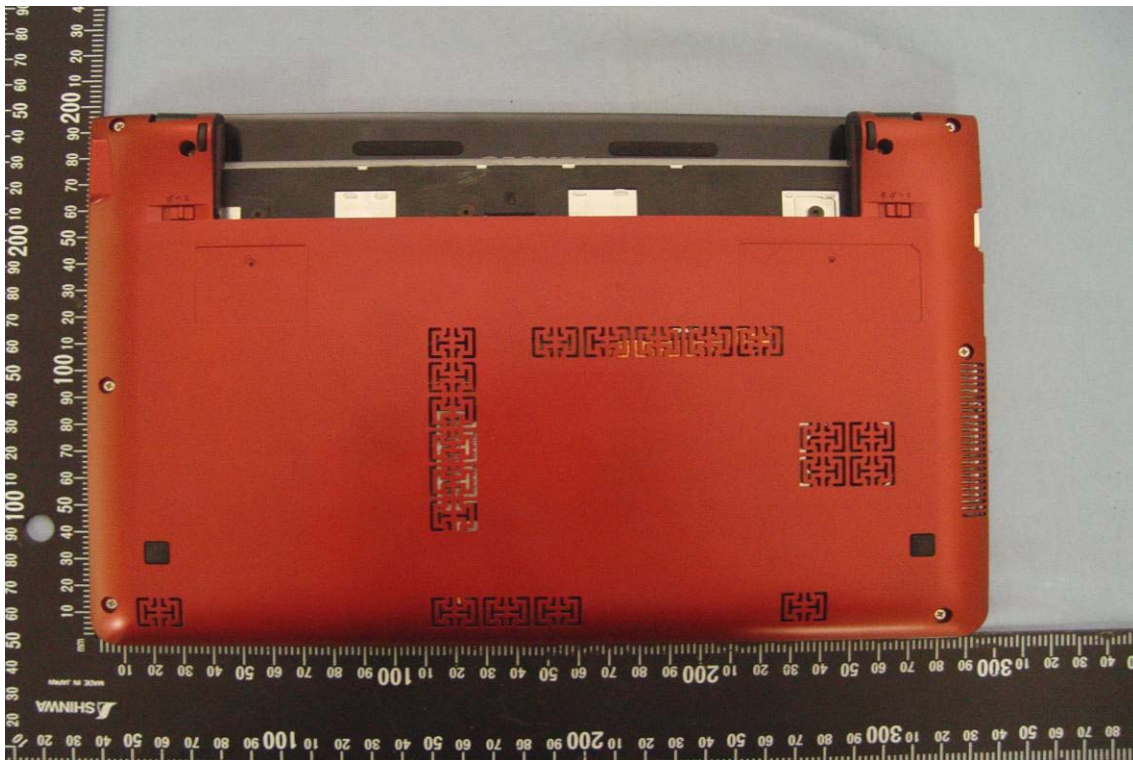

INTERNAL PHOTOGRAPHS OF EUT

For Intel CPU

WLAN Module