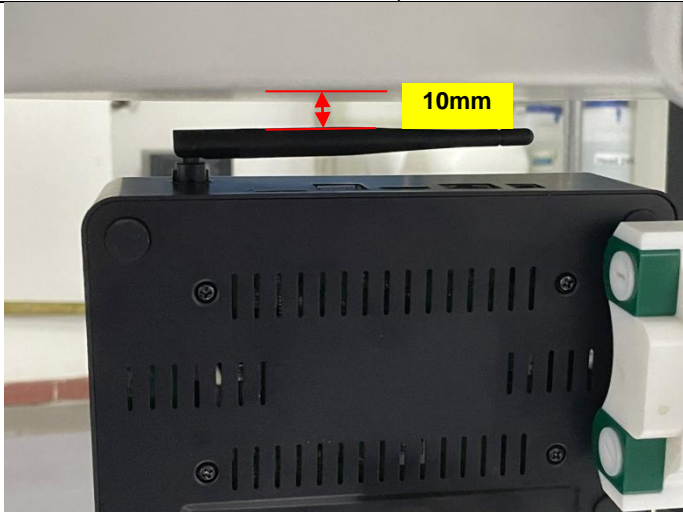

Test Positions

Back Side and ANT Horizontal
(Separation distance of 29mm between ANT and Phantom)

Back Side and ANT Vertical
(Separation distance of 29mm between ANT and Phantom)

Top Side and ANT Horizontal
(Separation distance of 10mm between ANT and Phantom)

Top Side with 0mm Separation distance
(Remove the 5G WIFI antenna)

Right Side (Separation distance of 0mm)

N/A

N/A

END