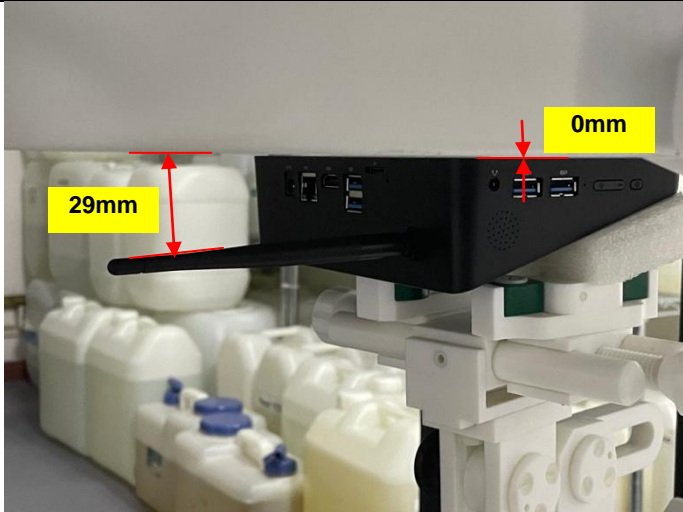

Test Positions

Back Side and ANT Horizontal
(Separation distance of 29mm between ANT and Phantom)

Back Side and ANT Vertical
(Separation distance of 29mm between ANT and Phantom)

Top Side and ANT Horizontal
(Separation distance of 10mm between ANT and Phantom)

Top Side with 0mm Separation distance
(Remove the 5G WIFI antenna)

Right Side (Separation distance of 0mm)

N/A

N/A

END