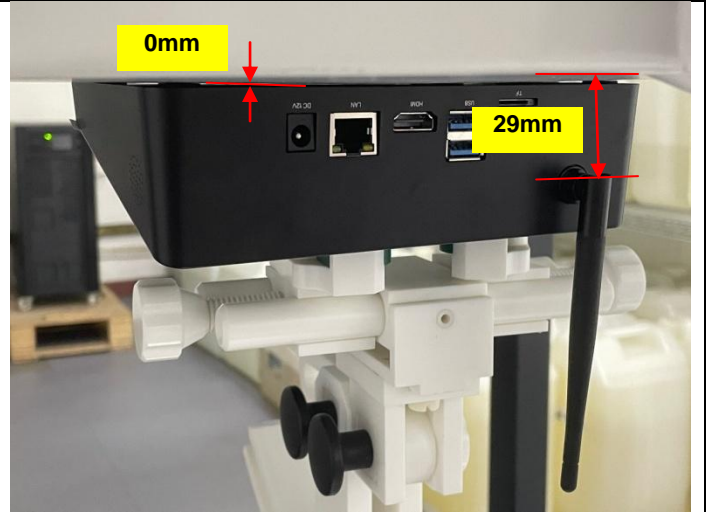

Test Positions

Back Side and ANT Horizontal
(Separation distance of 29mm between ANT and Phantom)

Back Side and ANT Vertical
(Separation distance of 29mm between ANT and Phantom)

Top Side and ANT Horizontal
(Separation distance of 10mm between ANT and Phantom)

Top Side with 0mm Separation distance
(Remove the 5G WIFI antenna)

Right Side (Separation distance of 0mm)

N/A

N/A

END