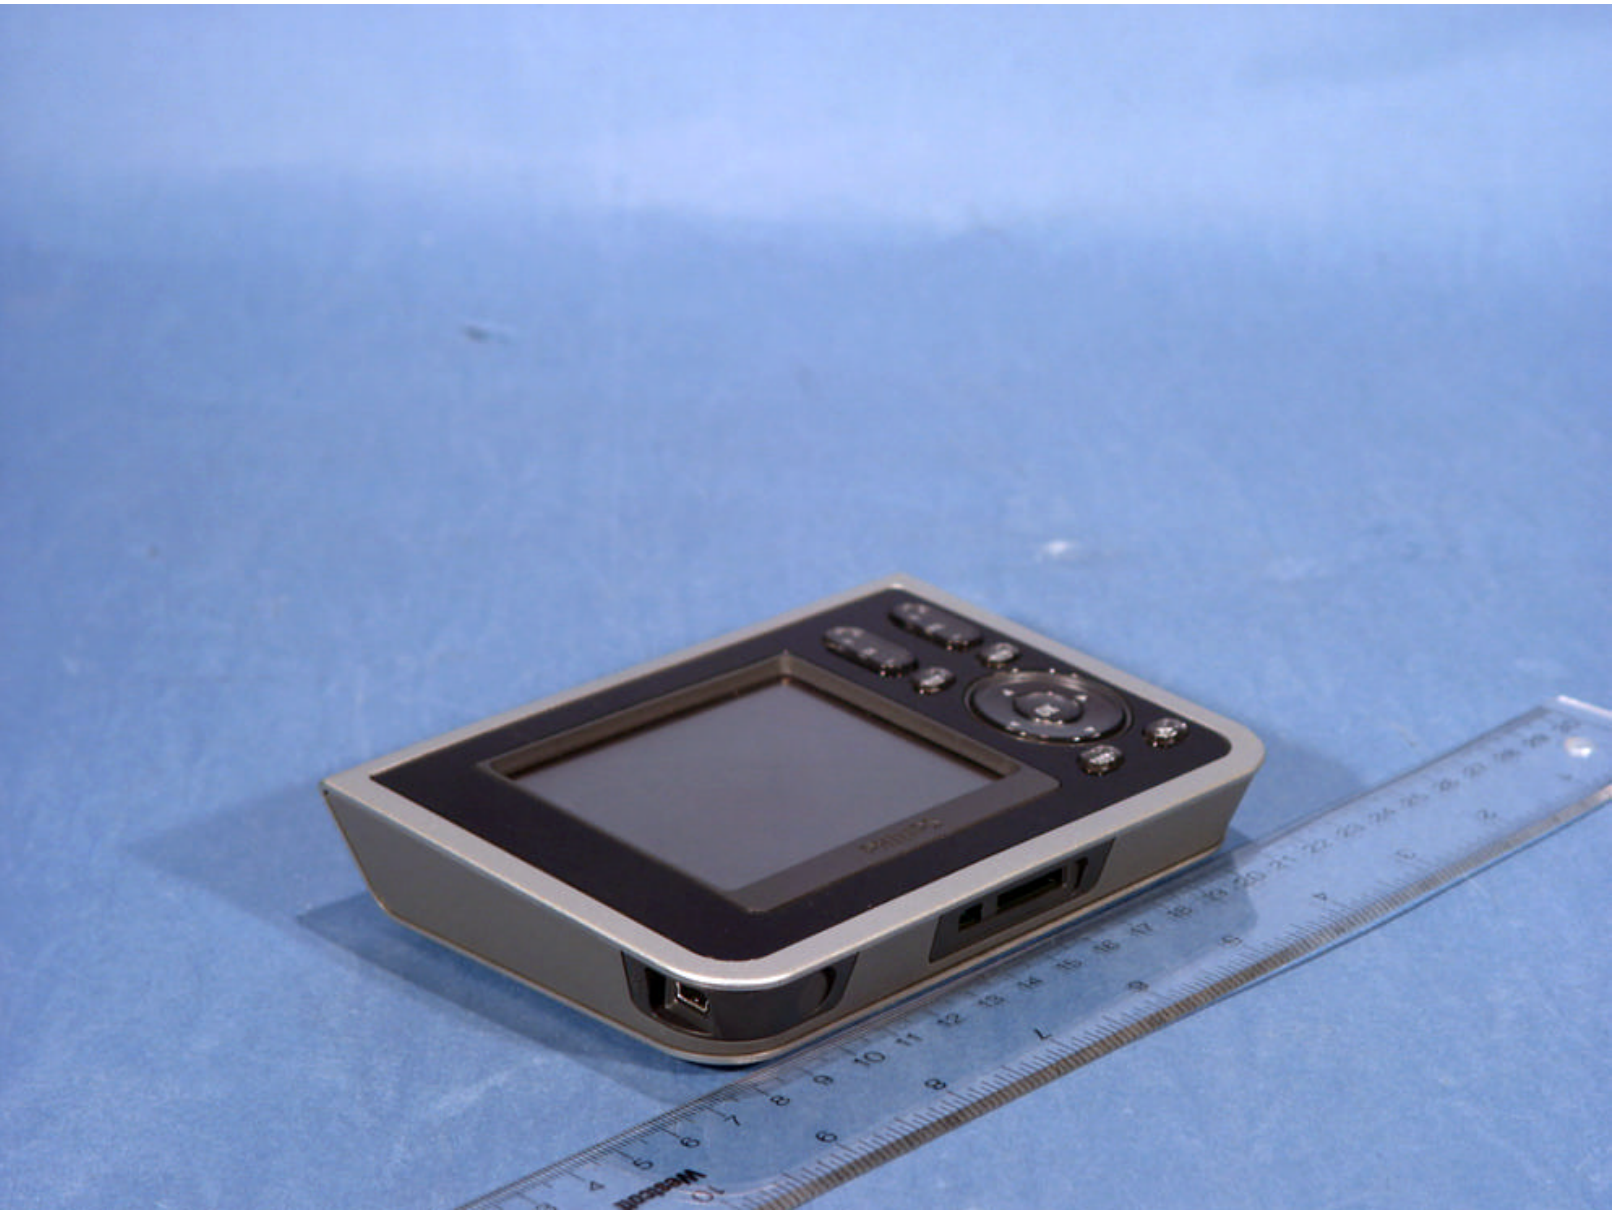

**PCTEST™**  
Professional Calibration Services  
PCTEST.COM

© 2004 PCTEST Lab.

PHILIPS FCC ID: PT5RC98001

Entertainment System Remote Control

EUT Photographs

Model: RC98001

© 2004 PCTEST Lab.

PHILIPS FCC ID: PT5RC98001

Entertainment System Remote Control

EUT Photographs

Model: RC98001

**PCTEST**  
PHILIPS TESTING LABORATORY

© 2004 PCTEST Lab.

PHILIPS FCC ID: PT5RC98001

Entertainment System Remote Control

EUT Photographs

Model: RC98001

 PCTEST Precision Test Equipment Lab	PHILIPS FCC ID: PT5RC9800I	EUT Photographs
© 2004 PCTEST Lab.	Entertainment System Remote Control	Model: RC9800I

 <b>PCTEST</b> Professional Calibration Test Equipment Supplier	PHILIPS FCC ID: PT5RC98001	EUT Photographs
© 2004 PCTEST Lab.	Entertainment System Remote Control	Model: RC98001

 PCTEST Professional Calibration Test Equipment Services Lab	PHILIPS FCC ID: PT5RC98001	EUT Photographs
© 2004 PCTEST Lab.	Entertainment System Remote Control	Model: RC98001