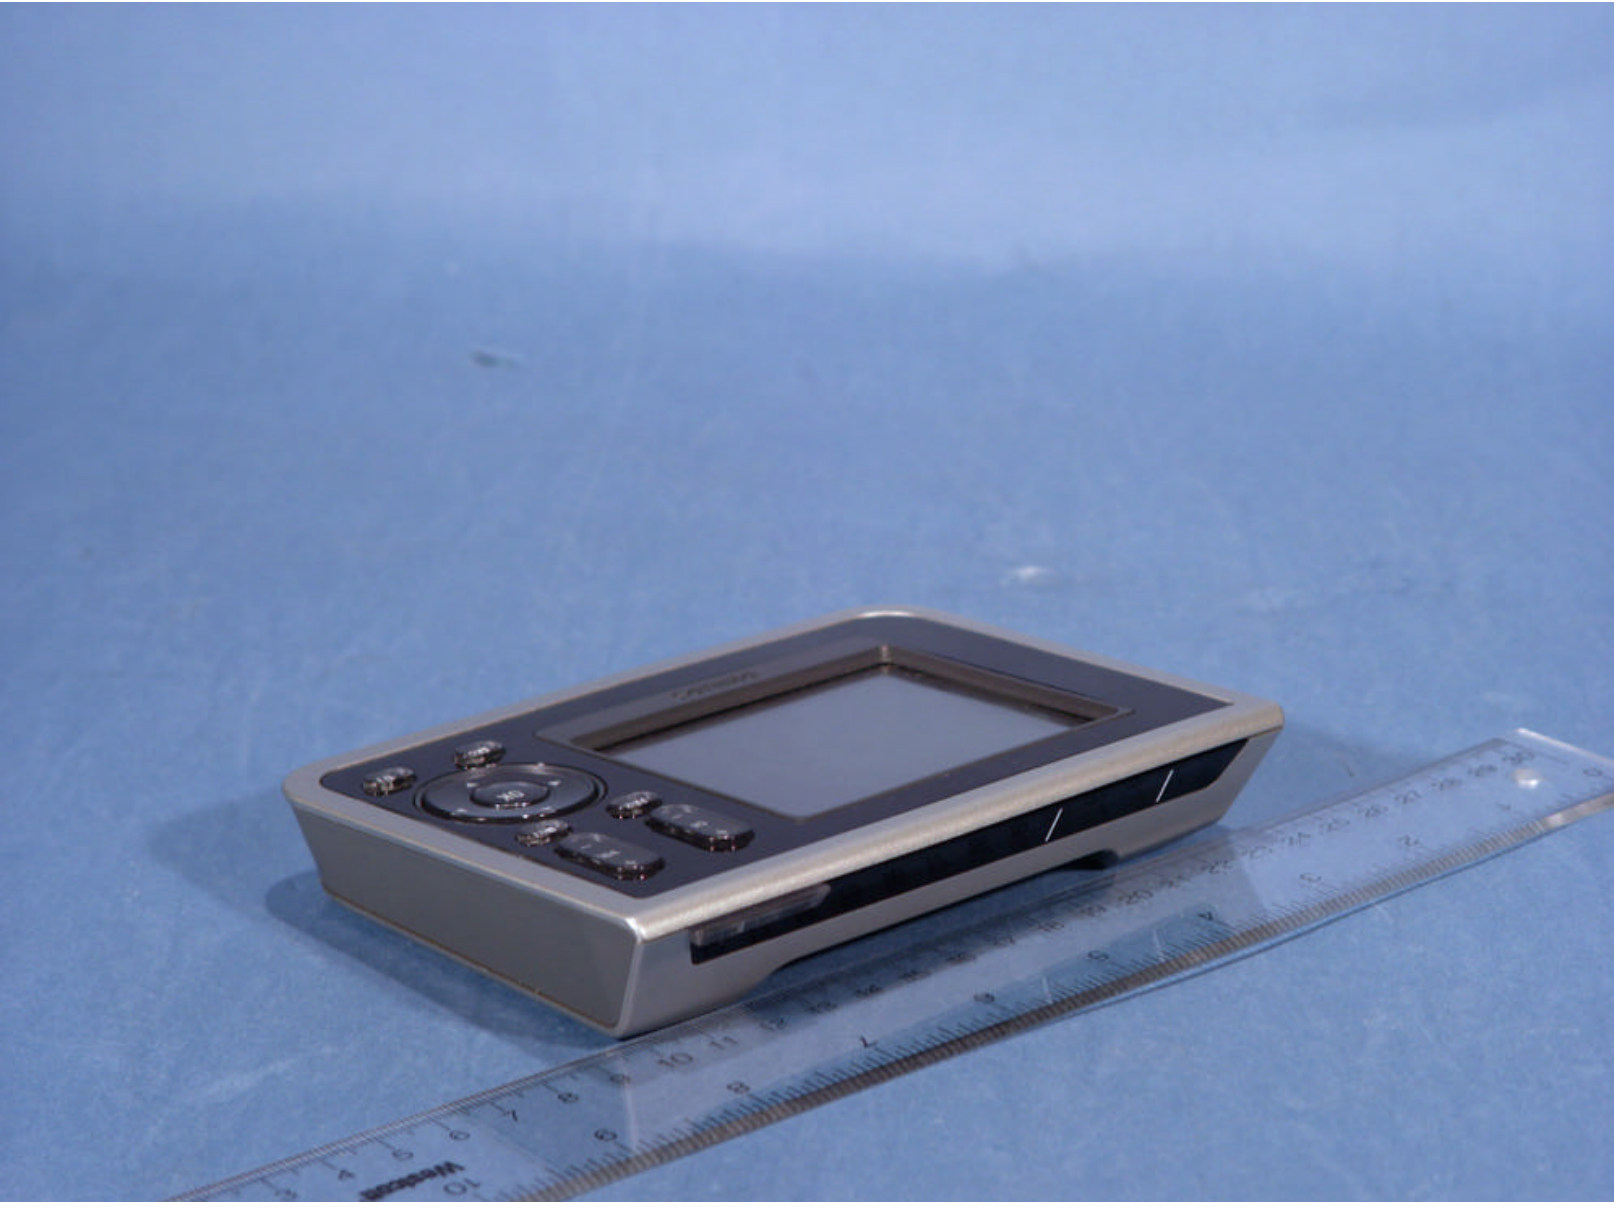

**PCTEST™**  
Professional Calibration Services  
PCTEST.COM

© 2004 PCTEST Lab.

PHILIPS FCC ID: PT5RC98001

Entertainment System Remote Control

EUT Photographs

Model: RC98001

© 2004 PCTEST Lab.

PHILIPS FCC ID: PT5RC98001

Entertainment System Remote Control

EUT Photographs

Model: RC98001

**PCTEST**  
PHILIPS TESTING LABORATORY

© 2004 PCTEST Lab.

PHILIPS FCC ID: PT5RC98001

Entertainment System Remote Control

EUT Photographs

Model: RC98001

 PCTEST Precision Test Equipment Lab	PHILIPS FCC ID: PT5RC9800I	EUT Photographs
© 2004 PCTEST Lab.	Entertainment System Remote Control	Model: RC9800I

 <b>PCTEST</b> Professional Calibration Test Equipment Supplier	PHILIPS FCC ID: PT5RC98001	EUT Photographs
© 2004 PCTEST Lab.	Entertainment System Remote Control	Model: RC98001