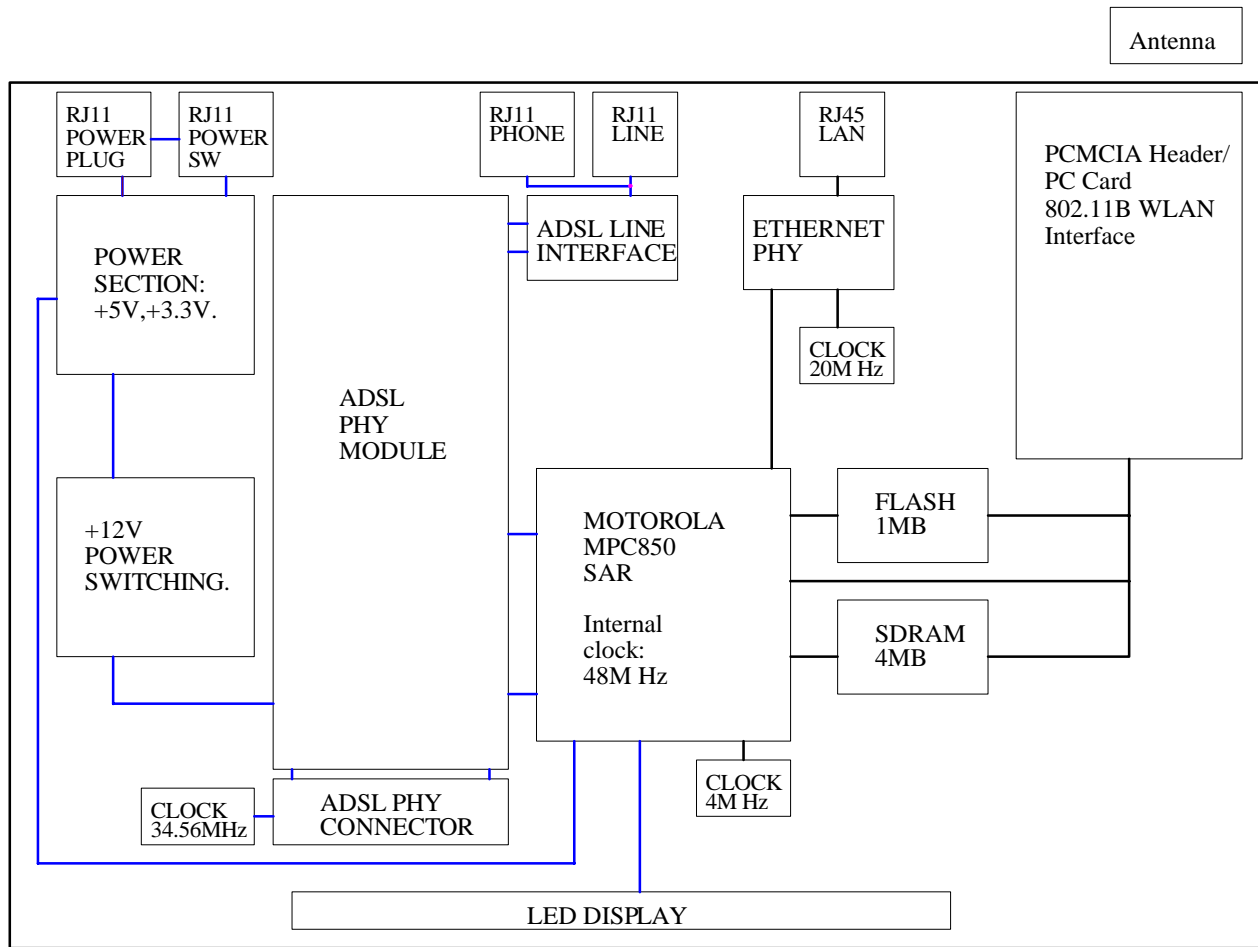

# ARESCOM NetDSL 1700 BLOCK DIAGRAM

<b>ARESCOM INC</b>		
Title	AG1000PRO	
Size	Document Number	Rev
	BLOCK DIAGRAM	B 1.1
Date	Monday, August 20, 2001	Sheet 1 of 1