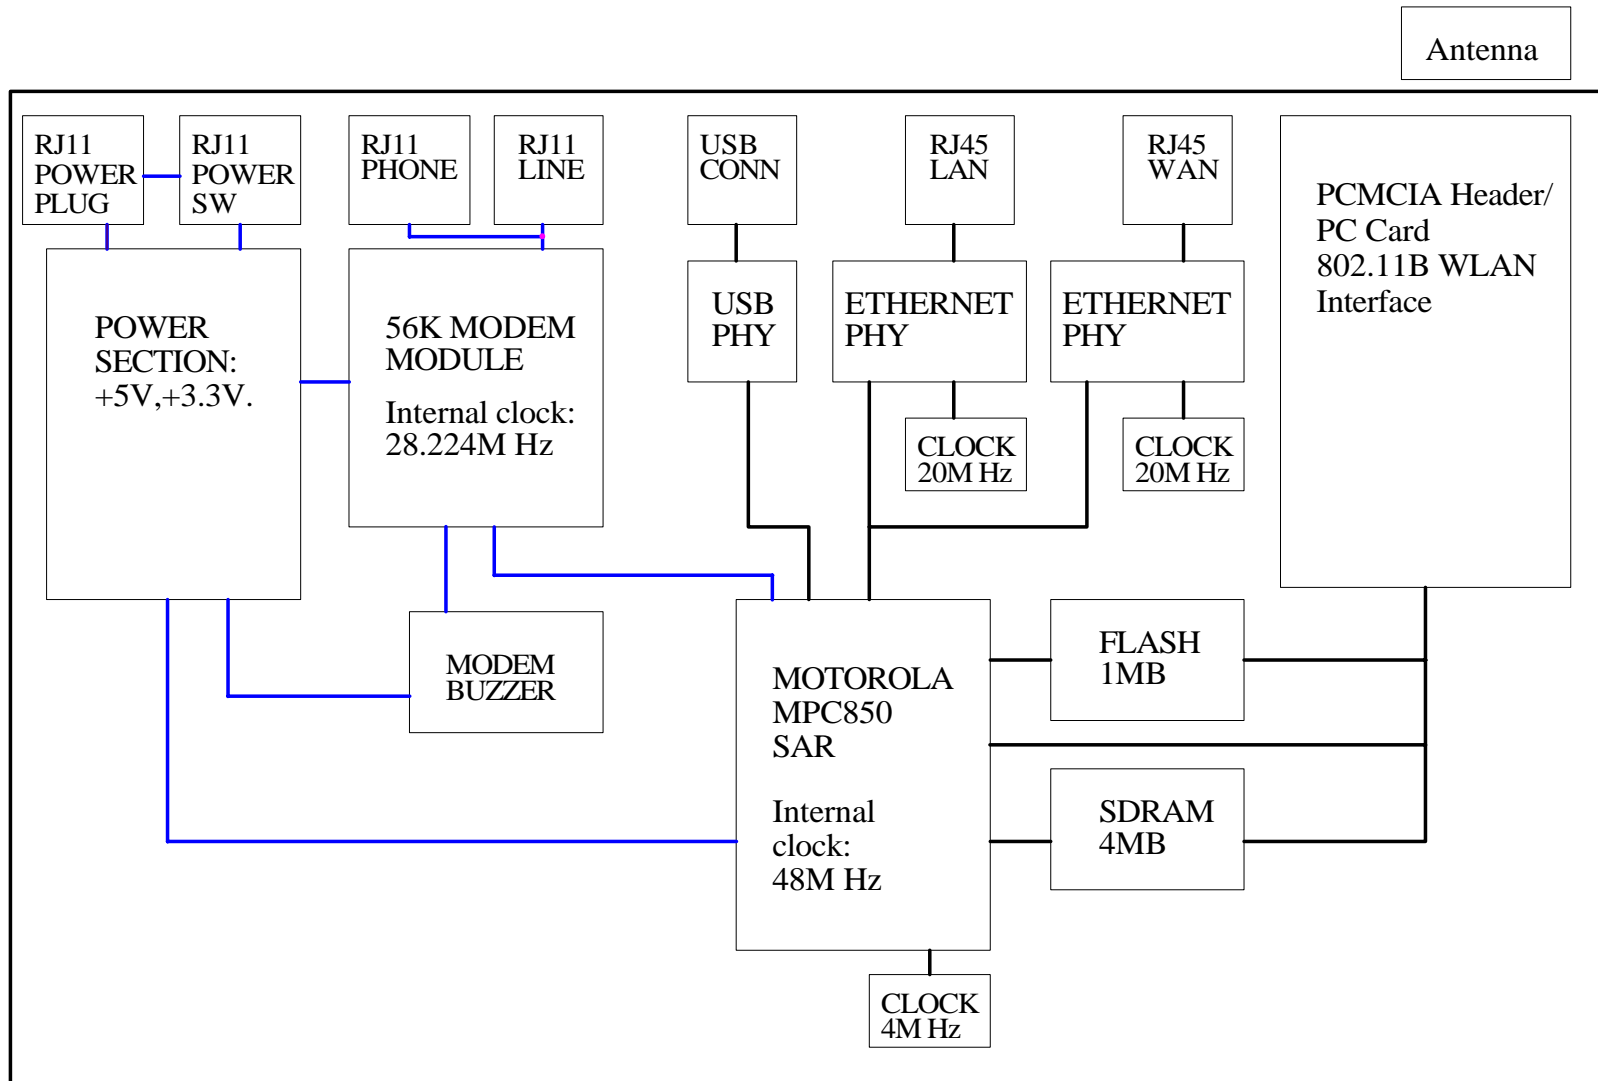

## AG1000PRO BLOCK DIAGRAM

<b>ARESCOM INC</b>			
Title		AG1000PRO	
Size	Document Number	BLOCK DIAGRAM	Rev P 1.1
Date:	Tuesday, August 14, 2001	Sheet	1 of 1