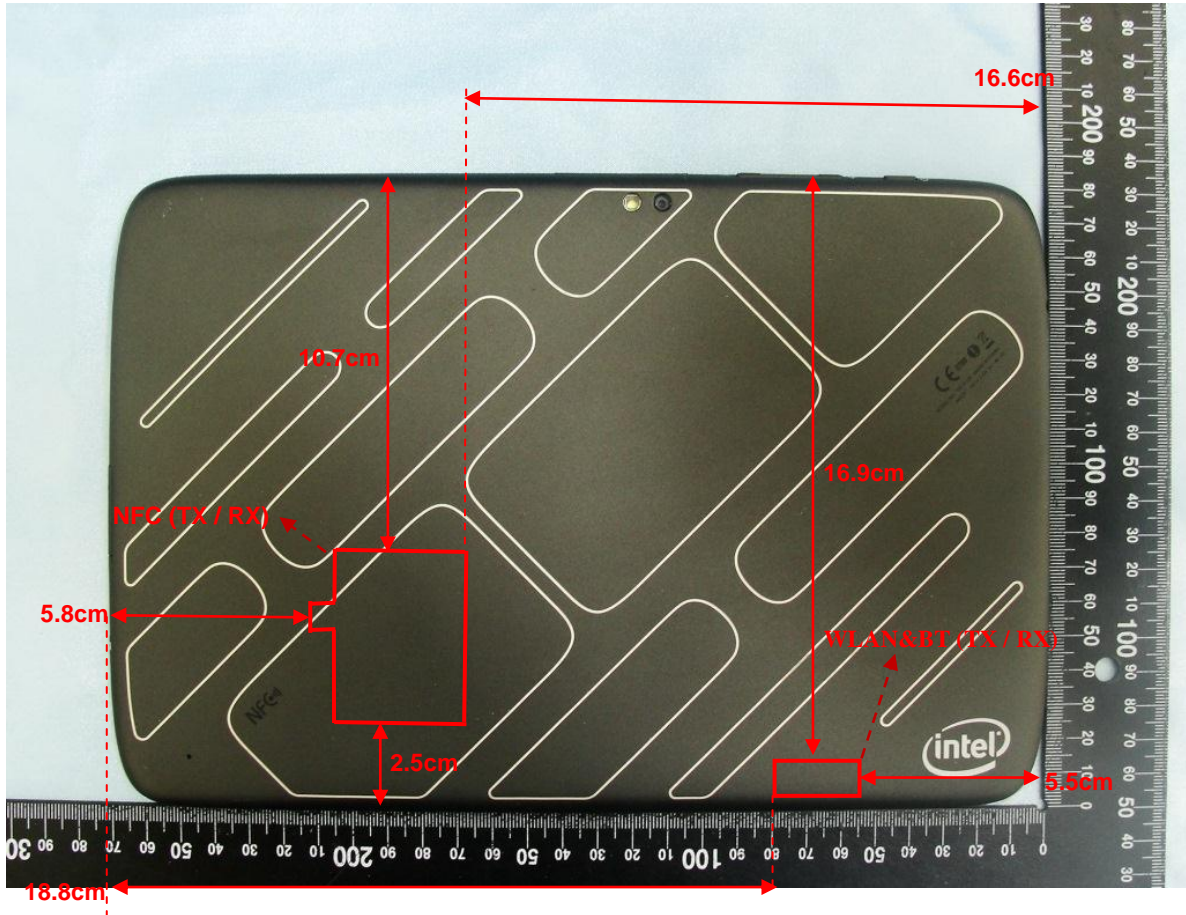

Appendix D. Product Photos

Antenna Location :

EUT Length: 26.9 cm
 EUT Width: 18.2 cm

Antenna	Length	Width
WLAN&BT (TX/RX)	1.0cm	2.6cm
NFC (TX/RX)	5.0cm	4.5cm

The shortest distance between the Tx antennas	
WLAN&BT (TX / RX) to NFC (TX / RX)	8.0cm

Appendix E. Test Setup Photos

Bottom Face with Phantom 0 cm Gap

Edge 3 with Phantom 0 cm Gap