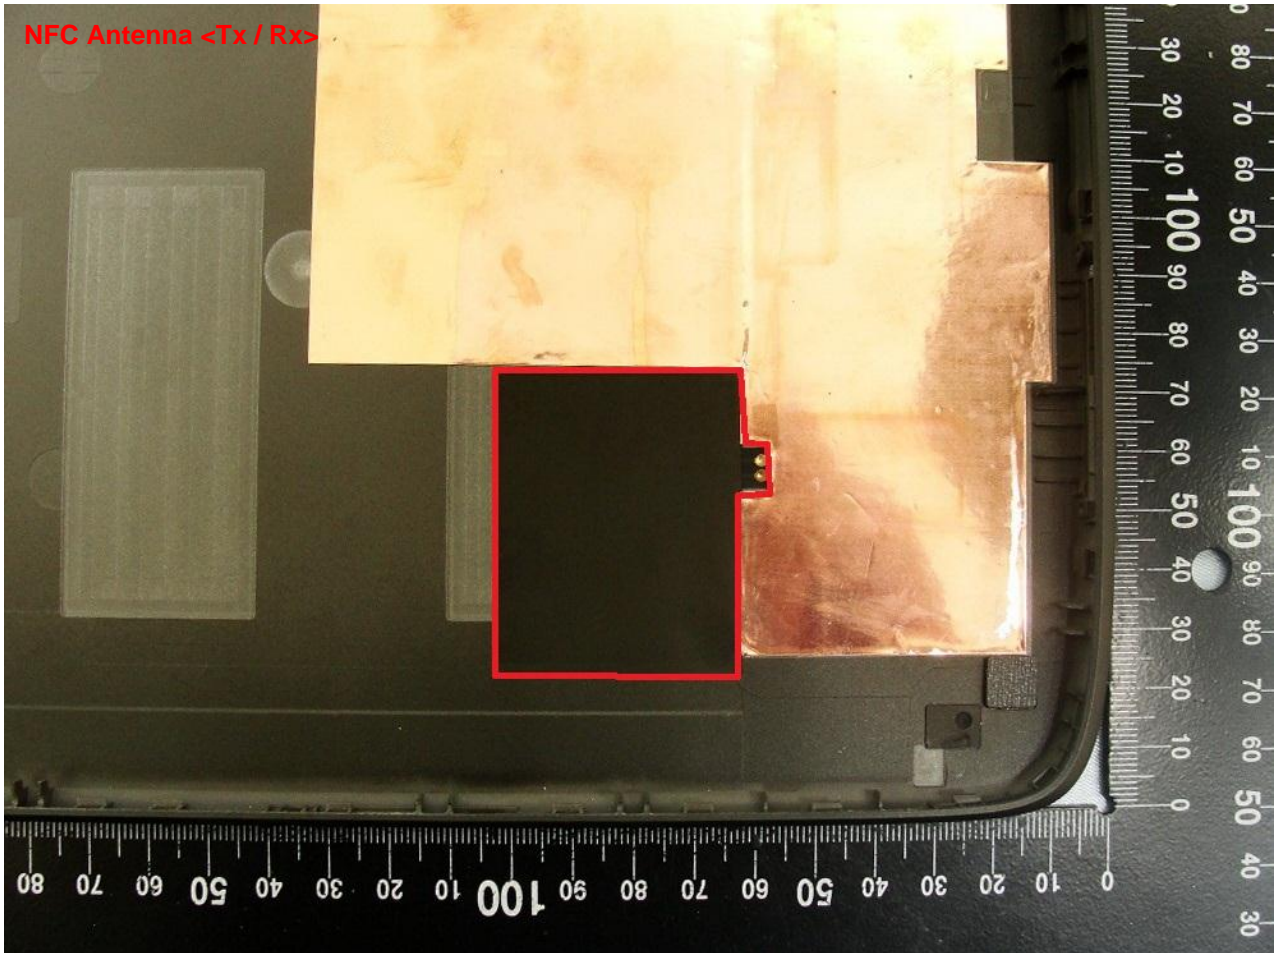

Brand Name: Intel / Model Name: Red Ridge / Marketing Name: Red Ridge

EUT Length: 26.9 cm
EUT Width: 18.2 cm

Antenna	Length	Width
WLAN & Bluetooth Antenna <Tx / Rx>	2.6 cm	1.0 cm
NFC Antenna <Tx / Rx>	5.0 cm	4.5 cm
GPS Antenna <Rx>	1.0 cm	2.6 cm