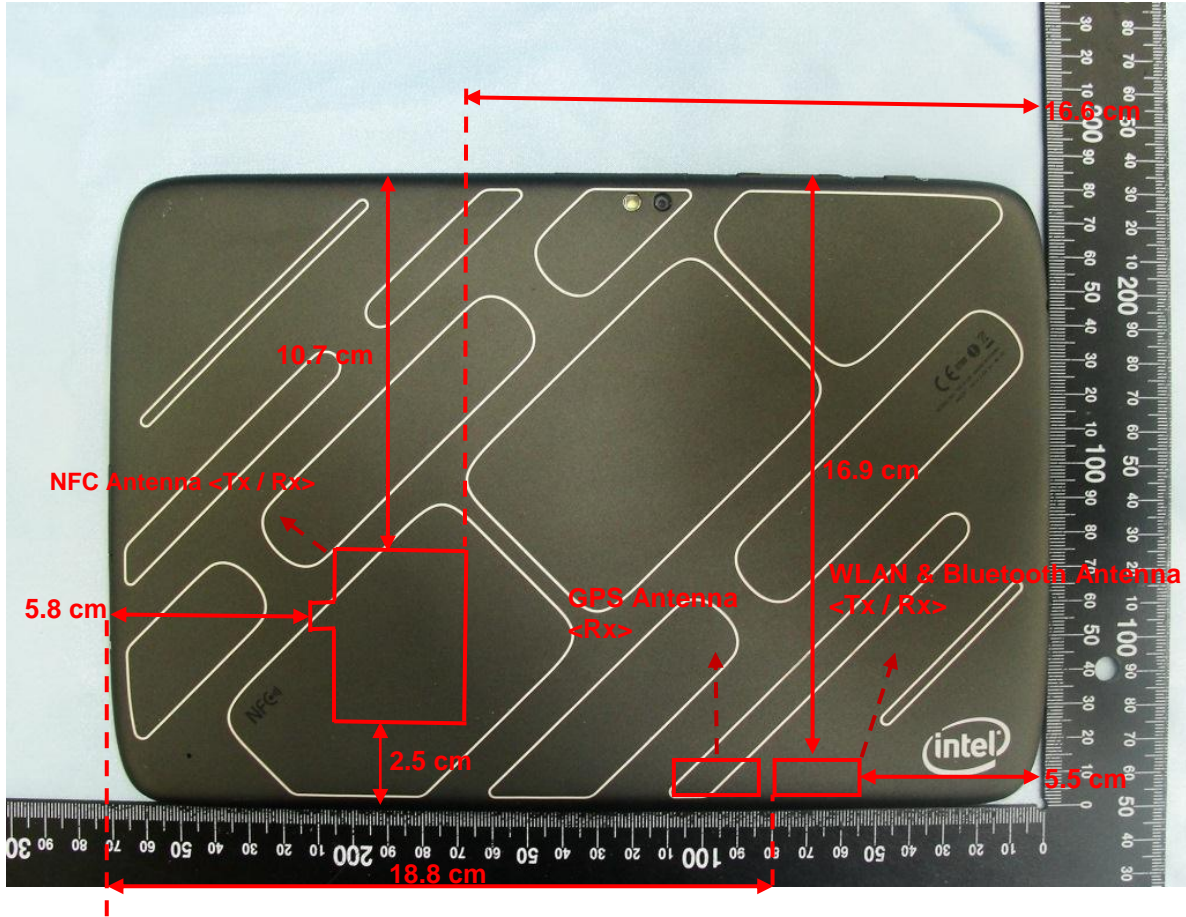

Brand Name: Intel / Model Name: Red Ridge / Marketing Name: Red Ridge

EUT Length: 26.9 cm
EUT Width: 18.2 cm

Antenna	Length	Width
WLAN & Bluetooth Antenna <Tx / Rx>	2.6 cm	1.0 cm
NFC Antenna <Tx / Rx>	5.0 cm	4.5 cm
GPS Antenna <Rx>	1.0 cm	2.6 cm