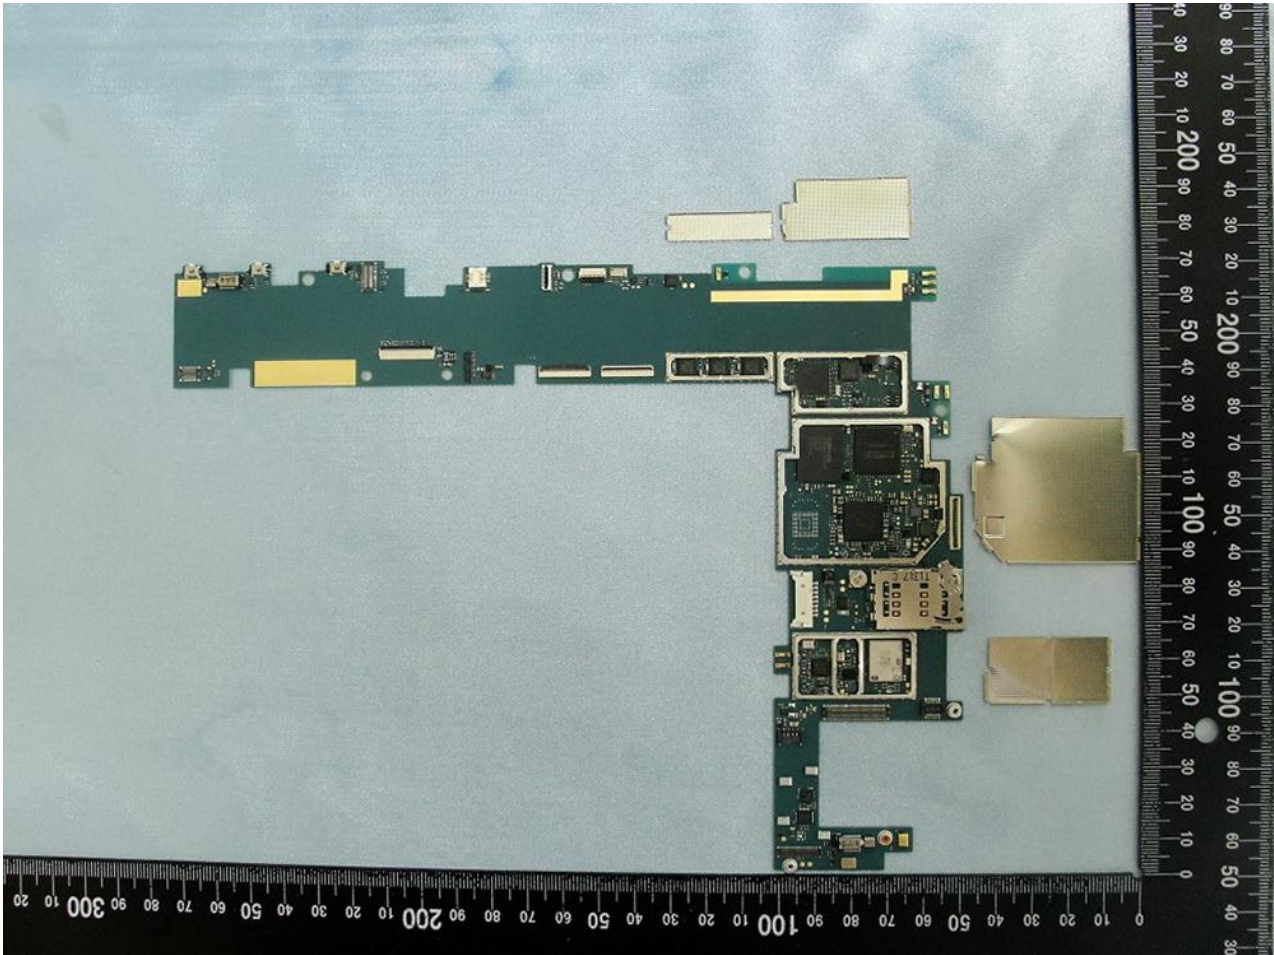

Brand Name: Intel / Model Name: Red Ridge / Marketing Name: Red Ridge