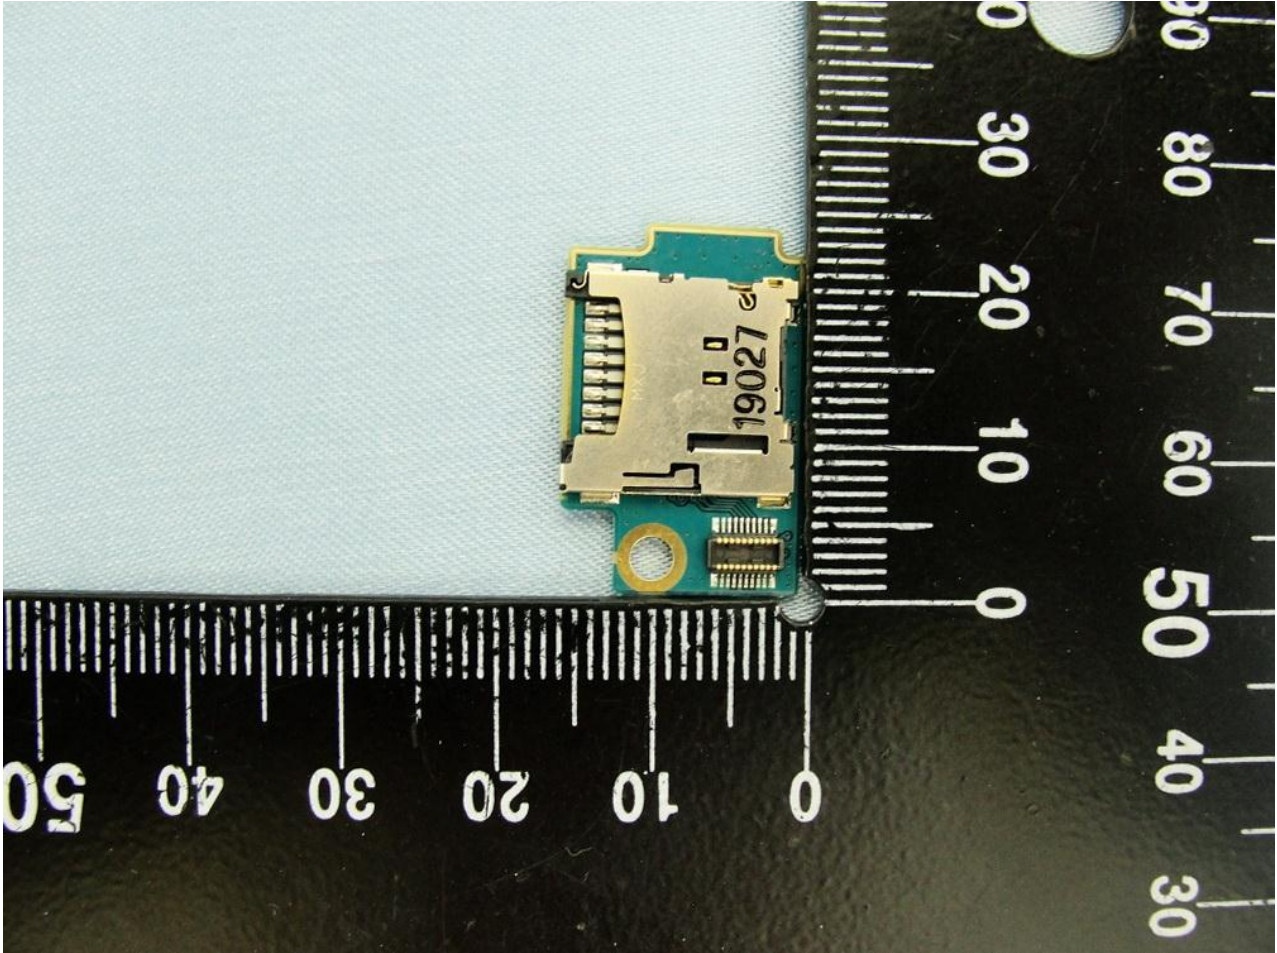

Brand Name: Intel / Model Name: Red Ridge / Marketing Name: Red Ridge