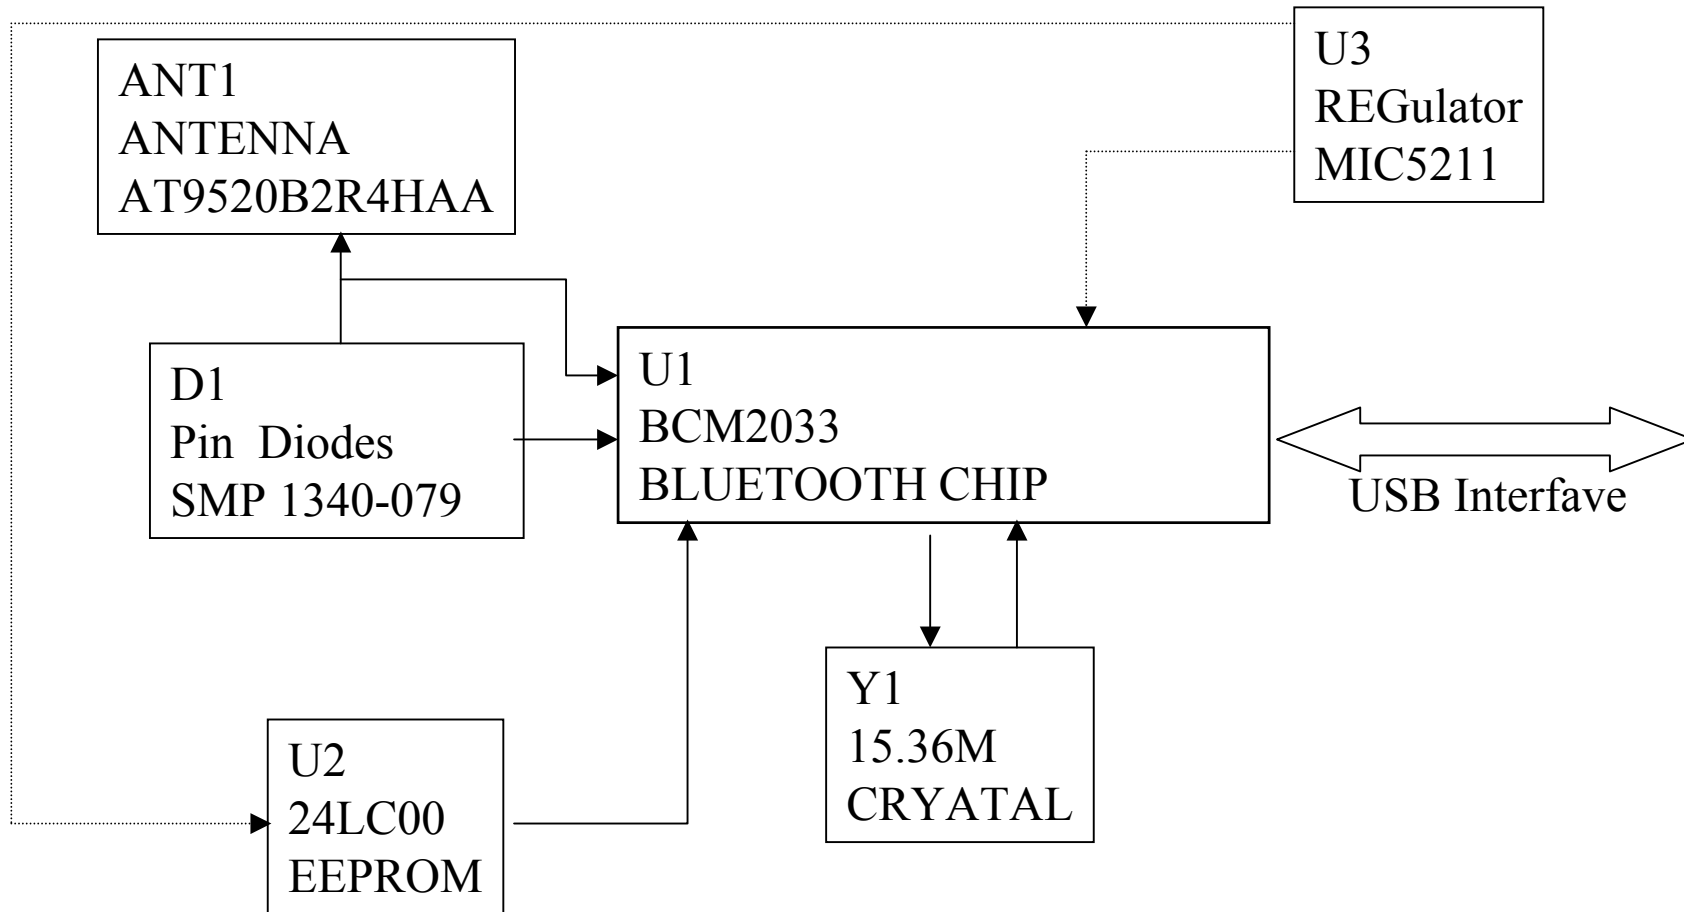

BLOCK DIAGRAM

WBT-3020 USB DONGLE LOW POWER (BCM)