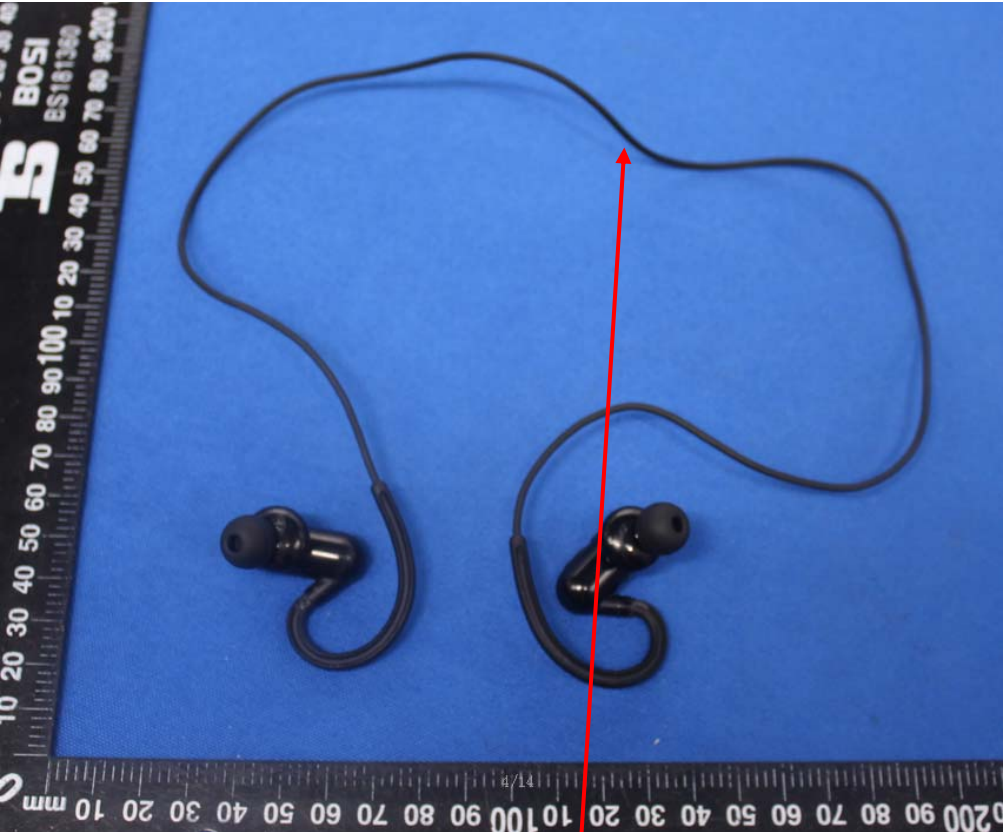

# Label Artwork and Location

Model: Blast Plug BP51

Label:

FCC ID: PRSSPBP51

Size: L\*W=20\*6mm

Label Location