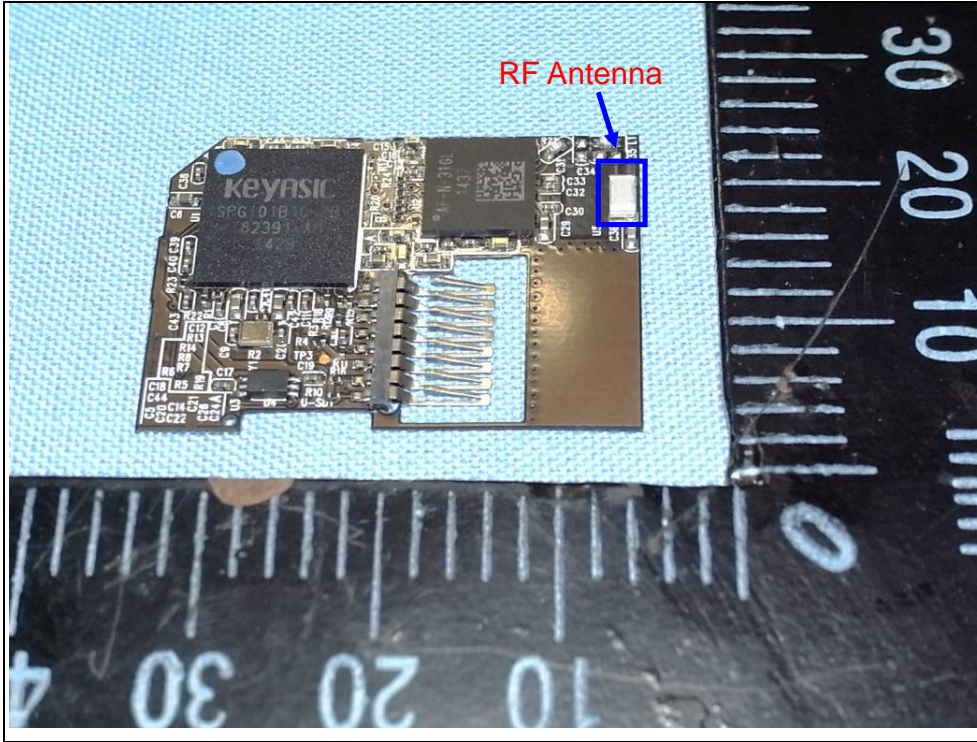

Spectrum Research & Testing Lab., Inc.
No.167,Ln. 780, Shan-Tong Rd.,Ling 8, Shan-Tong Li,
Chung-Li City, Taoyuan County 320, Taiwan (R.O.C.)

PHOTOS OF EUT - Internal

TOP

Spectrum Research & Testing Lab., Inc.
No.167, Ln. 780, Shan-Tong Rd., Ling 8, Shan-Tong Li,
Chung-Li City, Taoyuan County 320, Taiwan (R.O.C.)

PCB

Spectrum Research & Testing Lab., Inc.
No.167, Ln. 780, Shan-Tong Rd., Ling 8, Shan-Tong Li,
Chung-Li City, Taoyuan County 320, Taiwan (R.O.C.)

IC

Spectrum Research & Testing Lab., Inc.
No.167, Ln. 780, Shan-Tong Rd., Ling 8, Shan-Tong Li,
Chung-Li City, Taoyuan County 320, Taiwan (R.O.C.)