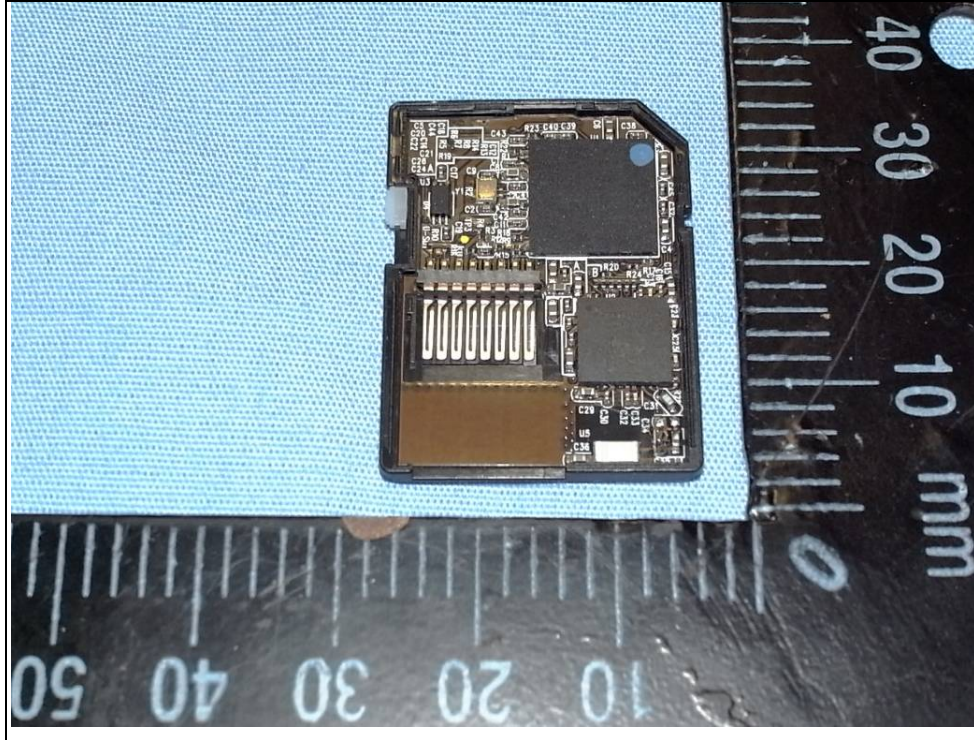

Spectrum Research & Testing Lab., Inc.
No.167,Ln. 780, Shan-Tong Rd.,Ling 8, Shan-Tong Li,
Chung-Li City, Taoyuan County 320, Taiwan (R.O.C.)

PHOTOS OF EUT - Internal

TOP

Spectrum Research & Testing Lab., Inc.
No.167, Ln. 780, Shan-Tong Rd., Ling 8, Shan-Tong Li,
Chung-Li City, Taoyuan County 320, Taiwan (R.O.C.)

PCB

Spectrum Research & Testing Lab., Inc.
No.167, Ln. 780, Shan-Tong Rd., Ling 8, Shan-Tong Li,
Chung-Li City, Taoyuan County 320, Taiwan (R.O.C.)

IC

Spectrum Research & Testing Lab., Inc.
No.167, Ln. 780, Shan-Tong Rd., Ling 8, Shan-Tong Li,
Chung-Li City, Taoyuan County 320, Taiwan (R.O.C.)