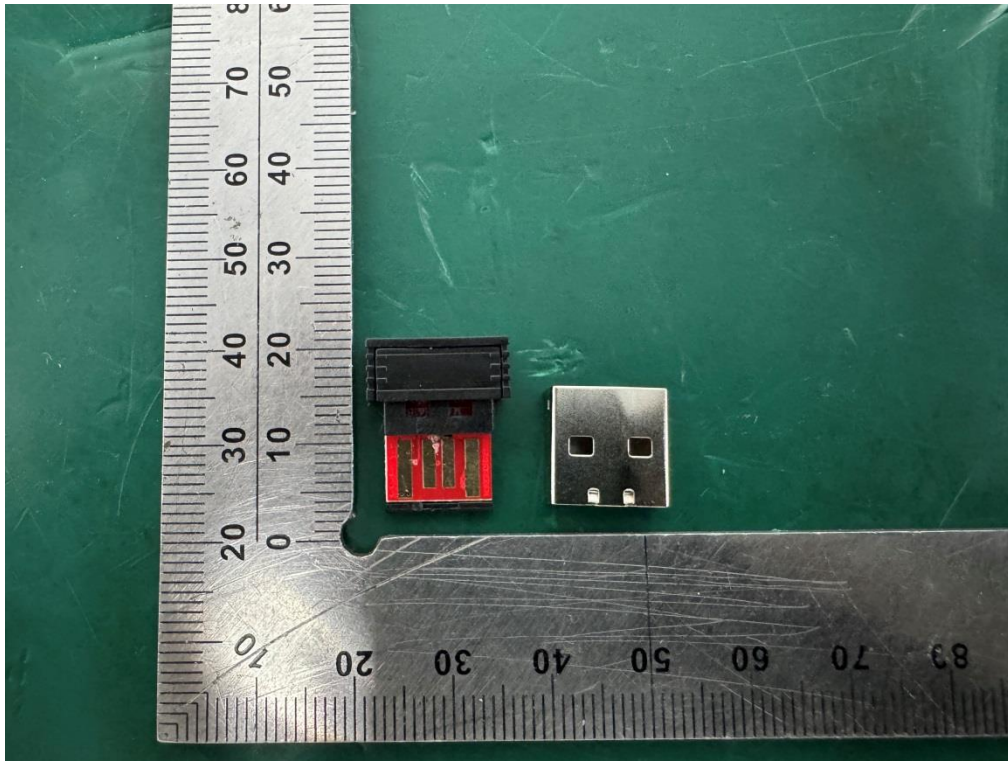

Internal Photos

M/N: ST63015

Internal Photos

M/N: ST63015

2.4G SRD
Antenna