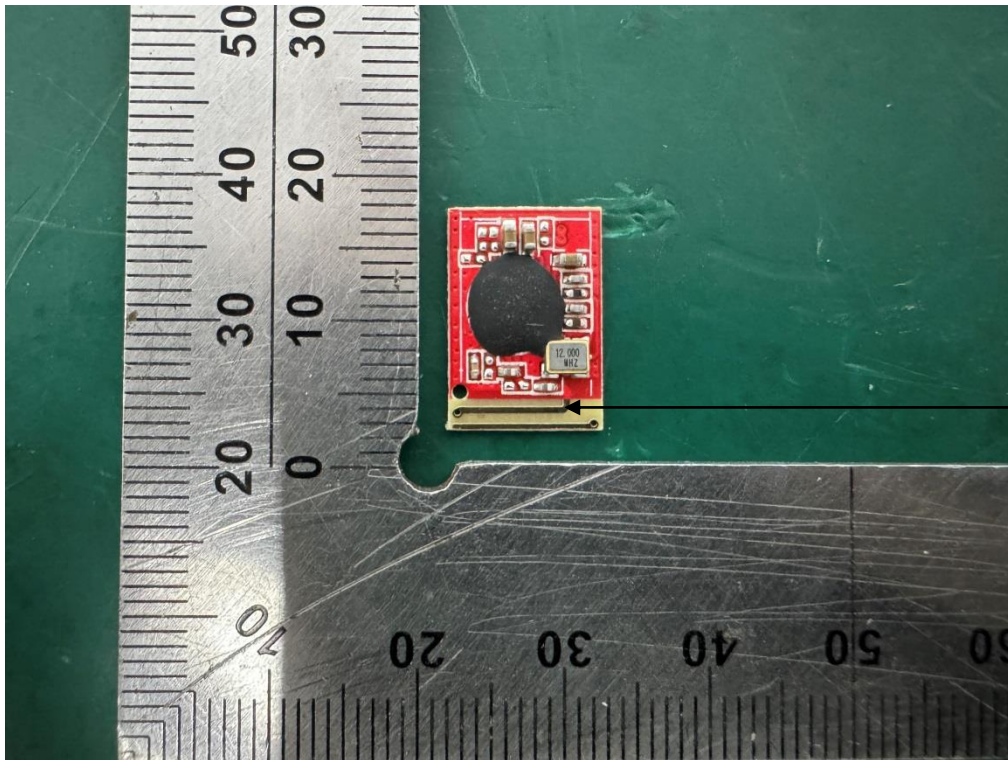

Internal Photos

M/N: ST63015

Internal Photos

M/N: ST63015

2.4G SRD
Antenna