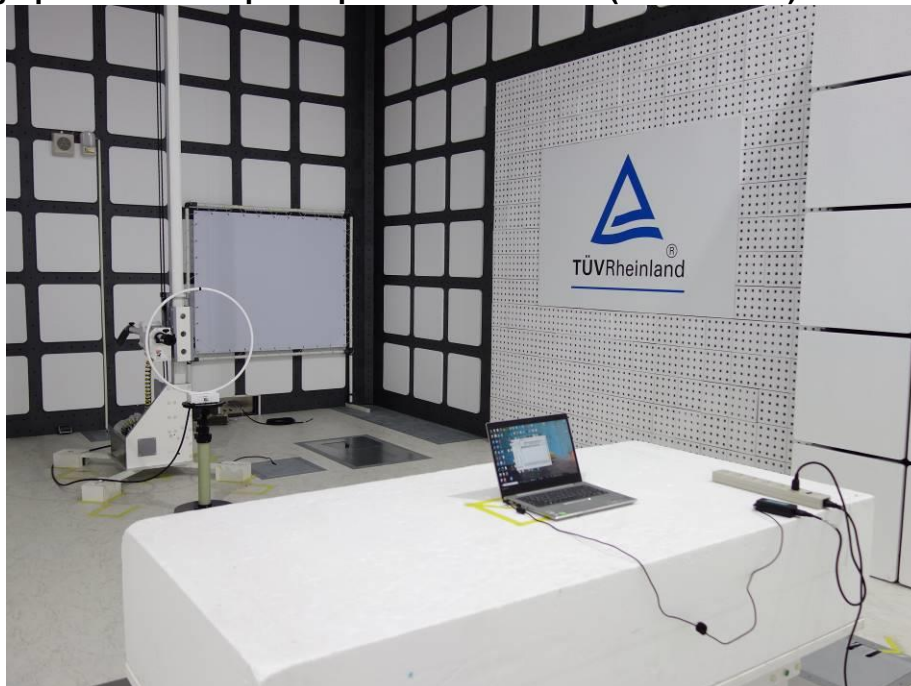

Photograph 2: Test Setup for Spurious Emissions (Front View 2)

CN21A790 (P15C-2.4G) 001
CN21A790 (FCC-MPE) 001
CN21XMB2 (RSS247-2.4G) 001
CN21XMB2 (ISED-MPE) 001

Product: Wireless dongle
Type Identification: MQJ; MQJ1

Photograph 3: Test Setup for Spurious Emissions (Back View 1)

Photograph 4: Test Setup for Spurious Emissions (Back View 2)

CN21A790 (P15C-2.4G) 001
CN21A790 (FCC-MPE) 001
CN21XMB2 (RSS247-2.4G) 001
CN21XMB2 (ISED-MPE) 001