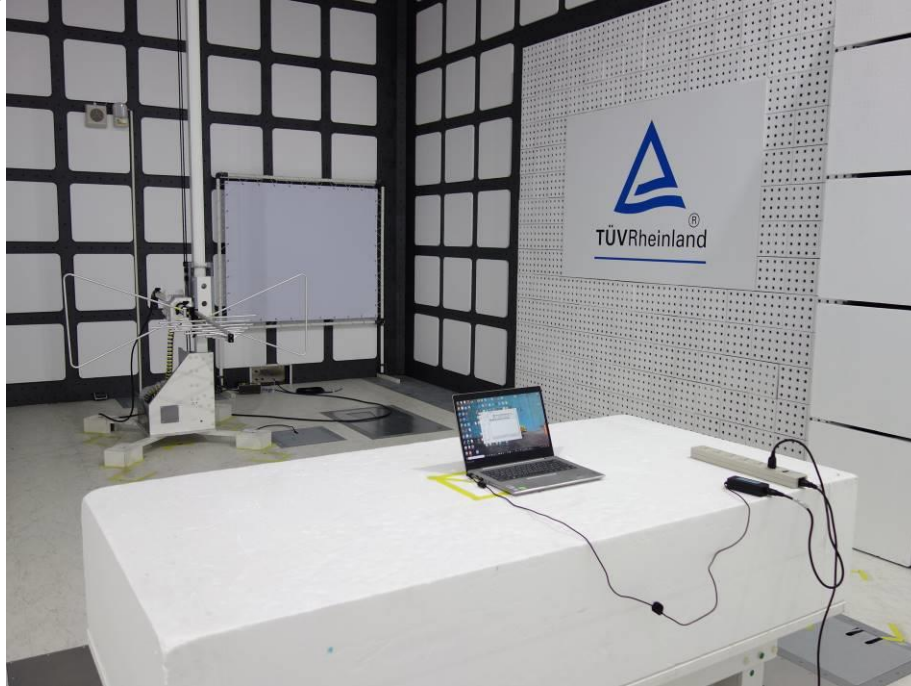

CN21A790 (P15C-2.4G) 001
CN21A790 (FCC-MPE) 001
CN21XMB2 (RSS247-2.4G) 001
CN21XMB2 (ISED-MPE) 001

Product: Wireless dongle
Type Identification: MQJ; MQJ1

Photograph 3: Test Setup for Spurious Emissions (Back View 1)