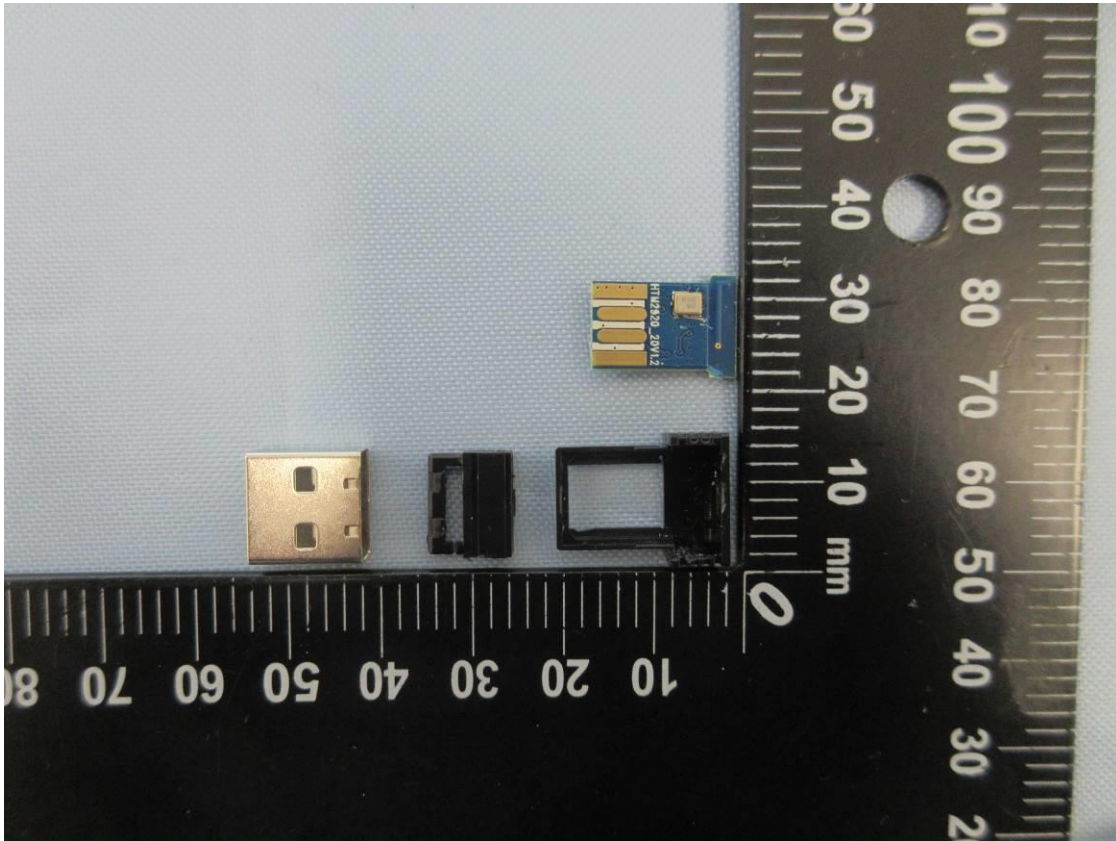

CN21A790 (P15C-2.4G) 001  
CN21A790 (FCC-MPE) 001  
CN21XMB2 (RSS247-2.4G) 001  
CN21XMB2 (ISED-MPE) 001

Product: Wireless dongle  
Type Identification: MQJ; MQJ1

CN21A790 (P15C-2.4G) 001  
CN21A790 (FCC-MPE) 001  
CN21XMB2 (RSS247-2.4G) 001  
CN21XMB2 (ISED-MPE) 001

Product: Wireless dongle  
Type Identification: MQJ; MQJ1