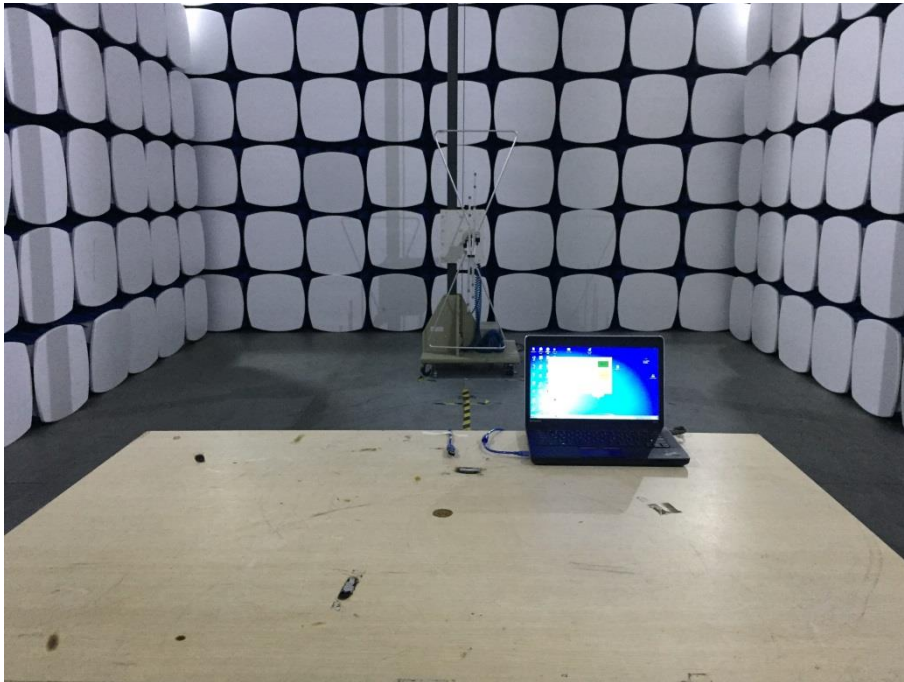


EXHIBIT 4 - TEST SETUP PHOTOGRAPHS

Conducted Emission Test Setup

Radiation Emission Test Setup (Below 30MHz)

Radiation Emission Test Setup (30MHz to 1GHz)

Radiation Emission Test Setup (1GHz to 18GHz)

Radiation Emission Test Setup (Above 18GHz)