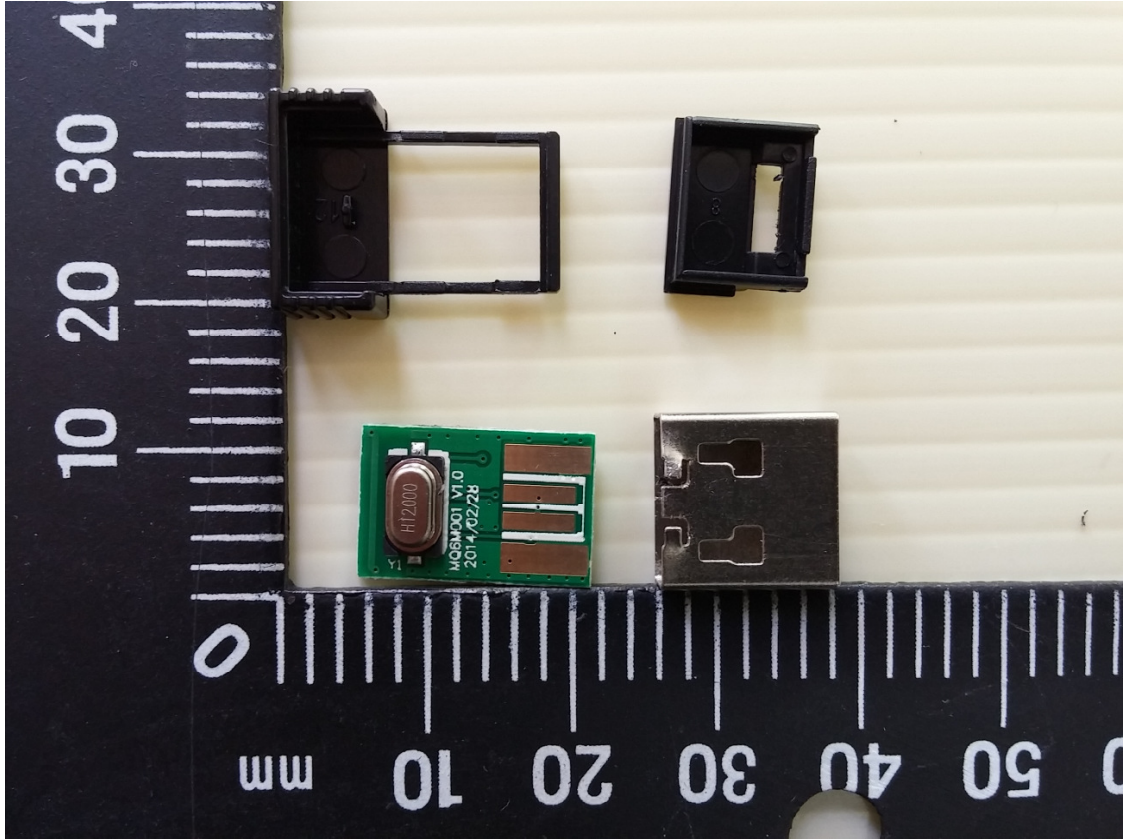

Product: 2.4 GHz Dongle

Type Identification: RXF

Product: 2.4 GHz Dongle

Type Identification: RXF