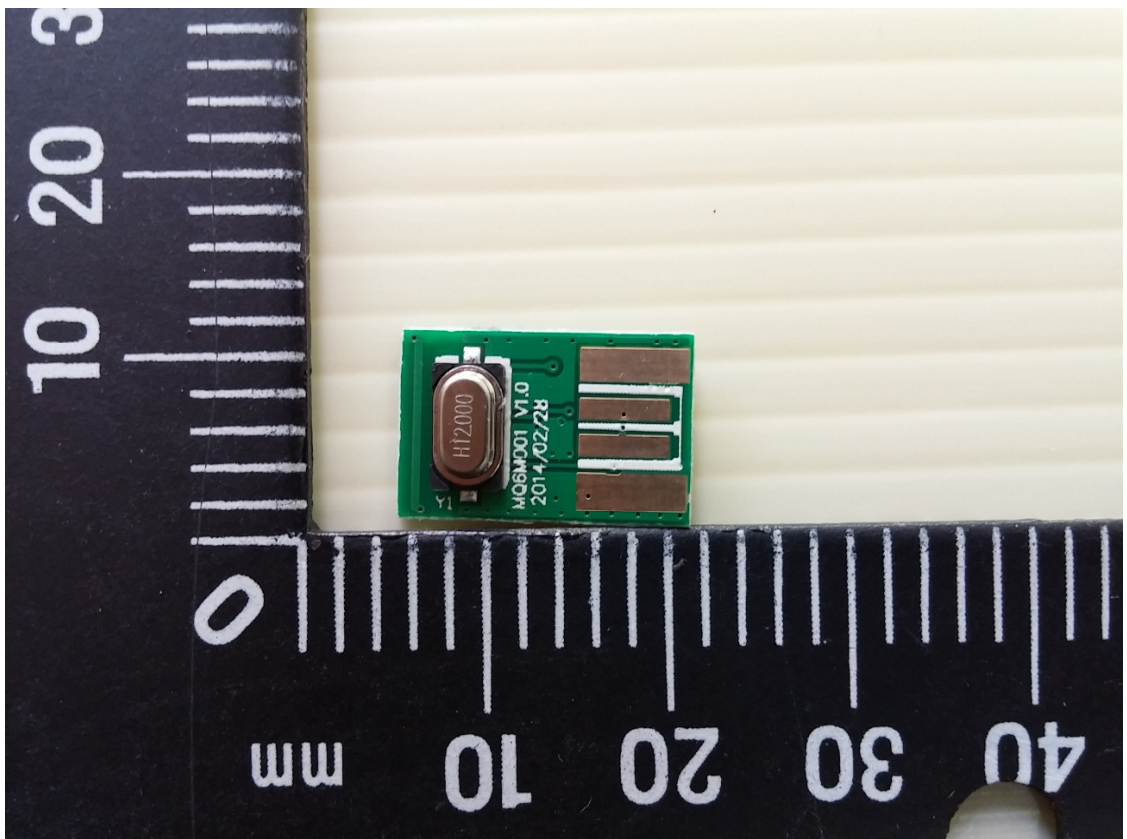

Product: 2.4 GHz Dongle

Type Identification: RXF

Product: 2.4 GHz Dongle

Type Identification: RXF