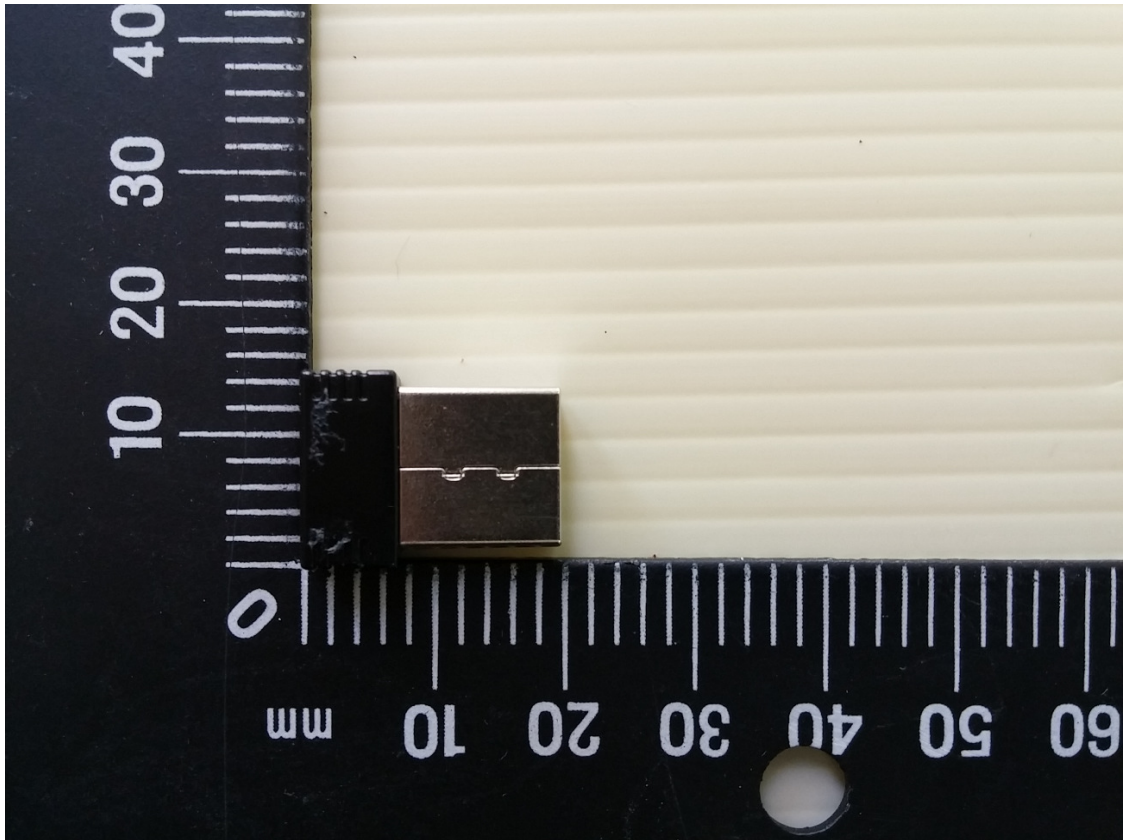

Product: 2.4 GHz Dongle

Type Identification: RXF

Product: 2.4 GHz Dongle

Type Identification: RXF