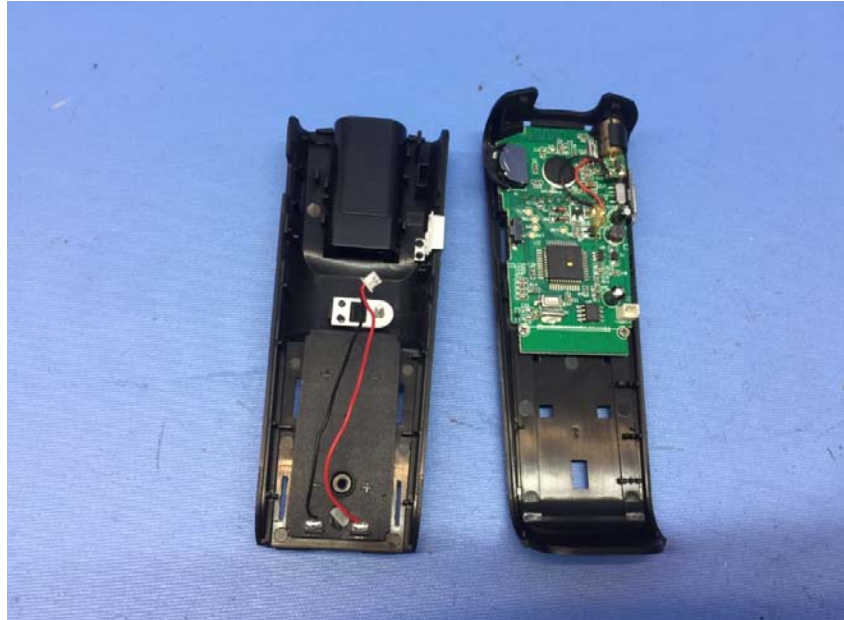

INTERTEK TESTING SERVICE

Report No.: 16080906HKG-001

Equipment Photographs

Model : 2604623

(Internal)

INTERTEK TESTING SERVICE

Report No.: 16080906HKG-001

Equipment Photographs

Model : 2604623

(Internal)

FCC ID: PRDPR02

INTERTEK TESTING SERVICE

Report No.: 16080906HKG-001

Equipment Photographs

Model : 2604623

(Internal)