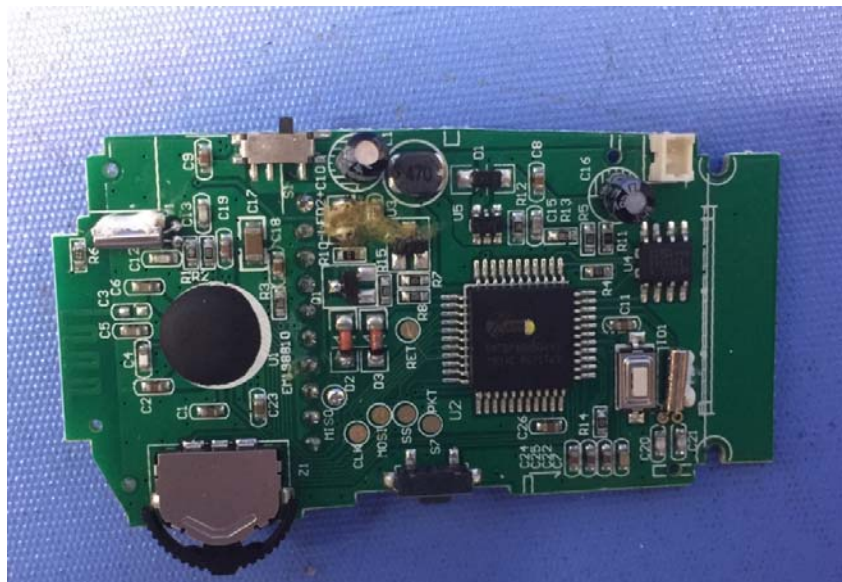

INTERTEK TESTING SERVICE

Report No.: 16080906HKG-001

Equipment Photographs

Model : 2604623

(Internal)

INTERTEK TESTING SERVICE

Report No.: 16080906HKG-001

Equipment Photographs

Model : 2604623

(Internal)

FCC ID: PRDPR02

INTERTEK TESTING SERVICE

Report No.: 16080906HKG-001

Equipment Photographs

Model : 2604623

(Internal)

INTERTEK TESTING SERVICE

Report No.: 16080906HKG-001

Equipment Photographs

Model : 2604623

(Internal)