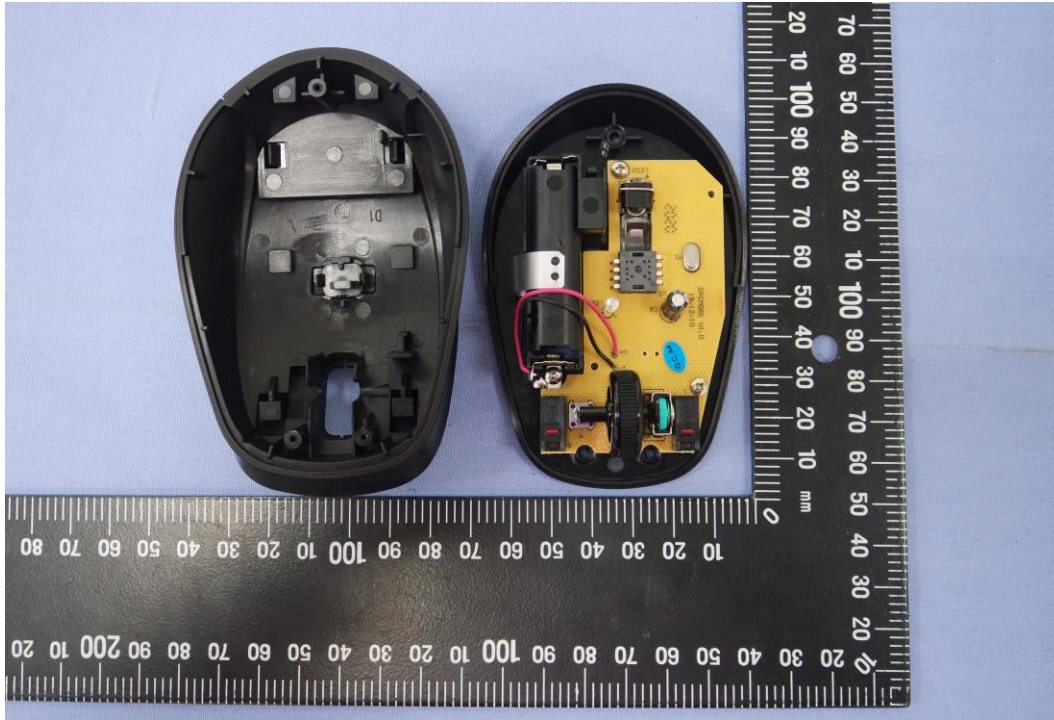

Report No.: T200901D14-A

INTERNAL PHOTOGRAPHS OF EUT

Crystal

Antenna