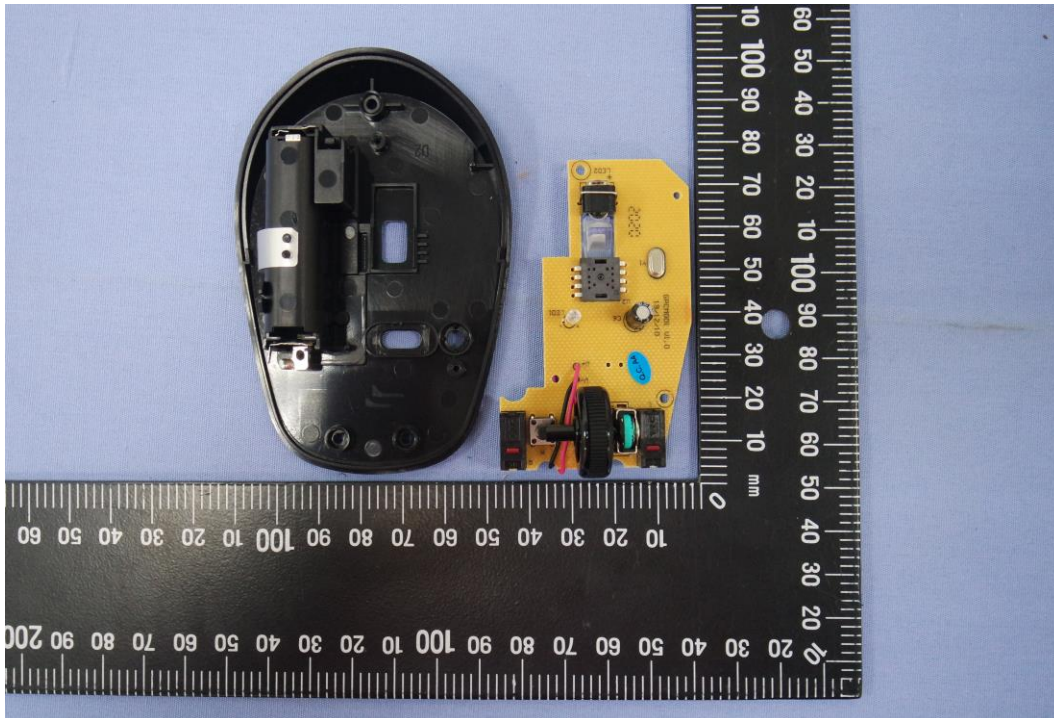

Report No.: T200901D14-A

INTERNAL PHOTOGRAPHS OF EUT

Crystal

Antenna