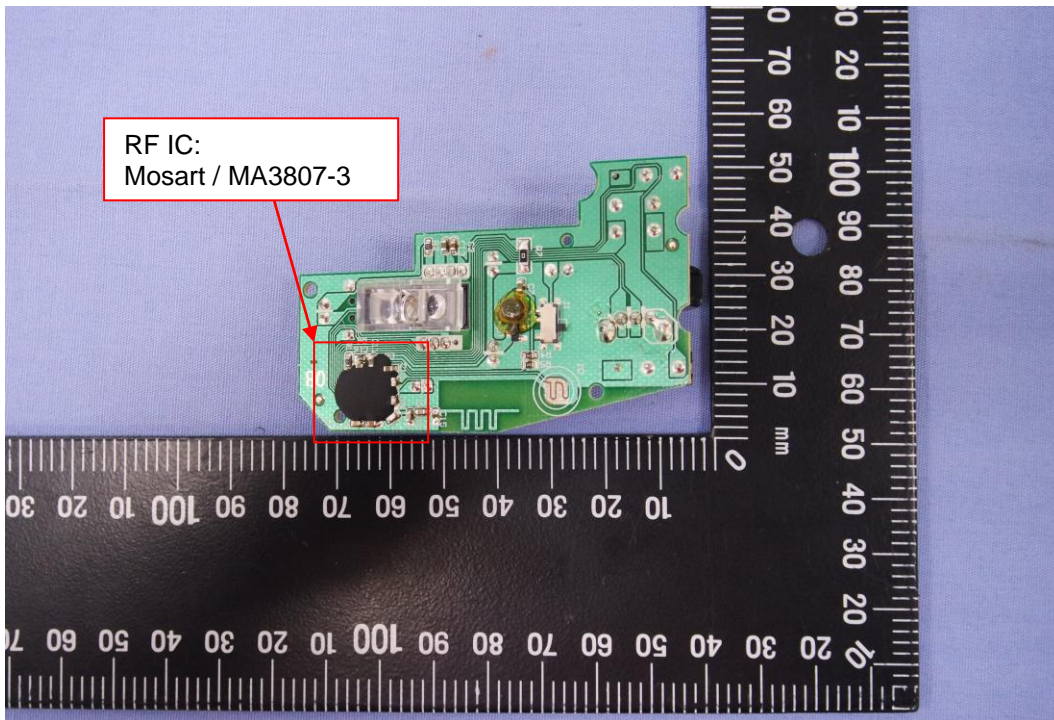

Report No.: T200901D14-A

INTERNAL PHOTOGRAPHS OF EUT

Crystal

Antenna