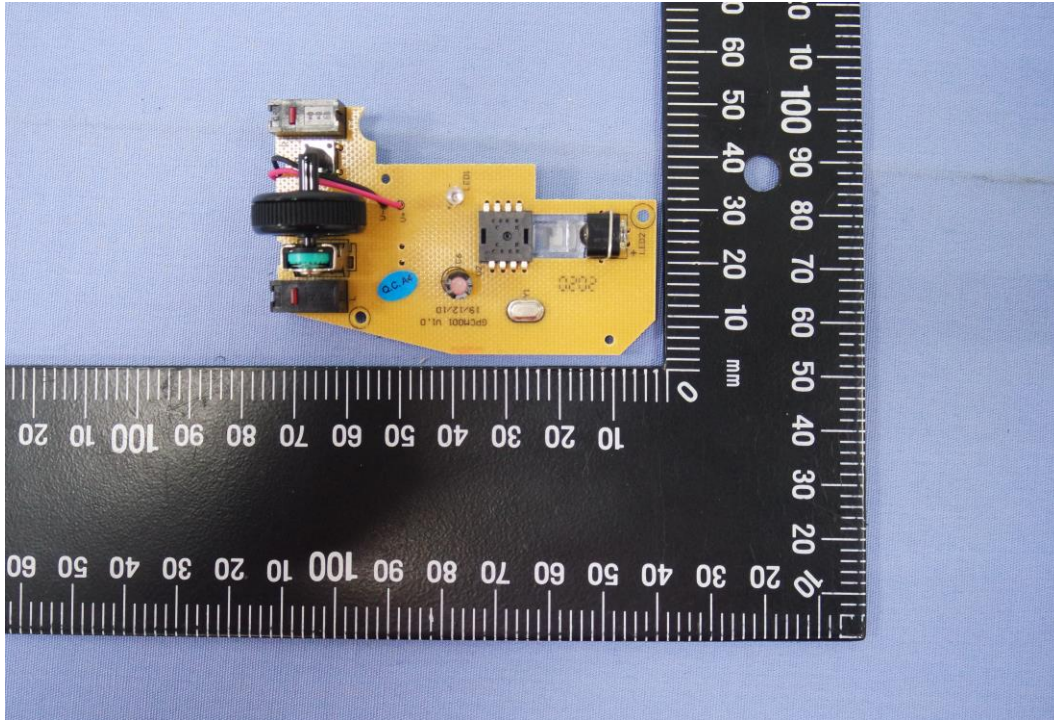

Report No.: T200901D14-A

INTERNAL PHOTOGRAPHS OF EUT

Crystal

Antenna