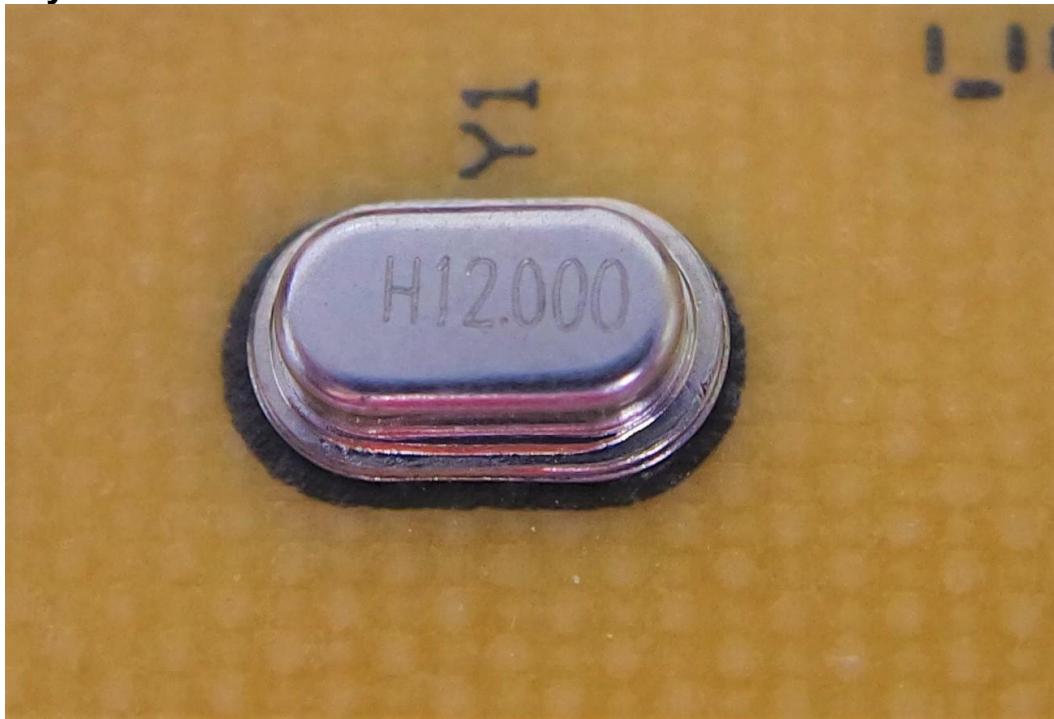

Report No.: T200901D14-A

INTERNAL PHOTOGRAPHS OF EUT

Crystal

Antenna