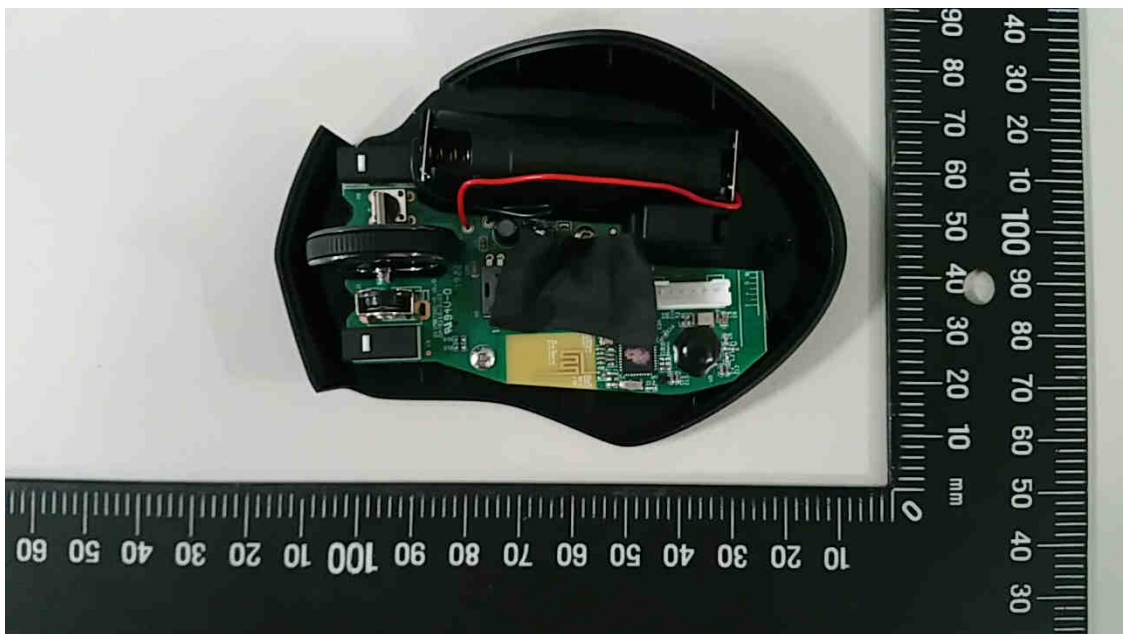

Product: Dual Mode Wireless Mouse
Type Identification: NS-PMDM2019,NS-PMDM2019-C

Product: Dual Mode Wireless Mouse
Type Identification: NS-PMDM2019,NS-PMDM2019-C

Product: Dual Mode Wireless Mouse

Type Identification: NS-PMDM2019,NS-PMDM2019-C