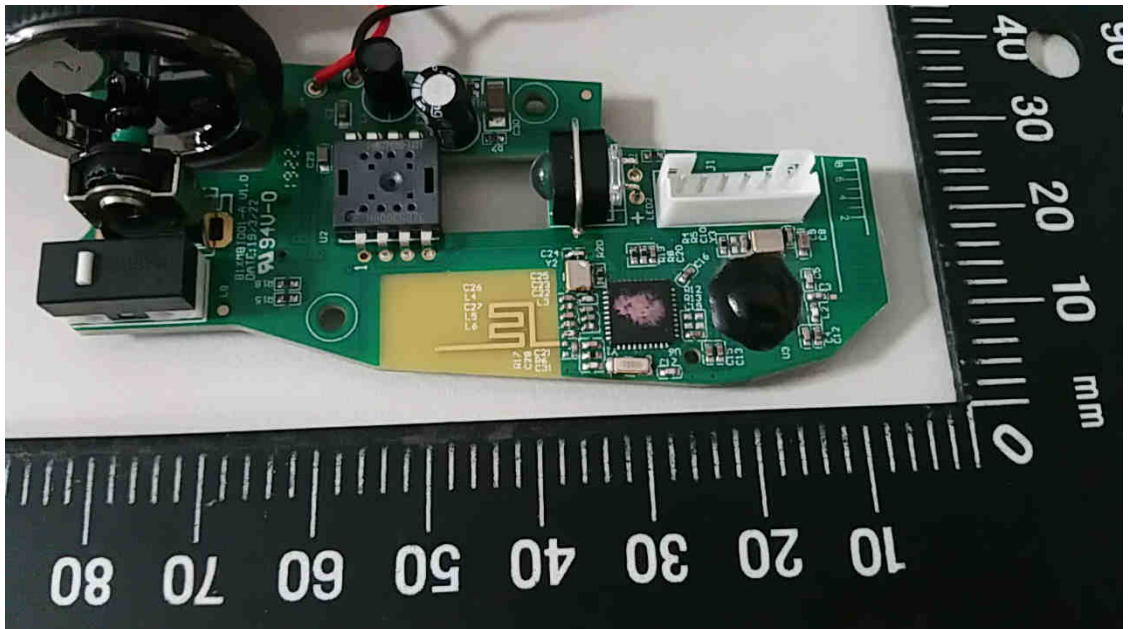

Product: Dual Mode Wireless Mouse
Type Identification: NS-PMDM2019,NS-PMDM2019-C

Product: Dual Mode Wireless Mouse
Type Identification: NS-PMDM2019,NS-PMDM2019-C

Product: Dual Mode Wireless Mouse

Type Identification: NS-PMDM2019,NS-PMDM2019-C