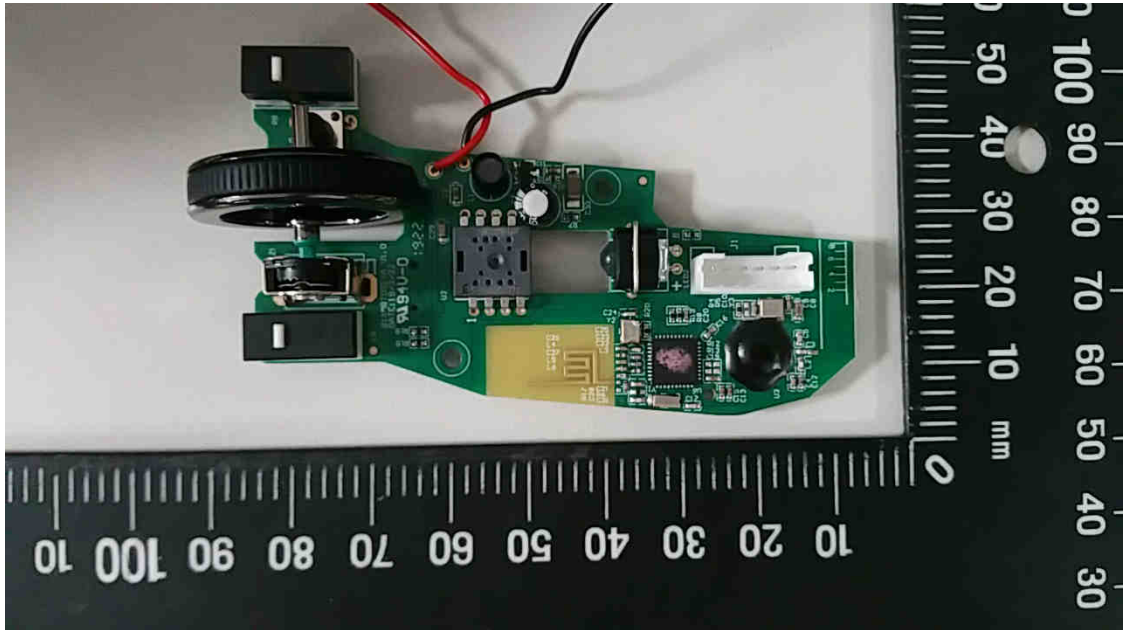

Product: Dual Mode Wireless Mouse
Type Identification: NS-PMDM2019,NS-PMDM2019-C

Product: Dual Mode Wireless Mouse
Type Identification: NS-PMDM2019,NS-PMDM2019-C

Product: Dual Mode Wireless Mouse

Type Identification: NS-PMDM2019,NS-PMDM2019-C