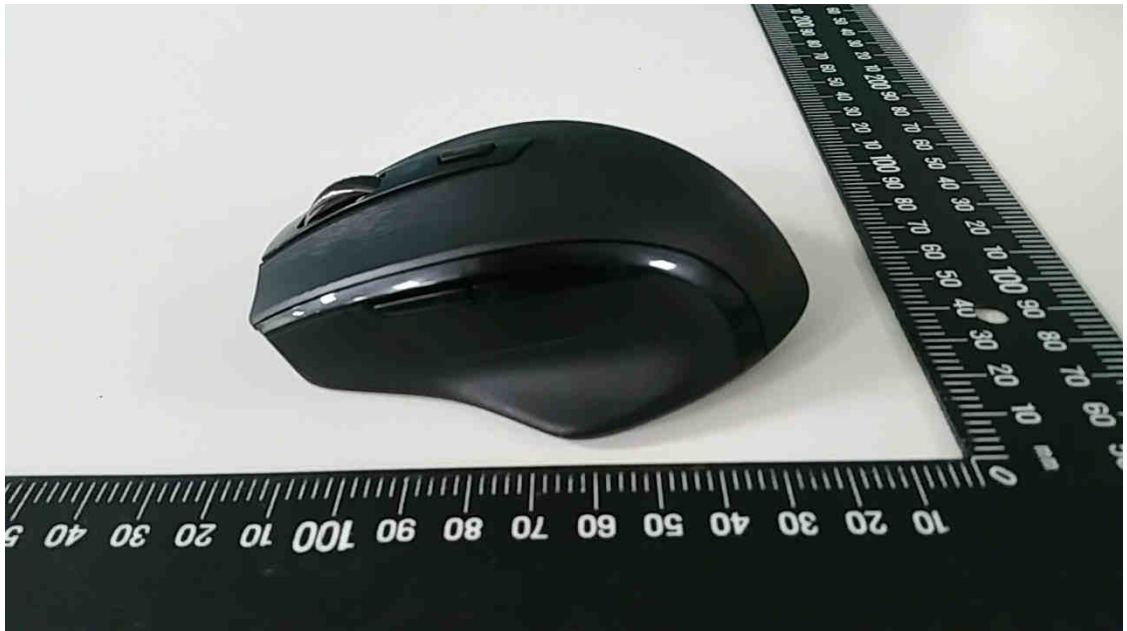

Product: Dual Mode Wireless Mouse

Type Identification: NS-PMDM2019,NS-PMDM2019-C

Product: Dual Mode Wireless Mouse

Type Identification: NS-PMDM2019,NS-PMDM2019-C

Product: Dual Mode Wireless Mouse
Type Identification: NS-PMDM2019,NS-PMDM2019-C