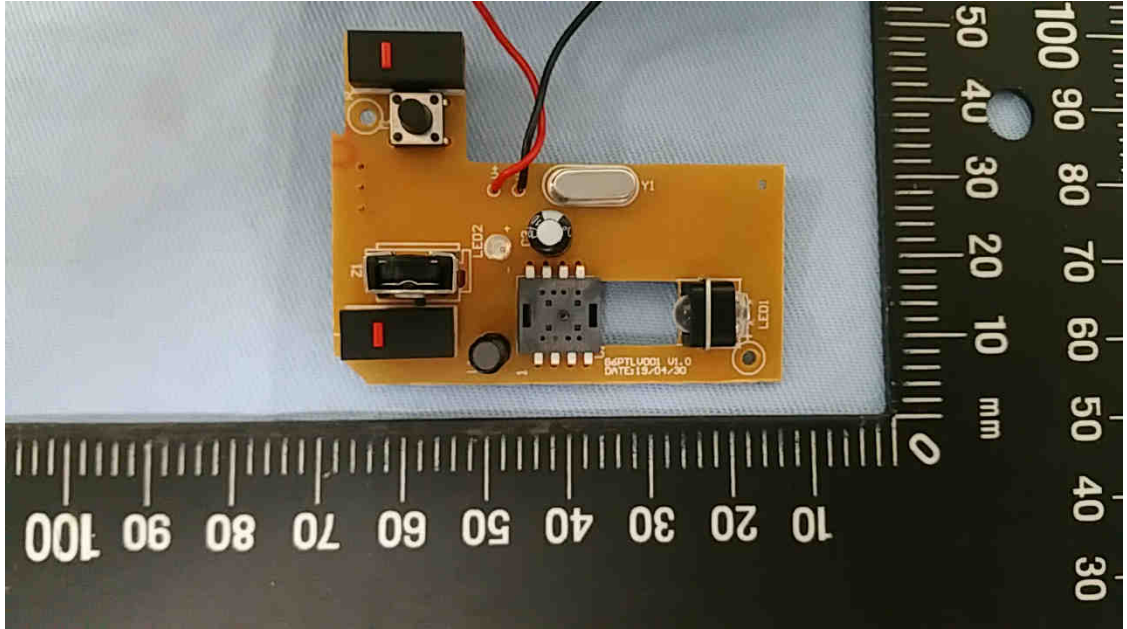

Product: 2.4GHz mouse

Type Identification: NS-PWM3R,NS-PWM3R-c,NS-PWM3,NS-PWN3-C,NS-PWM3B,NS-PWN3B-C

Product: 2.4GHz mouse

Type Identification: NS-PWM3R,NS-PWM3R-c,NS-PWM3,NS-PWN3-C,NS-PWM3B,NS-PWN3B-C

Product: 2.4GHz mouse

Type Identification: NS-PWM3R,NS-PWM3R-c,NS-PWM3,NS-PWN3-C,NS-PWM3B,NS-PWN3B-C