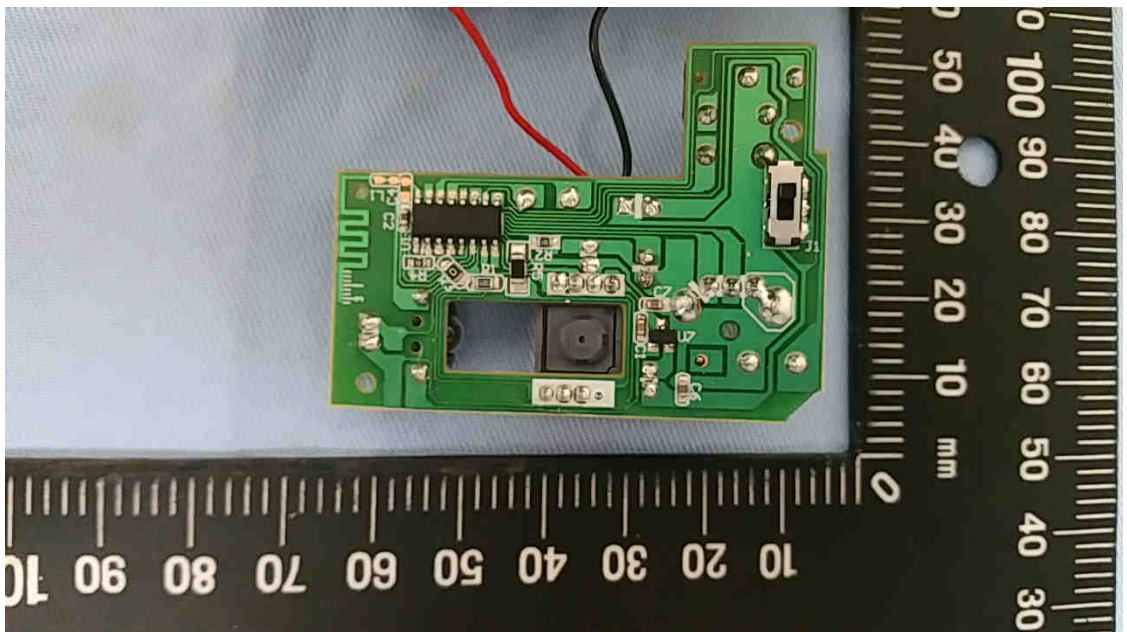

Product: 2.4GHz mouse

Type Identification: NS-PWM3R,NS-PWM3R-c,NS-PWM3,NS-PWN3-C,NS-PWM3B,NS-PWN3B-C

Product: 2.4GHz mouse

Type Identification: NS-PWM3R,NS-PWM3R-c,NS-PWM3,NS-PWN3-C,NS-PWM3B,NS-PWN3B-C

Product: 2.4GHz mouse

Type Identification: NS-PWM3R,NS-PWM3R-c,NS-PWM3,NS-PWN3-C,NS-PWM3B,NS-PWN3B-C