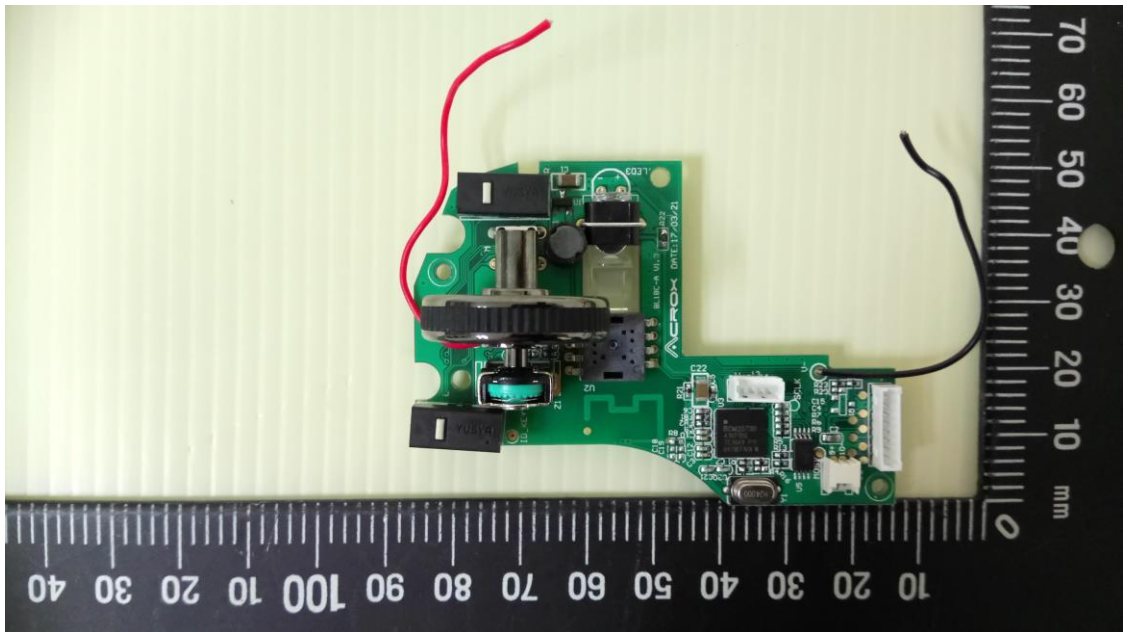

Product: Platinum Bluetooth Mouse

Type Identification: BL1

Product: Platinum Bluetooth Mouse

Type Identification: BL1