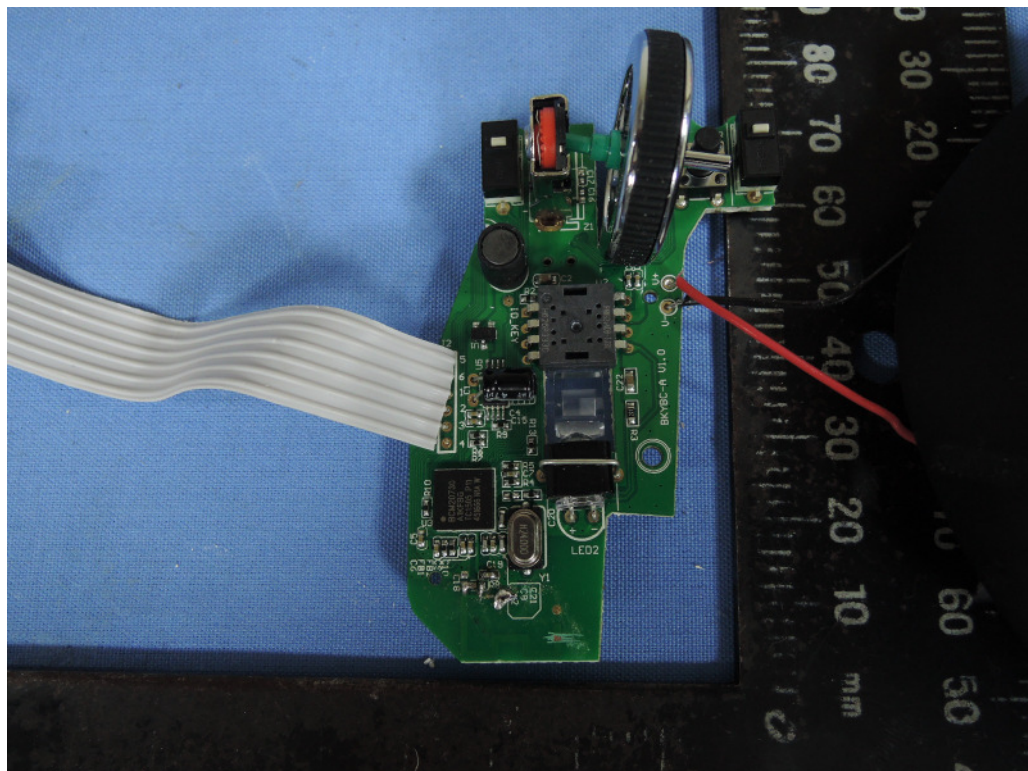

Product: NS-PNM3B8BK/ BKY Bluetooth Mouse

Type Identification: NS-PNM3B8BK ; NS- PNM3B8BK-C; XX-PNMXXXXXXX

Product: NS-PNM3B8BK/ BKY Bluetooth Mouse

Type Identification: NS-PNM3B8BK ; NS- PNM3B8BK-C; XX-PNMXXXXXXX