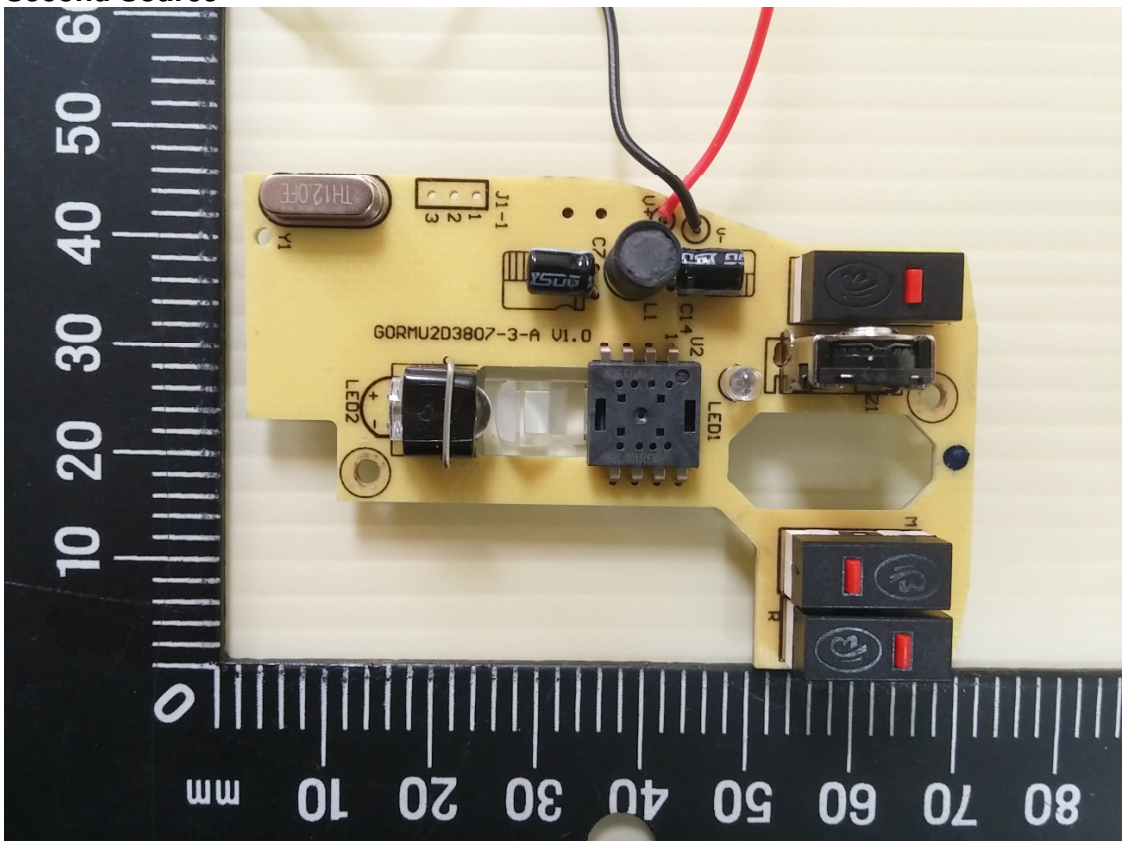

Product: 2.4 GHz Mouse

Type Identification: NS-PNM7013-BK ; NS-PNM7013-BL ; NS-PNM7013-RD;NS-PNM7013-BK-C ; NS-PNM7013-BL-C ; NS-PNM7013-RD-C;XXXXXXPNM7013XXXXXX

Product: 2.4 GHz Mouse

Type Identification: NS-PNM7013-BK ; NS-PNM7013-BL ; NS-PNM7013-RD;NS-PNM7013-BK-C ; NS-PNM7013-BL-C ; NS-PNM7013-RD-C;XXXXXXPNM7013XXXXXX

Product: 2.4 GHz Mouse

Type Identification: NS-PNM7013-BK ; NS-PNM7013-BL ; NS-PNM7013-RD;NS-PNM7013-BK-C ; NS-PNM7013-BL-C ; NS-PNM7013-RD-C;XXXXXXPNM7013XXXXXX

Second Source

Product: 2.4 GHz Mouse

Type Identification: NS-PNM7013-BK ; NS-PNM7013-BL ; NS-PNM7013-RD;NS-PNM7013-BK-C ; NS-PNM7013-BL-C ; NS-PNM7013-RD-C;XXXXXXPNM7013XXXXXX