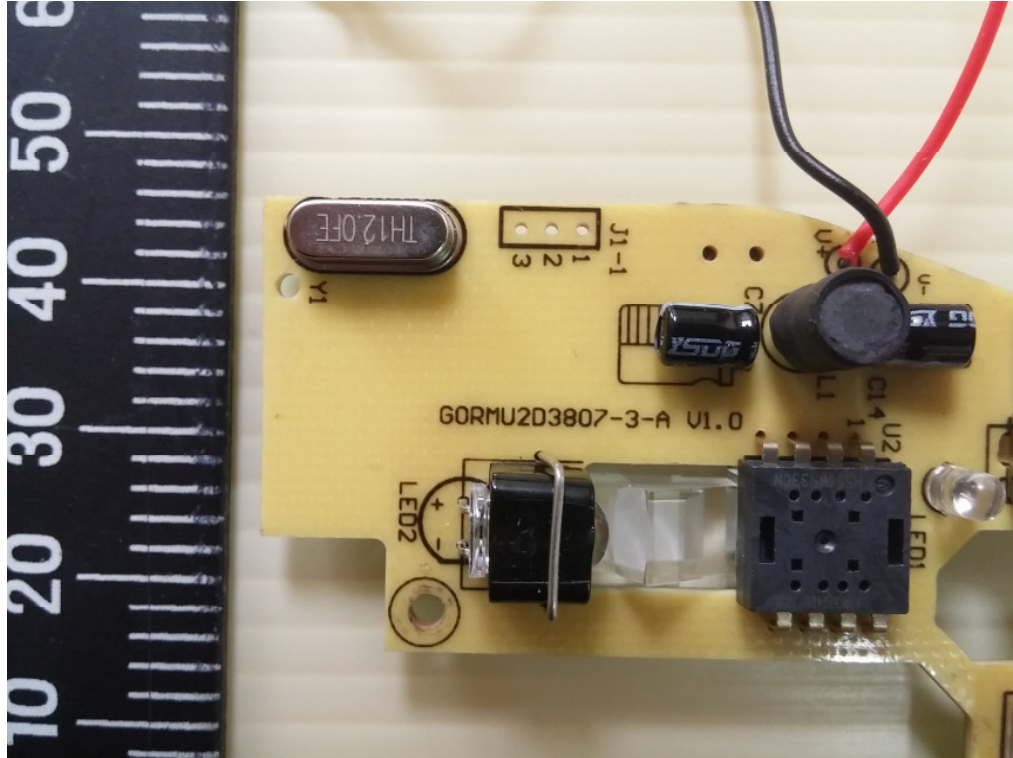

Second Source

Product: 2.4 GHz Mouse

Type Identification: NS-PNM7013-BK ; NS-PNM7013-BL ; NS-PNM7013-RD;NS-PNM7013-BK-C ; NS-PNM7013-BL-C ; NS-PNM7013-RD-C;XXXXXXPNM7013XXXXXX

Second Source