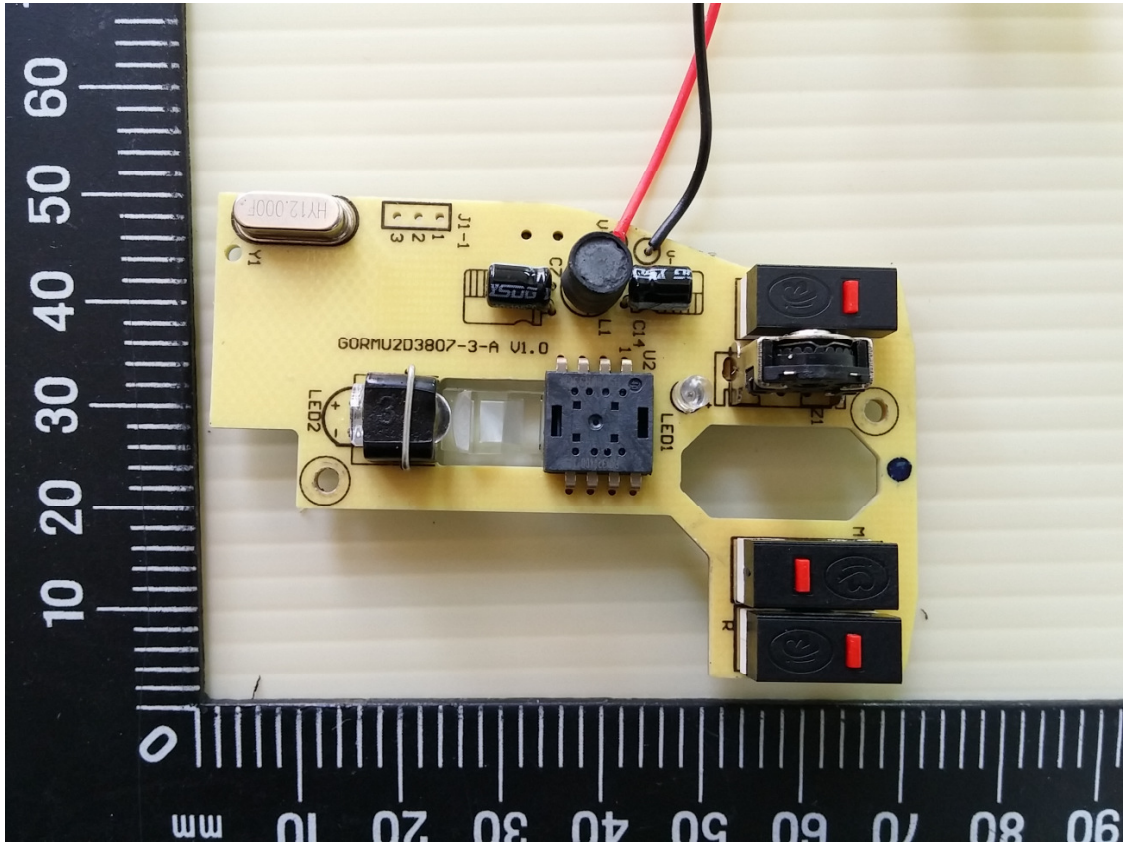

Product: 2.4 GHz Mouse

Type Identification: NS-PNM7013-BK ; NS-PNM7013-BL ; NS-PNM7013-RD;NS-PNM7013-BK-C ; NS-PNM7013-BL-C ; NS-PNM7013-RD-C;XXXXXXPNM7013XXXXXX

Product: 2.4 GHz Mouse

Type Identification: NS-PNM7013-BK ; NS-PNM7013-BL ; NS-PNM7013-RD;NS-PNM7013-BK-C ; NS-PNM7013-BL-C ; NS-PNM7013-RD-C;XXXXXXPNM7013XXXXXX

Product: 2.4 GHz Mouse

Type Identification: NS-PNM7013-BK ; NS-PNM7013-BL ; NS-PNM7013-RD;NS-PNM7013-BK-C ; NS-PNM7013-BL-C ; NS-PNM7013-RD-C;XXXXXXPNM7013XXXXXX

Second Source

Product: 2.4 GHz Mouse

Type Identification: NS-PNM7013-BK ; NS-PNM7013-BL ; NS-PNM7013-RD;NS-PNM7013-BK-C ; NS-PNM7013-BL-C ; NS-PNM7013-RD-C;XXXXXXPNM7013XXXXXX