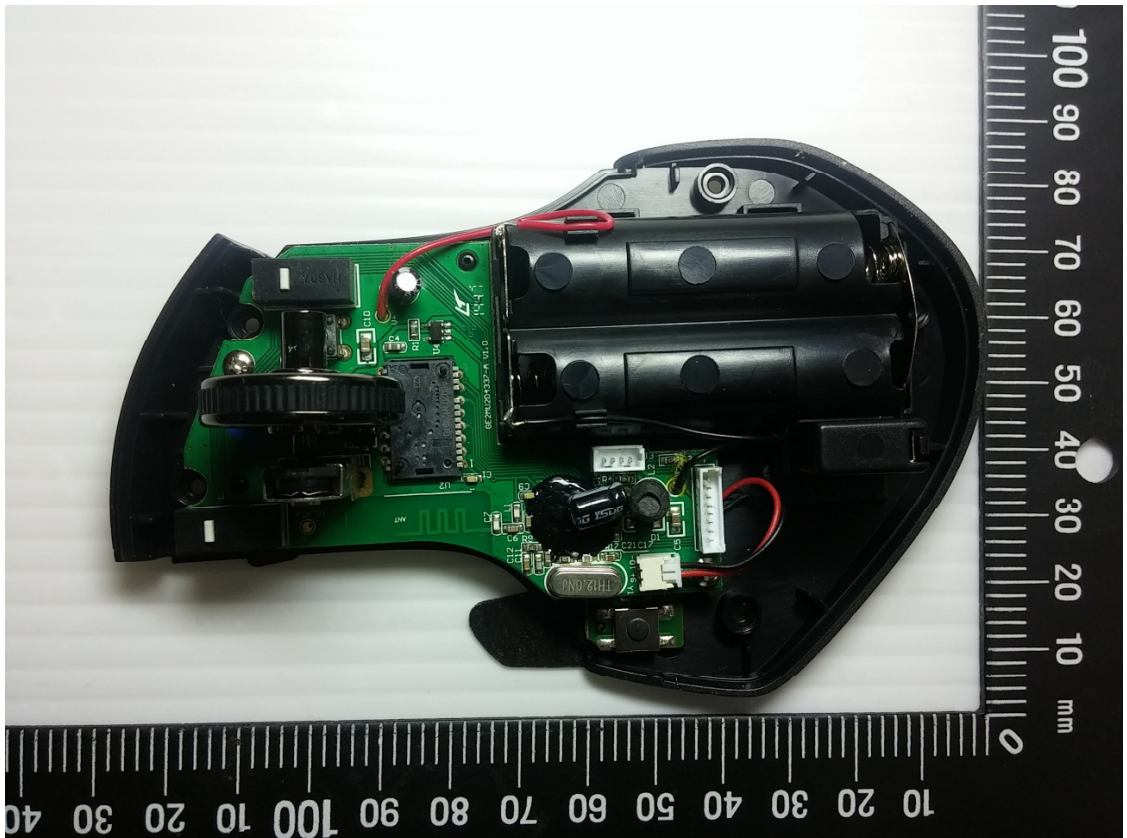

Product: 2.4GHz mouse

Type Identification: PT-PNM6506-BK,PT-PNM6506-RD,PT-PNM6506-BK-C,PT-PNM6506-RD-C

Product: 2.4GHz mouse

Type Identification: PT-PNM6506-BK,PT-PNM6506-RD,PT-PNM6506-BK-C,PT-PNM6506-RD-C

Product: 2.4GHz mouse

Type Identification: PT-PNM6506-BK,PT-PNM6506-RD,PT-PNM6506-BK-C,PT-PNM6506-RD-C