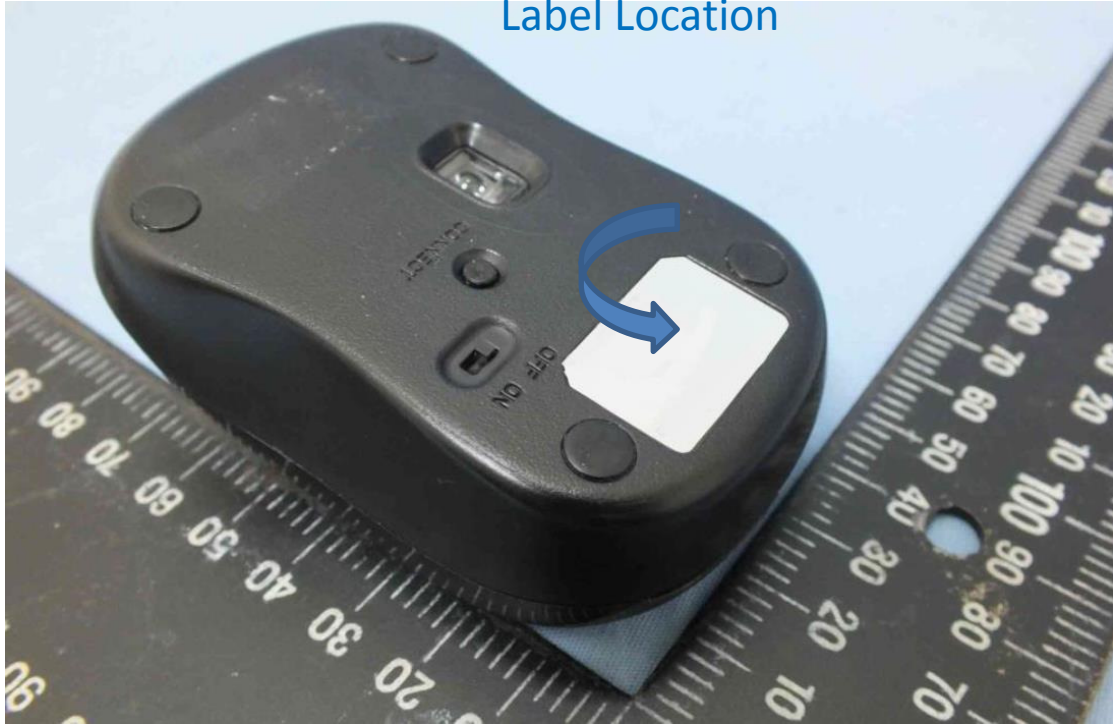

BKB FCC LB
W22mm X H15mm

Label Location

FCC ID: PRDMU34