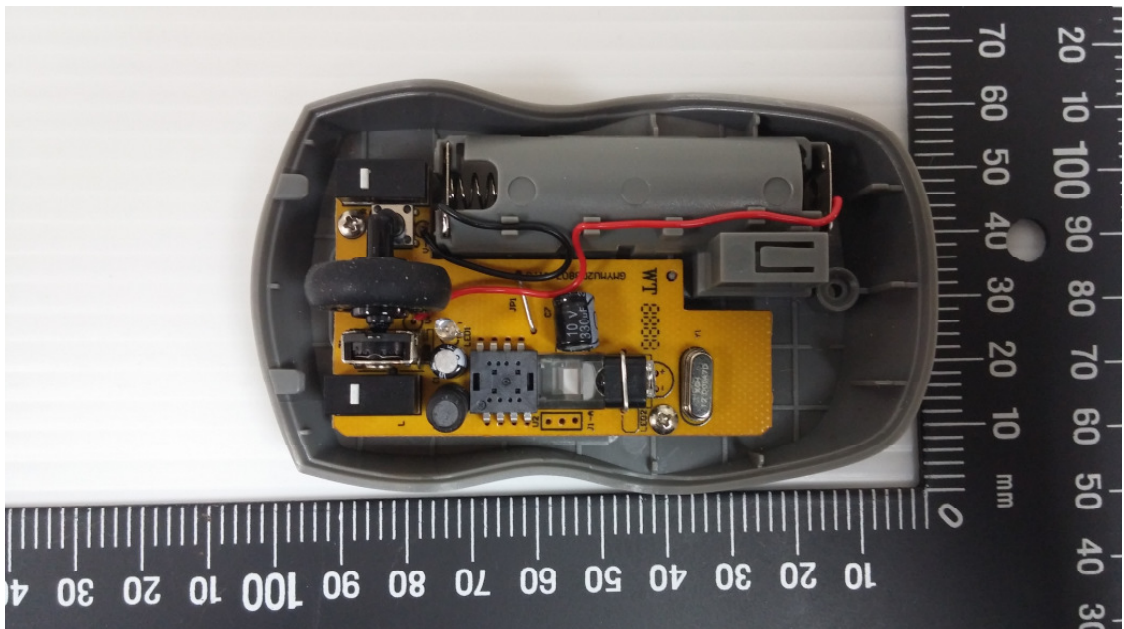

Product: 2.4GHz mouse

Type Identification: NS-PNM6003-BU, NS-PNM6003-BK, NS-PNM6003-SV, NS-PNM6003-RD, NS-PNM6003-WH, NS-PNM6003-BU-C, NS-PNM6003-BK-C, NS-PNM6003-SV-C, NS-PNM6003-RD-C, NS-PNM6003-WH-C